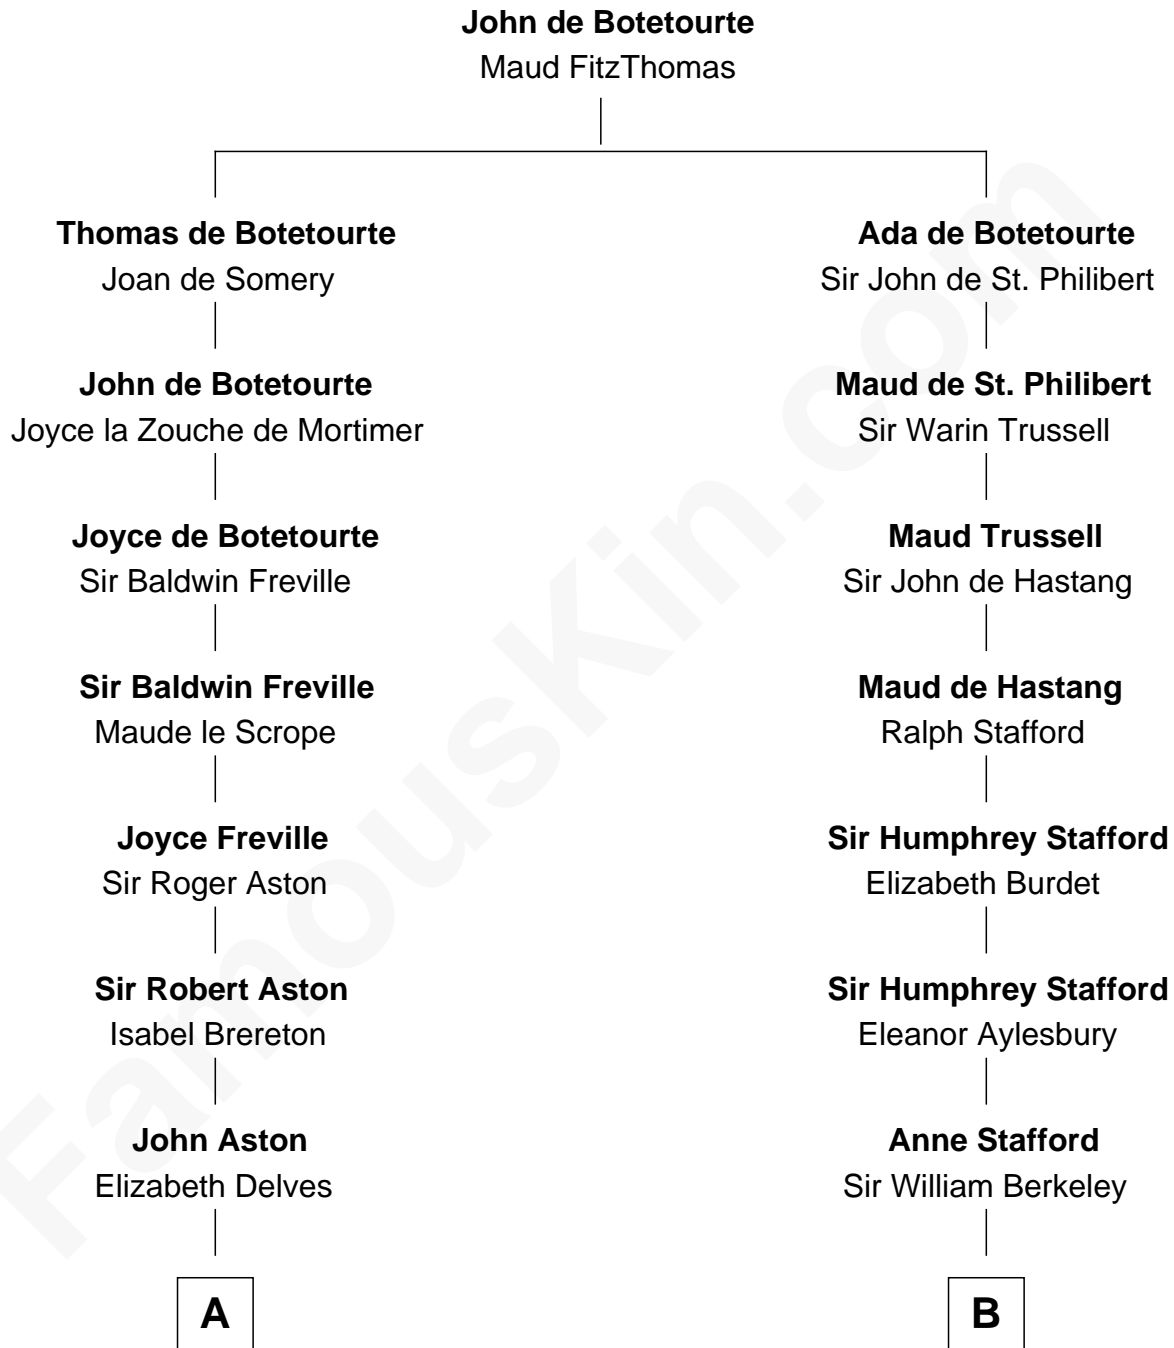

FamousKin.com Relationship Chart of

General Robert E. Lee

Confederate Army - U.S. Civil War

17th cousin 2 times removed of

Samuel Prescott

Completed Paul Revere's Midnight Ride

C

Col. Henry Lee

Lucy Grymes

Maj. Gen. Henry Lee

Anne Hill Carter

General Robert E. Lee

Confederate Army - U.S. Civil War

FamousKin.com