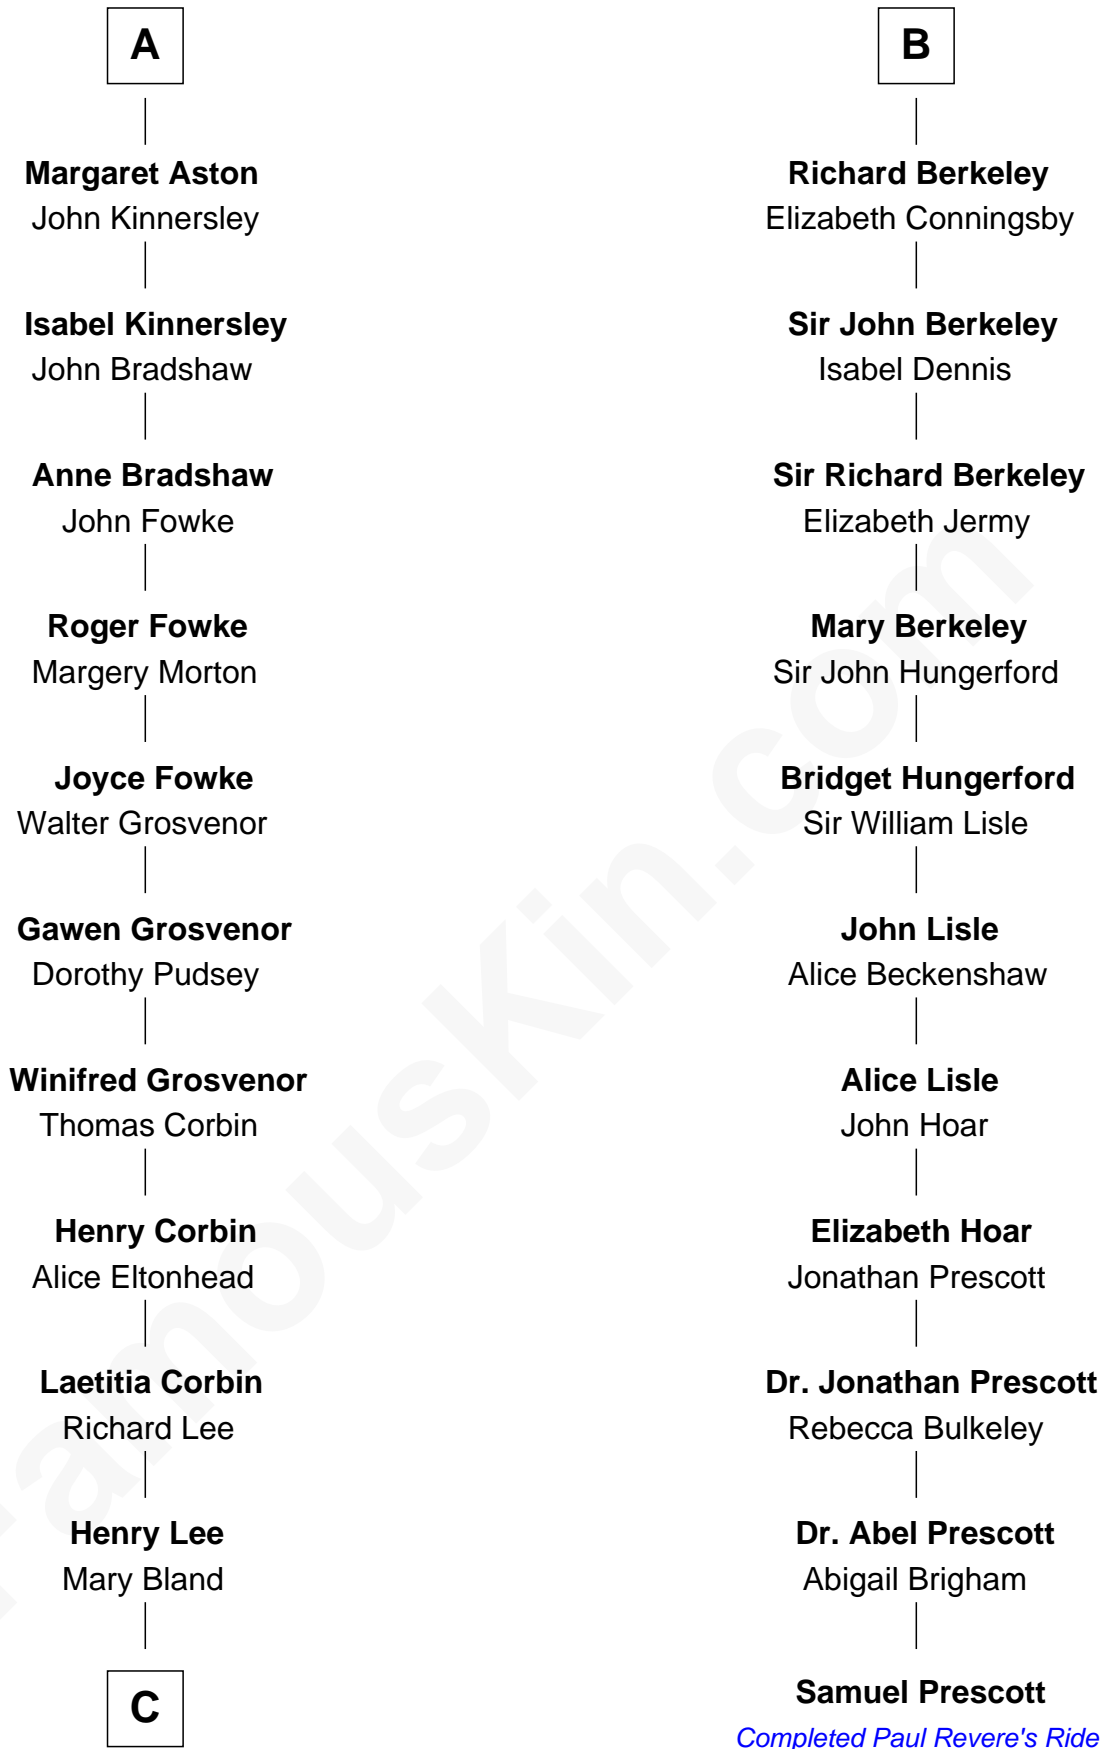

FamousKin.com Relationship Chart of

General Robert E. Lee

Confederate Army - U.S. Civil War

17th cousin 2 times removed of

Samuel Prescott

Completed Paul Revere's Midnight Ride

C

Col. Henry Lee

Lucy Grymes

Maj. Gen. Henry Lee

Anne Hill Carter

General Robert E. Lee

Confederate Army - U.S. Civil War

FamousKin.com