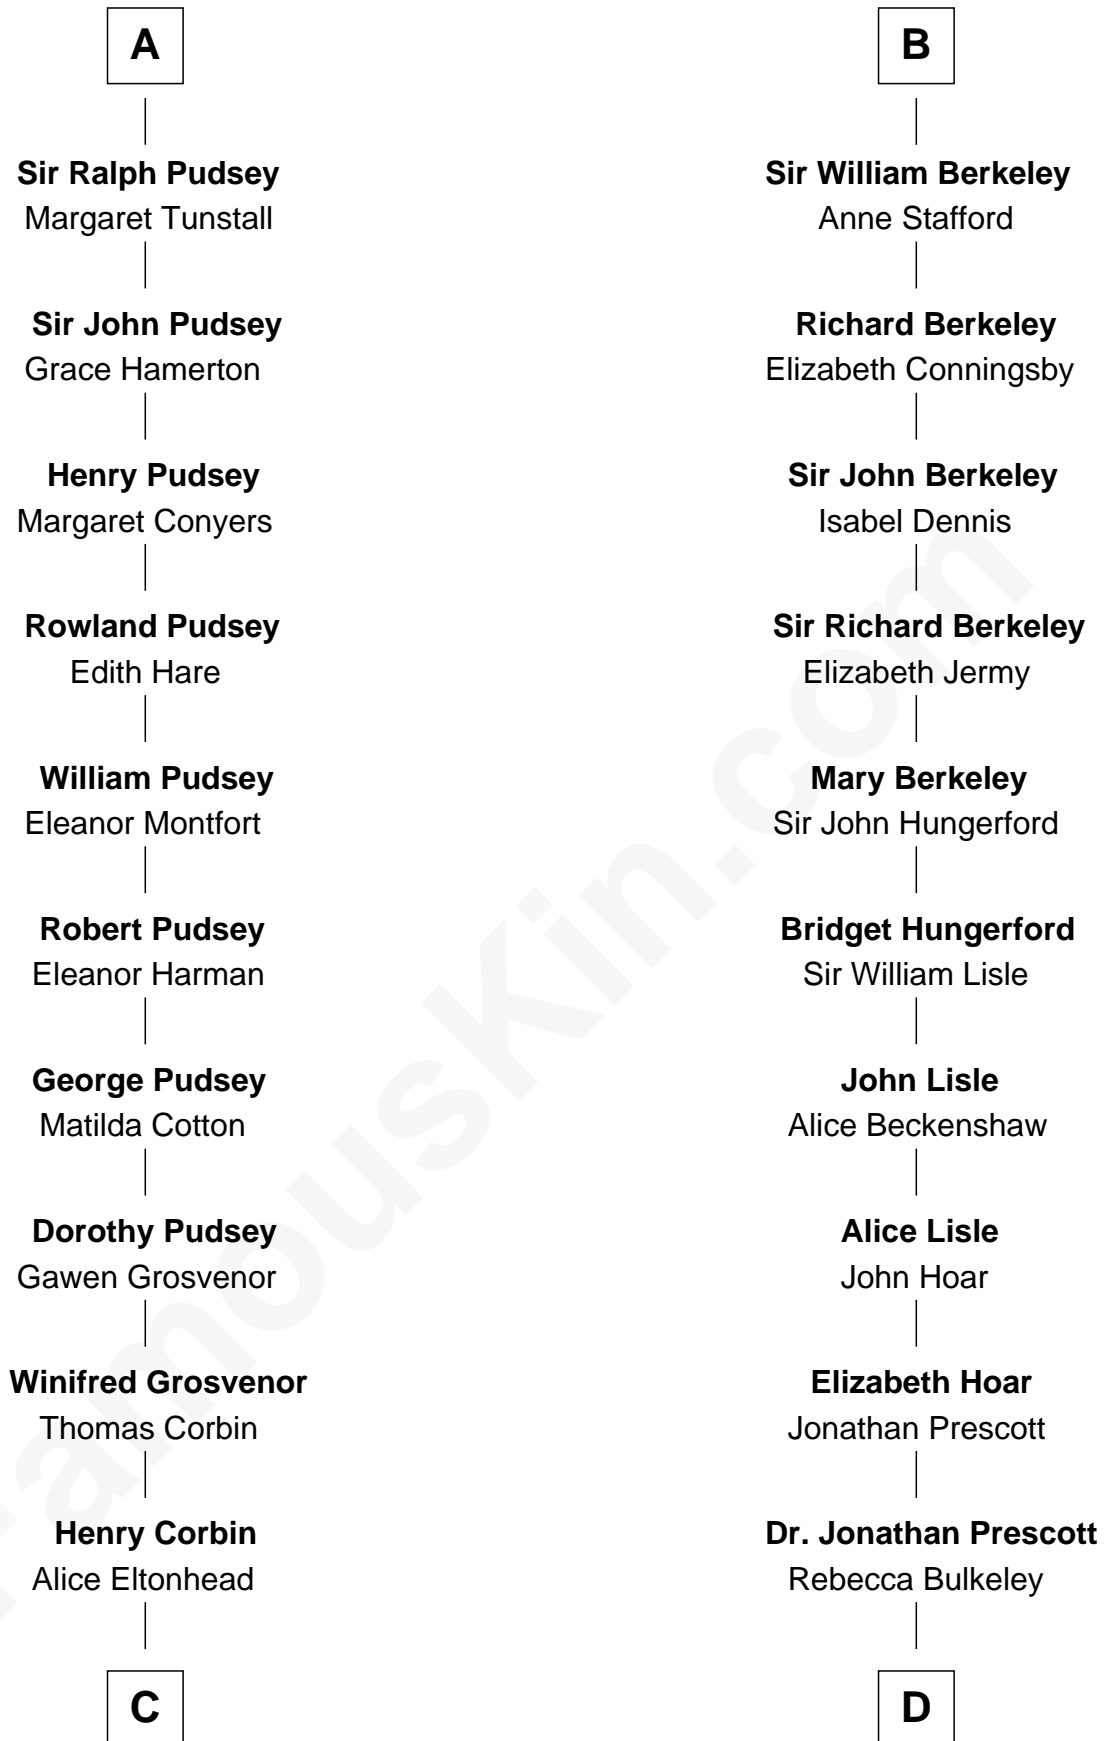

FamousKin.com

Relationship Chart of

General Robert E. Lee

Confederate Army - U.S. Civil War

18th cousin 3 times removed of

Samuel Prescott

Completed Paul Revere's Midnight Ride

C

Laetitia Corbin

Richard Lee

Henry Lee

Mary Bland

Col. Henry Lee

Lucy Grymes

Maj. Gen. Henry Lee

Anne Hill Carter