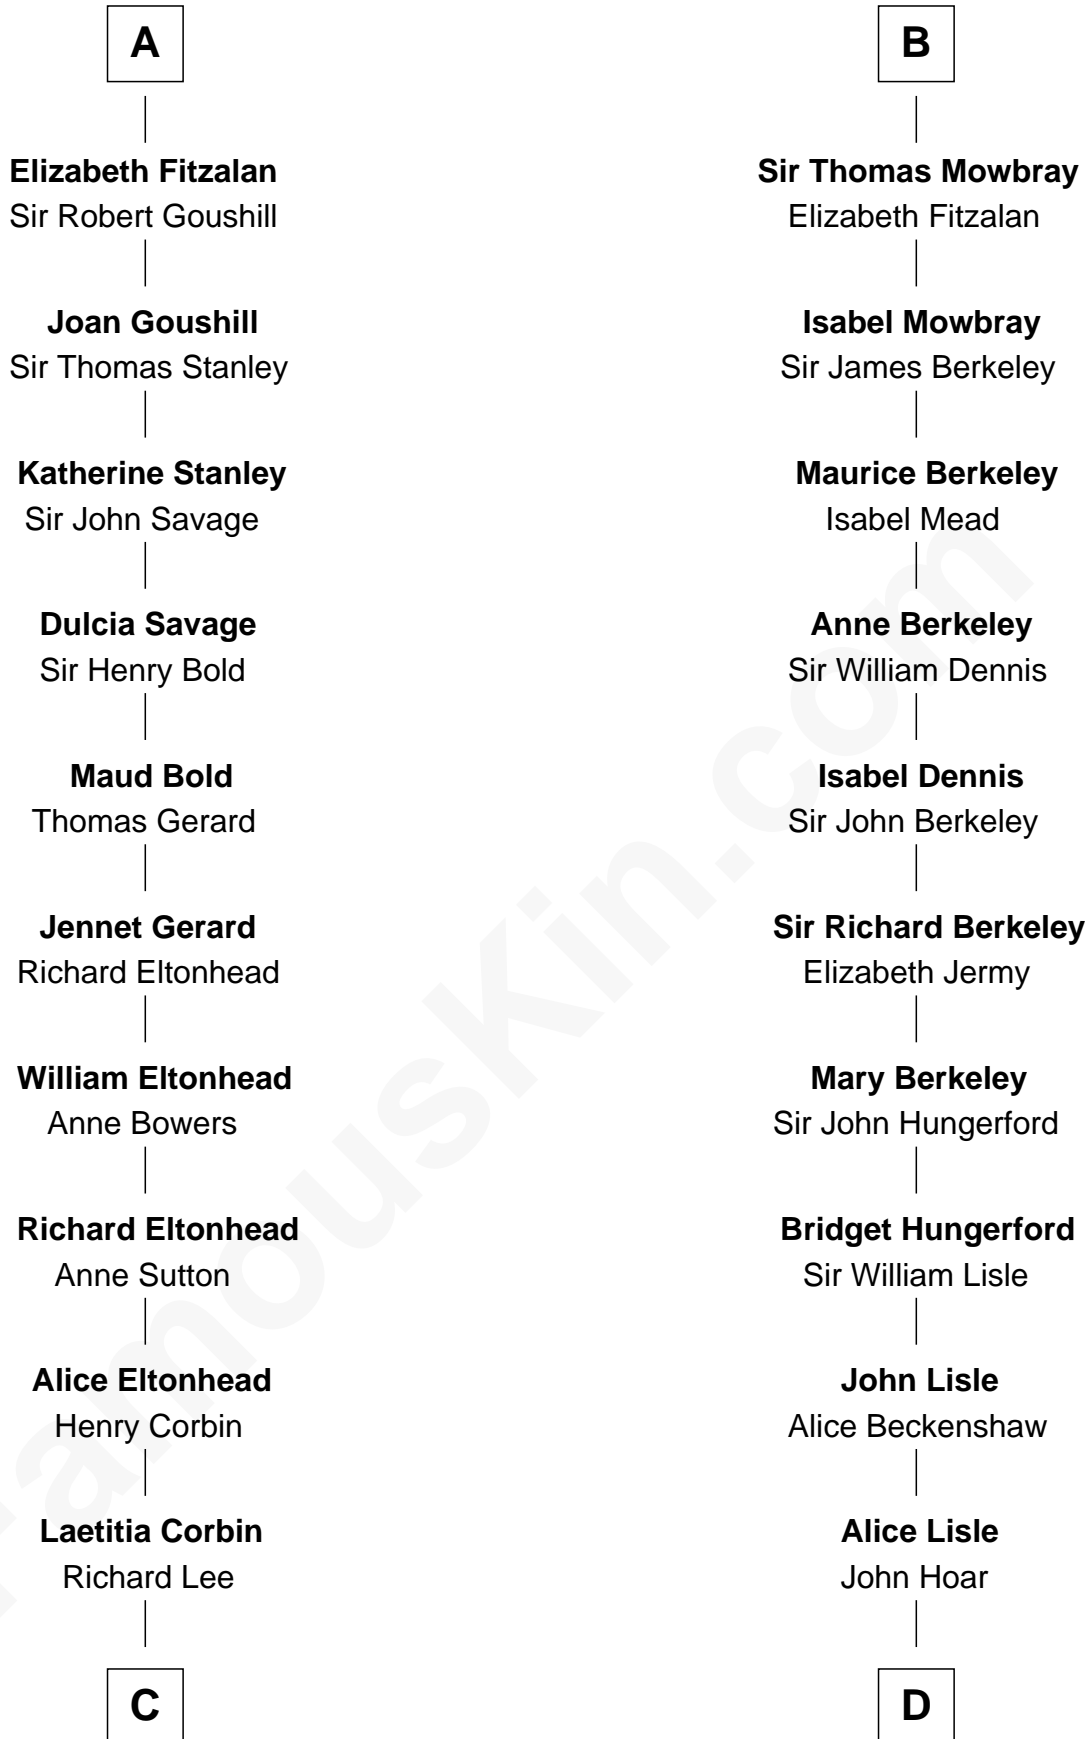

FamousKin.com Relationship Chart of

General Robert E. Lee

Confederate Army - U.S. Civil War

20th cousin of

Samuel Prescott

Completed Paul Revere's Midnight Ride

Waleran de Newburgh

Alice de Harcourt

C

Henry Lee
Mary Bland

Col. Henry Lee
Lucy Grymes

Maj. Gen. Henry Lee
Anne Hill Carter

General Robert E. Lee
Confederate Army - U.S. Civil War

D

Elizabeth Hoar
Jonathan Prescott

Dr. Jonathan Prescott
Rebecca Bulkeley

Dr. Abel Prescott
Abigail Brigham

Samuel Prescott
Completed Paul Revere's Ride