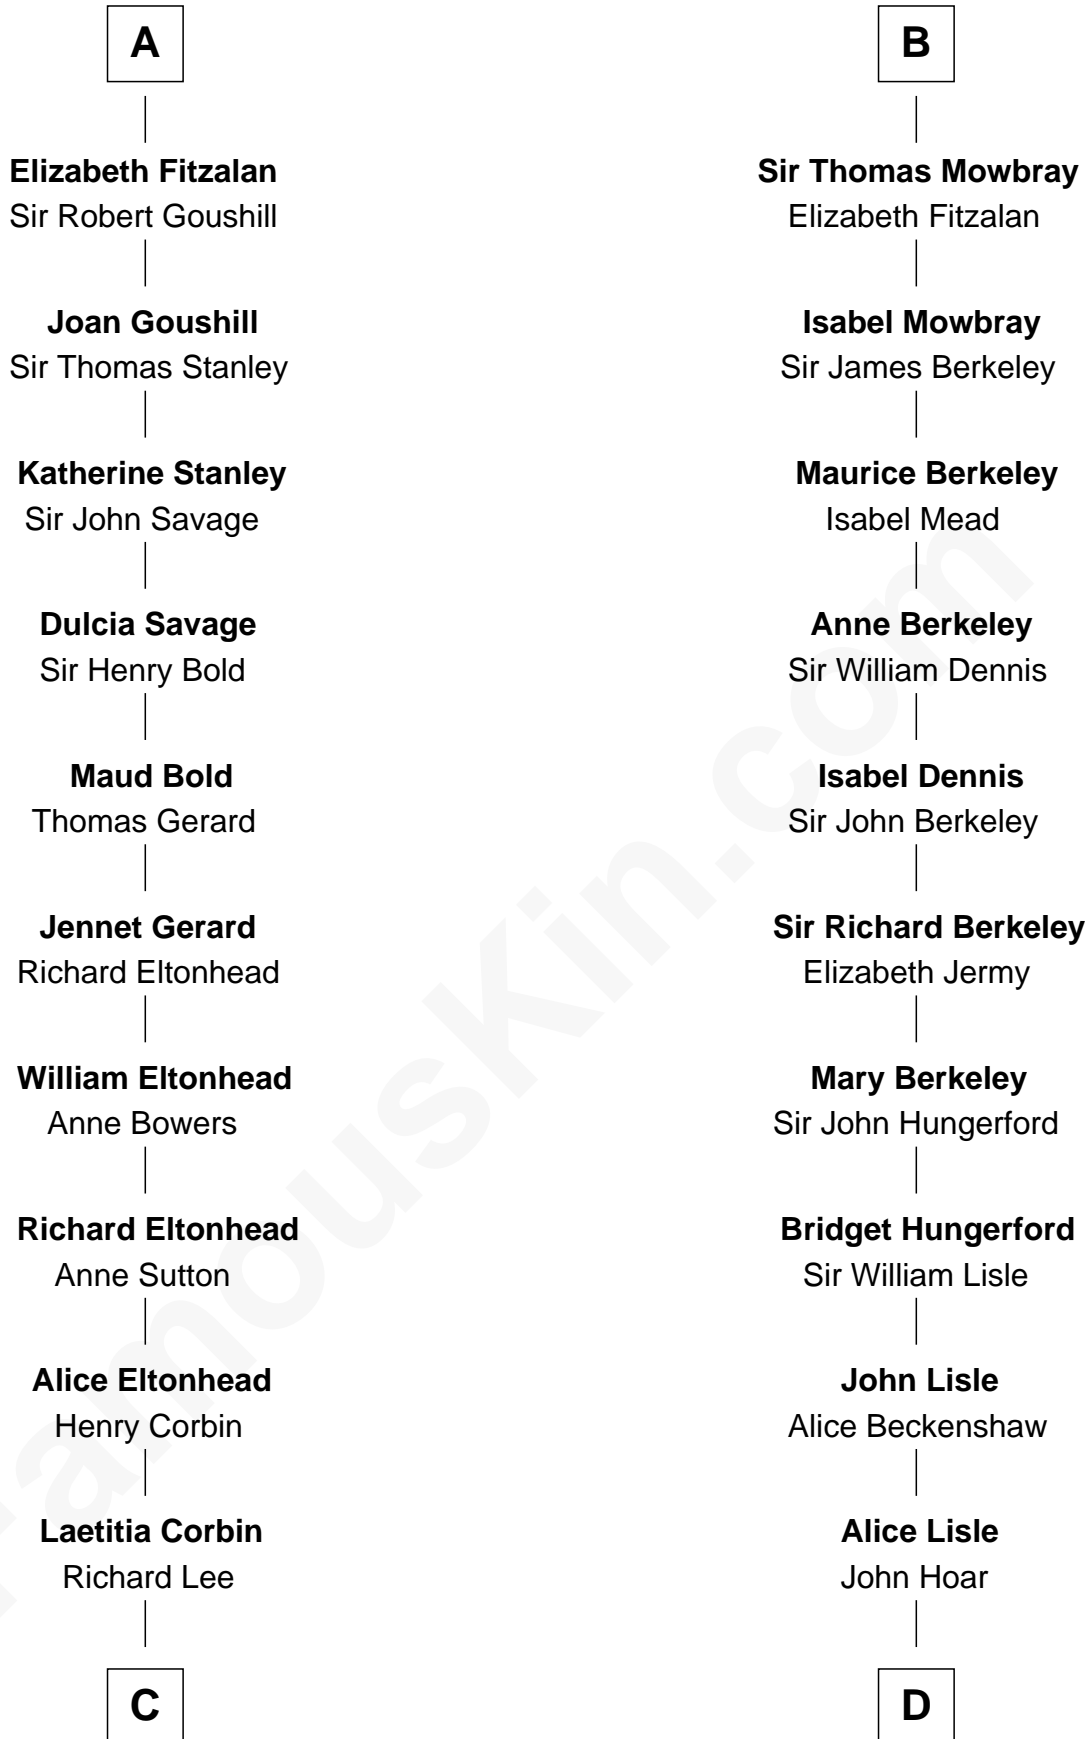

# FamousKin.com Relationship Chart of

**General Robert E. Lee**

*Confederate Army - U.S. Civil War*

20th cousin of

**Samuel Prescott**

*Completed Paul Revere's Midnight Ride*

**C**

**Henry Lee**  
Mary Bland

**Col. Henry Lee**  
Lucy Grymes

**Maj. Gen. Henry Lee**  
Anne Hill Carter

**General Robert E. Lee**  
*Confederate Army - U.S. Civil War*

**D**

**Elizabeth Hoar**  
Jonathan Prescott

**Dr. Jonathan Prescott**  
Rebecca Bulkeley

**Dr. Abel Prescott**  
Abigail Brigham

**Samuel Prescott**  
*Completed Paul Revere's Ride*