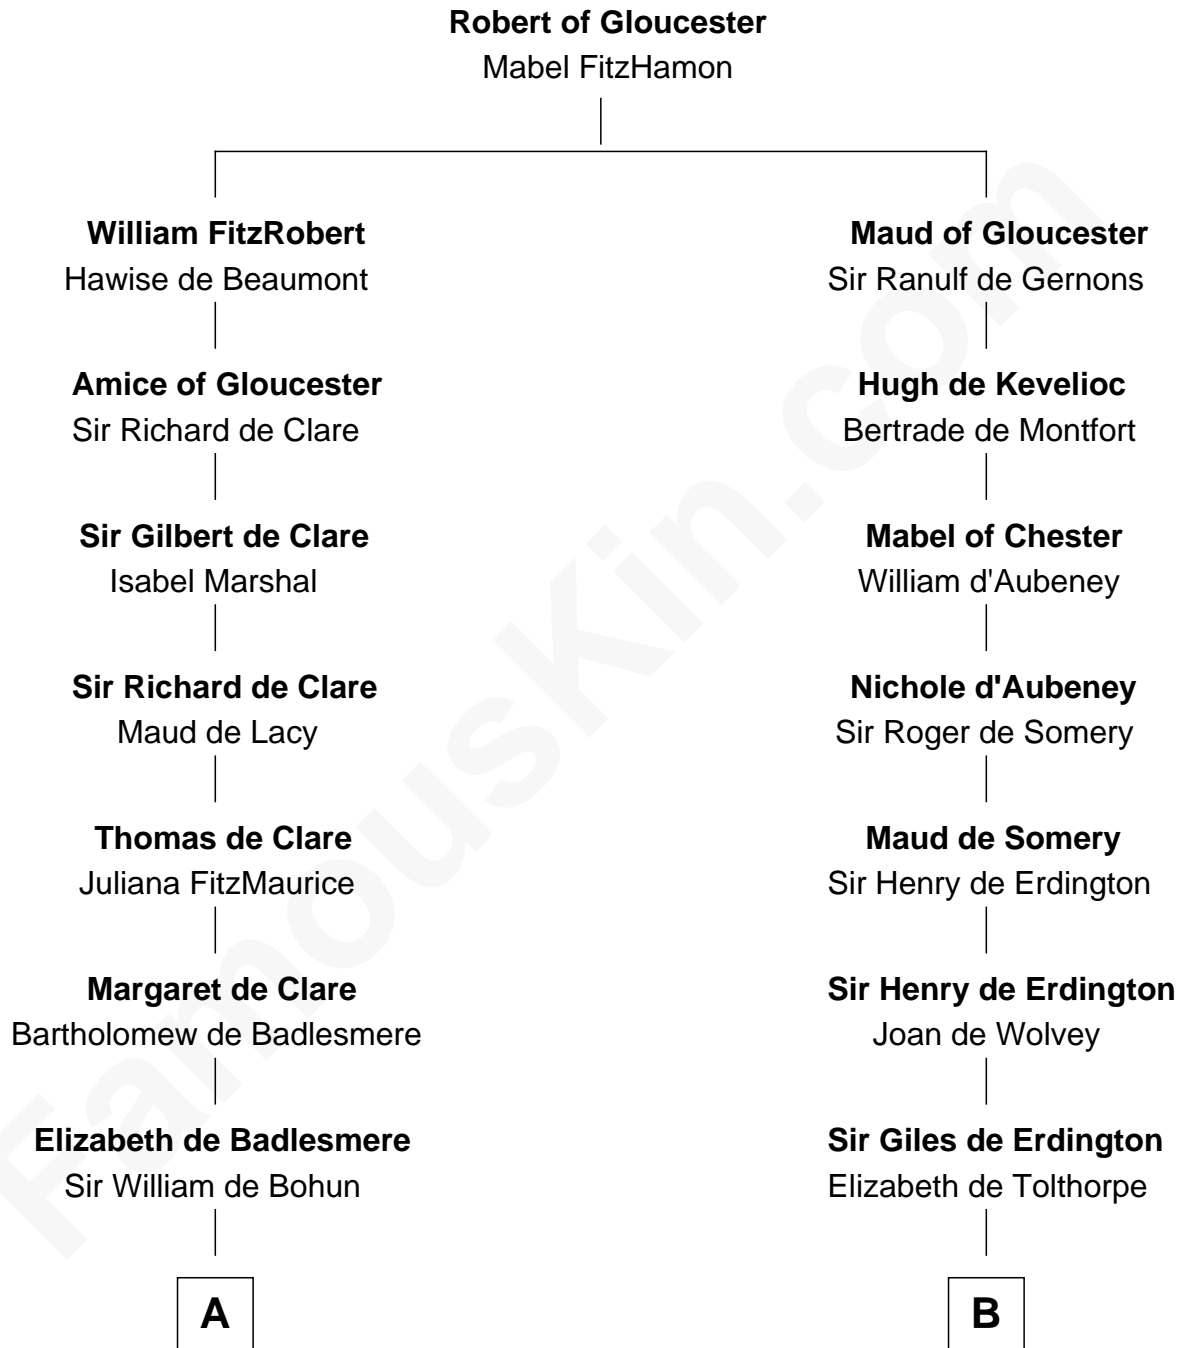

FamousKin.com

Relationship Chart of

General Robert E. Lee

Confederate Army - U.S. Civil War

19th cousin 2 times removed of

Samuel Prescott

Completed Paul Revere's Midnight Ride

C

Laetitia Corbin

Richard Lee

Henry Lee

Mary Bland

Col. Henry Lee

Lucy Grymes

Maj. Gen. Henry Lee

Anne Hill Carter