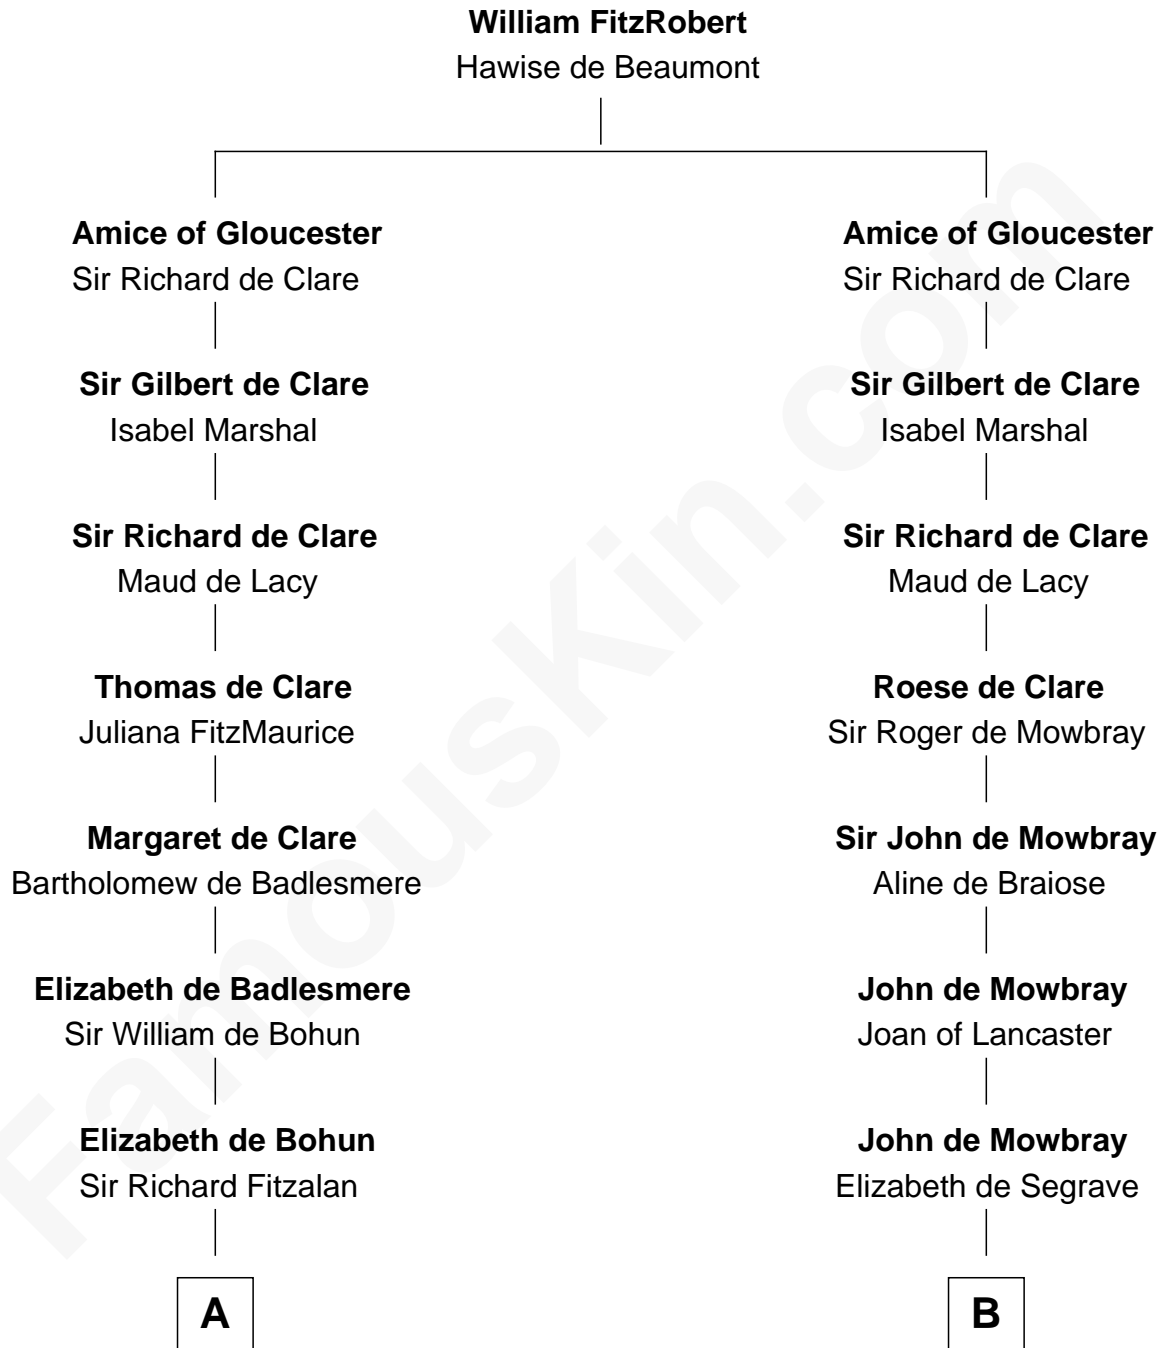

# FamousKin.com Relationship Chart of

**General Robert E. Lee**

*Confederate Army - U.S. Civil War*

20th cousin of

**Samuel Prescott**

*Completed Paul Revere's Midnight Ride*

**A**

**Elizabeth Fitzalan**  
Sir Robert Goushill

**Joan Goushill**  
Sir Thomas Stanley

**Katherine Stanley**  
Sir John Savage

**Dulcia Savage**  
Sir Henry Bold

**Maud Bold**  
Thomas Gerard

**Jennet Gerard**  
Richard Eltonhead

**William Eltonhead**  
Anne Bowers

**Richard Eltonhead**  
Anne Sutton

**Alice Eltonhead**  
Henry Corbin

**Laetitia Corbin**  
Richard Lee

**C**

**B**

**Sir Thomas Mowbray**  
Elizabeth Fitzalan

**Isabel Mowbray**  
Sir James Berkeley

**Maurice Berkeley**  
Isabel Mead