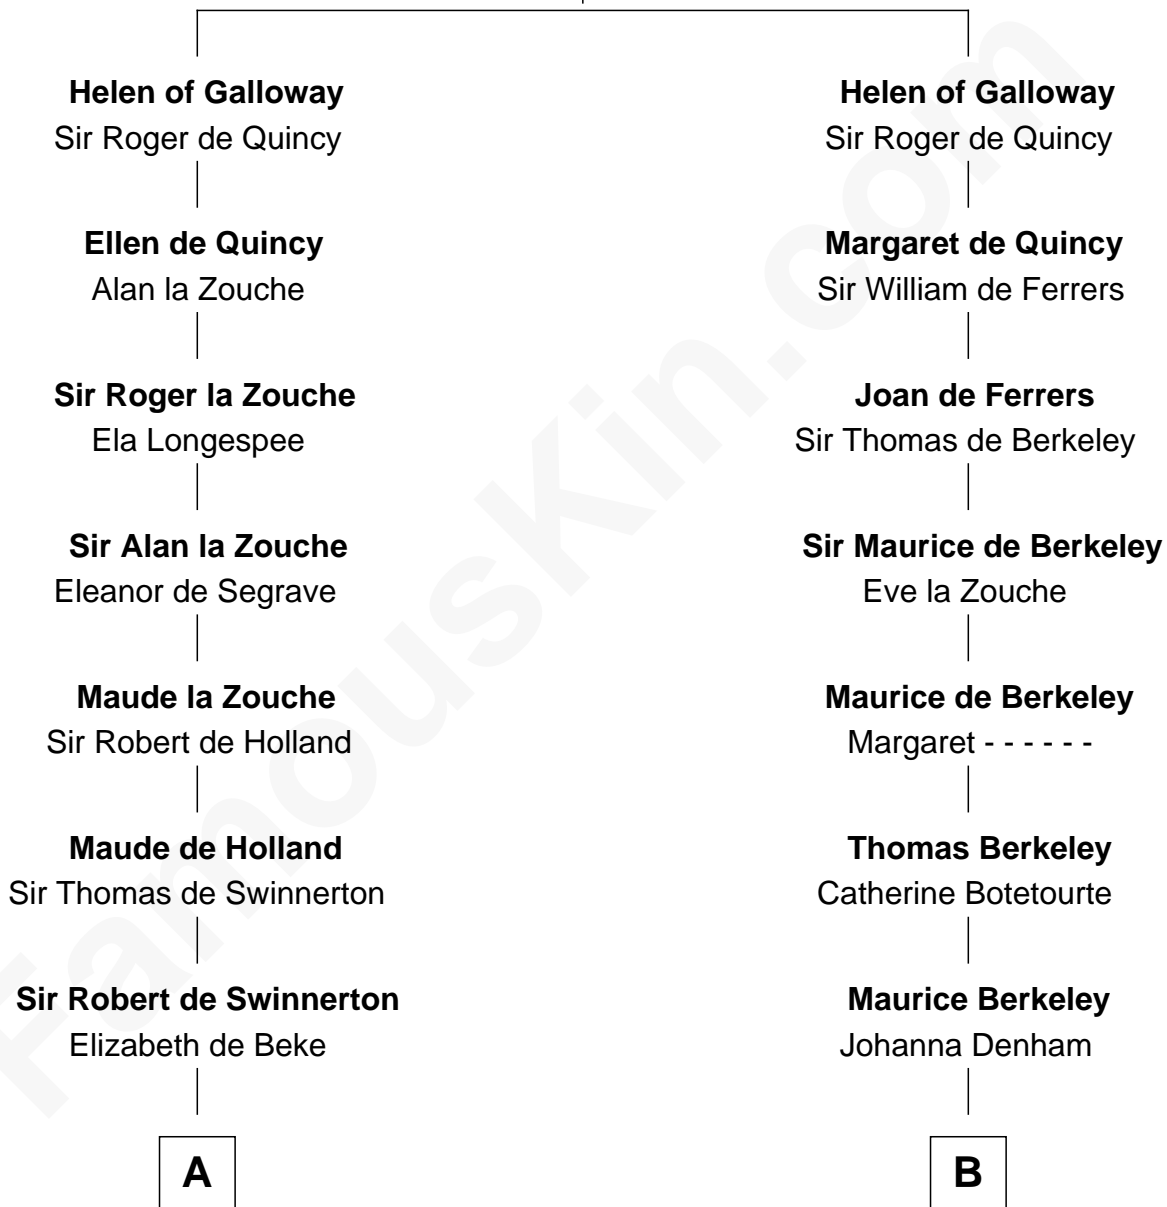

FamousKin.com

Relationship Chart of

General Robert E. Lee

Confederate Army - U.S. Civil War

19th cousin 1 time removed of

Samuel Prescott

Completed Paul Revere's Midnight Ride

Alan of Galloway

Helen de l'Isle

C

Henry Lee
Mary Bland

Col. Henry Lee
Lucy Grymes

Maj. Gen. Henry Lee
Anne Hill Carter

General Robert E. Lee
Confederate Army - U.S. Civil War

D

Dr. Jonathan Prescott
Rebecca Bulkeley

Dr. Abel Prescott
Abigail Brigham

Samuel Prescott
Completed Paul Revere's Ride

FamousKin.com