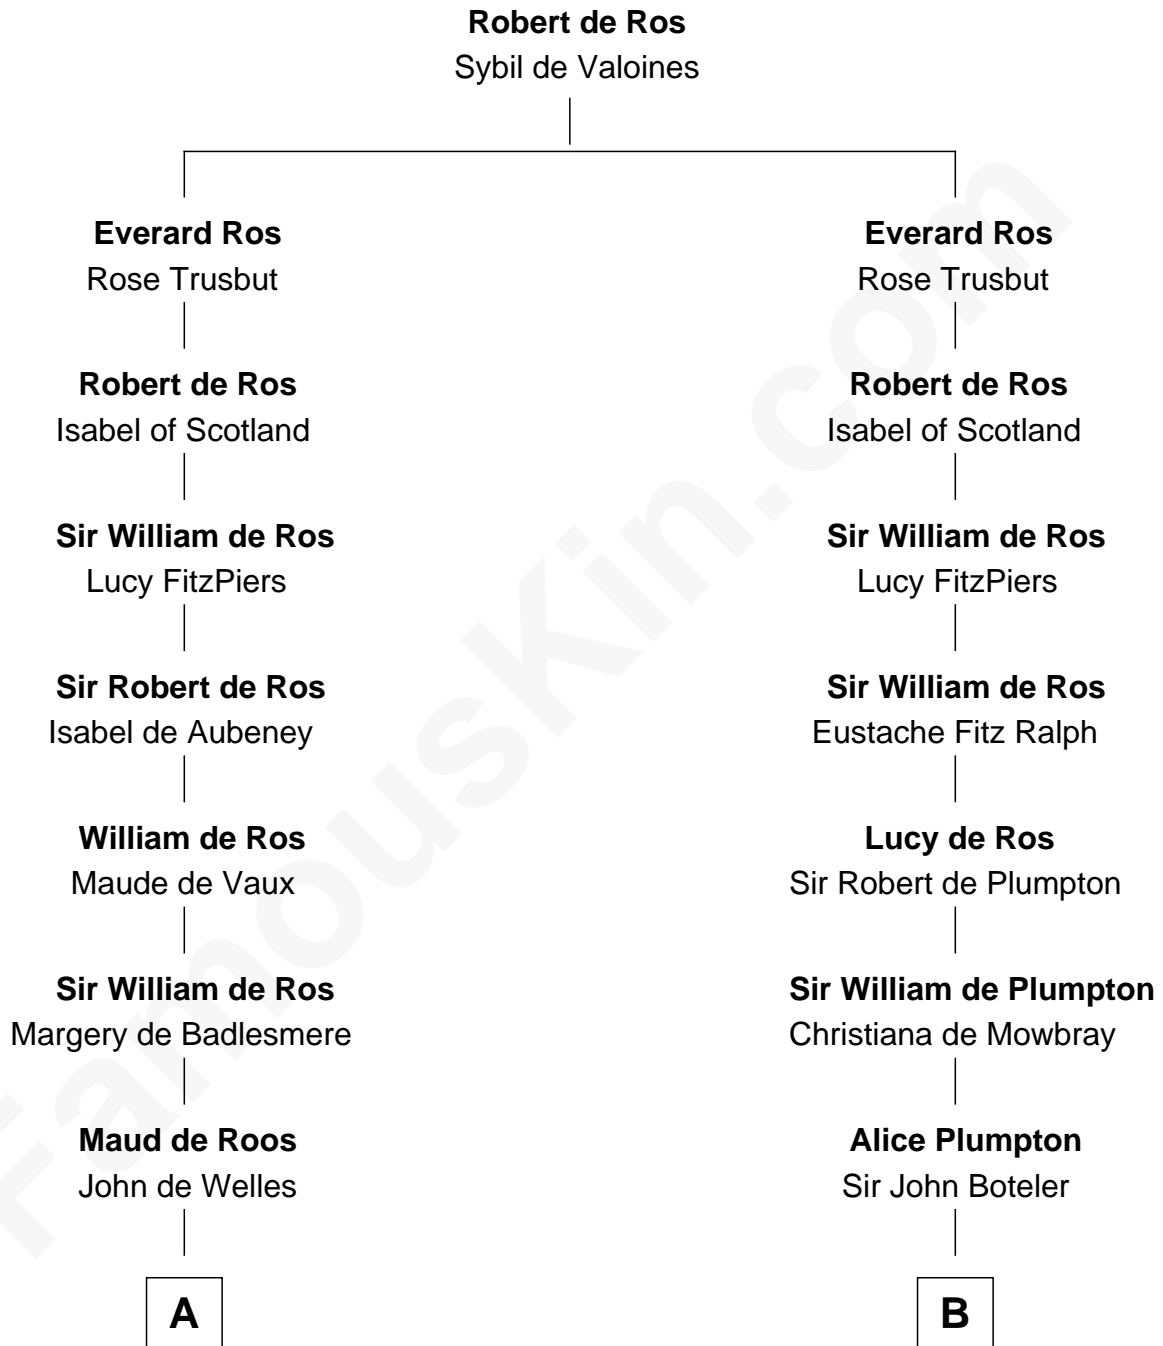

FamousKin.com Relationship Chart of

General Robert E. Lee

Confederate Army - U.S. Civil War

19th cousin 2 times removed of

Samuel Prescott

Completed Paul Revere's Midnight Ride

C

Elizabeth Todd
Augustine Moore

Col. Bernard Moore
Anne Catherine Spotswood

Anne Butler Moore
Charles Carter

Anne Hill Carter
Maj. Gen. Henry Lee

General Robert E. Lee
Confederate Army - U.S. Civil War

D

Rebecca Bulkeley
Dr. Jonathan Prescott

Dr. Abel Prescott
Abigail Brigham

Samuel Prescott
Completed Paul Revere's Ride

FamousKin.com