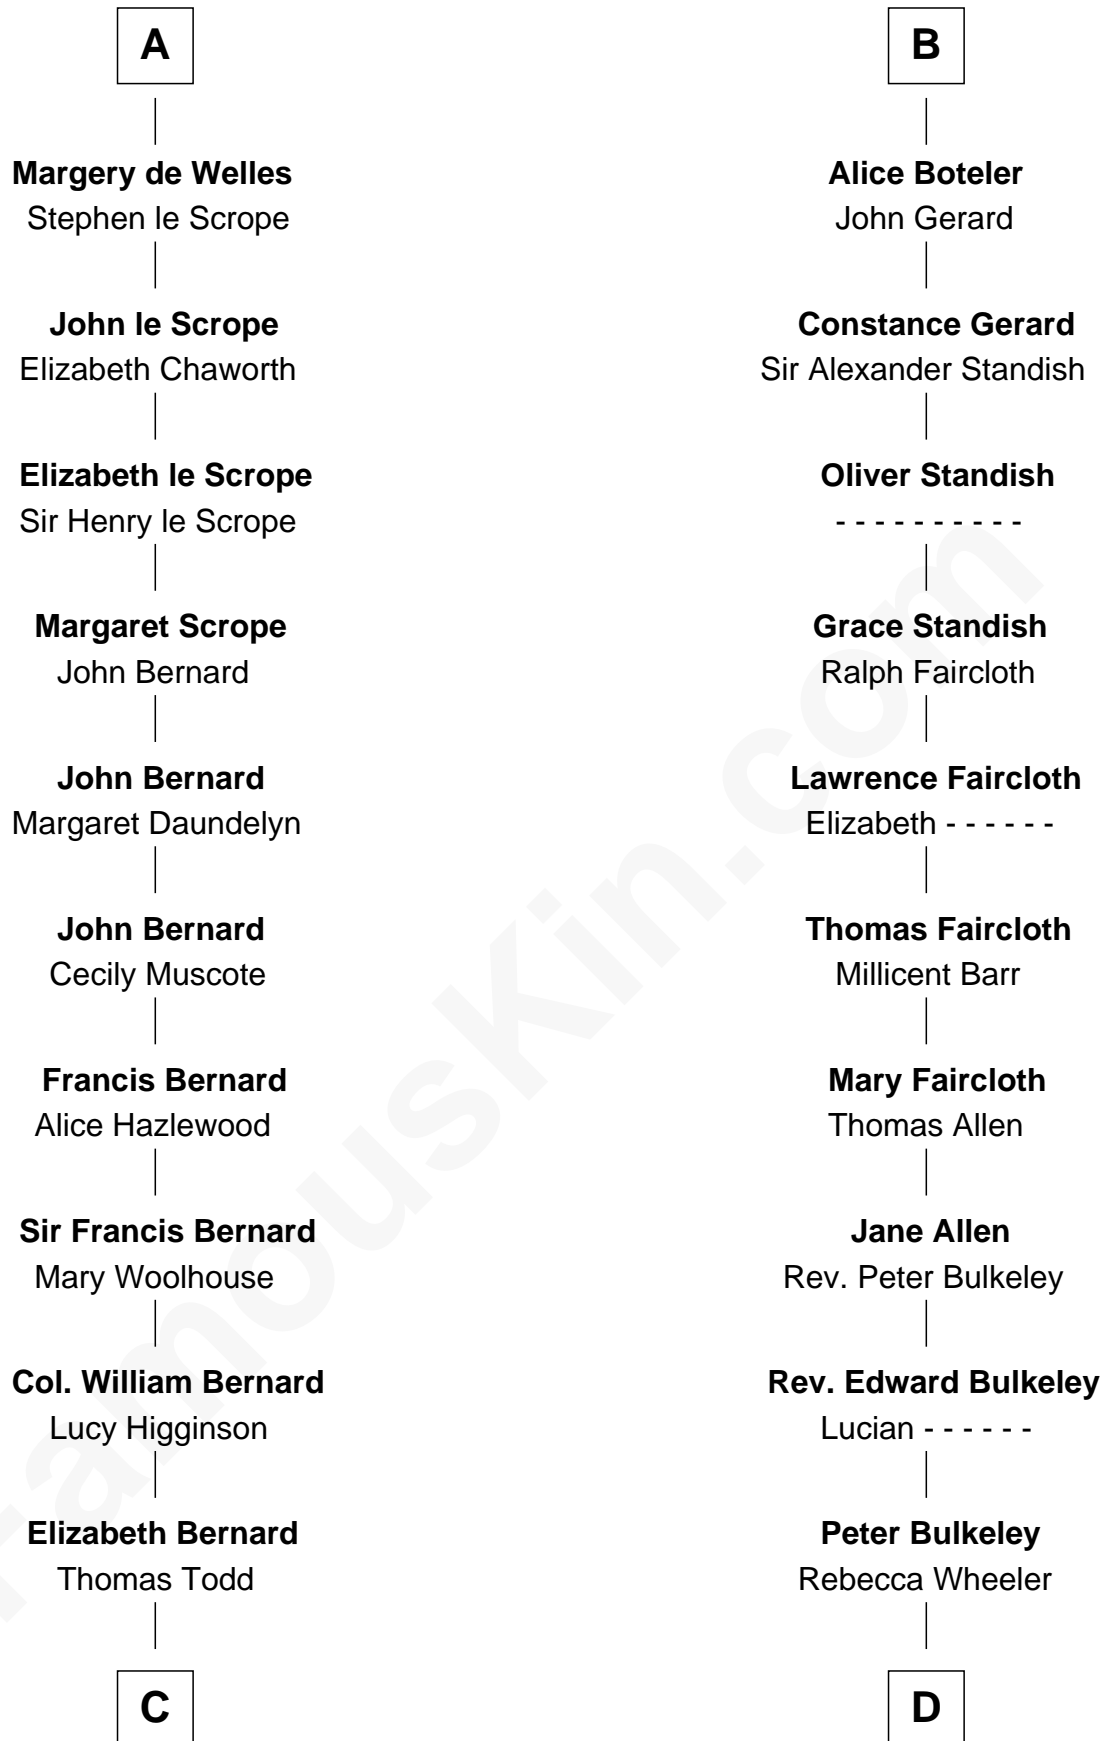

FamousKin.com Relationship Chart of

General Robert E. Lee

Confederate Army - U.S. Civil War

19th cousin 2 times removed of

Samuel Prescott

Completed Paul Revere's Midnight Ride

C

Elizabeth Todd
Augustine Moore

Col. Bernard Moore
Anne Catherine Spotswood

Anne Butler Moore
Charles Carter

Anne Hill Carter
Maj. Gen. Henry Lee

General Robert E. Lee
Confederate Army - U.S. Civil War

D

Rebecca Bulkeley
Dr. Jonathan Prescott

Dr. Abel Prescott
Abigail Brigham

Samuel Prescott
Completed Paul Revere's Ride

FamousKin.com