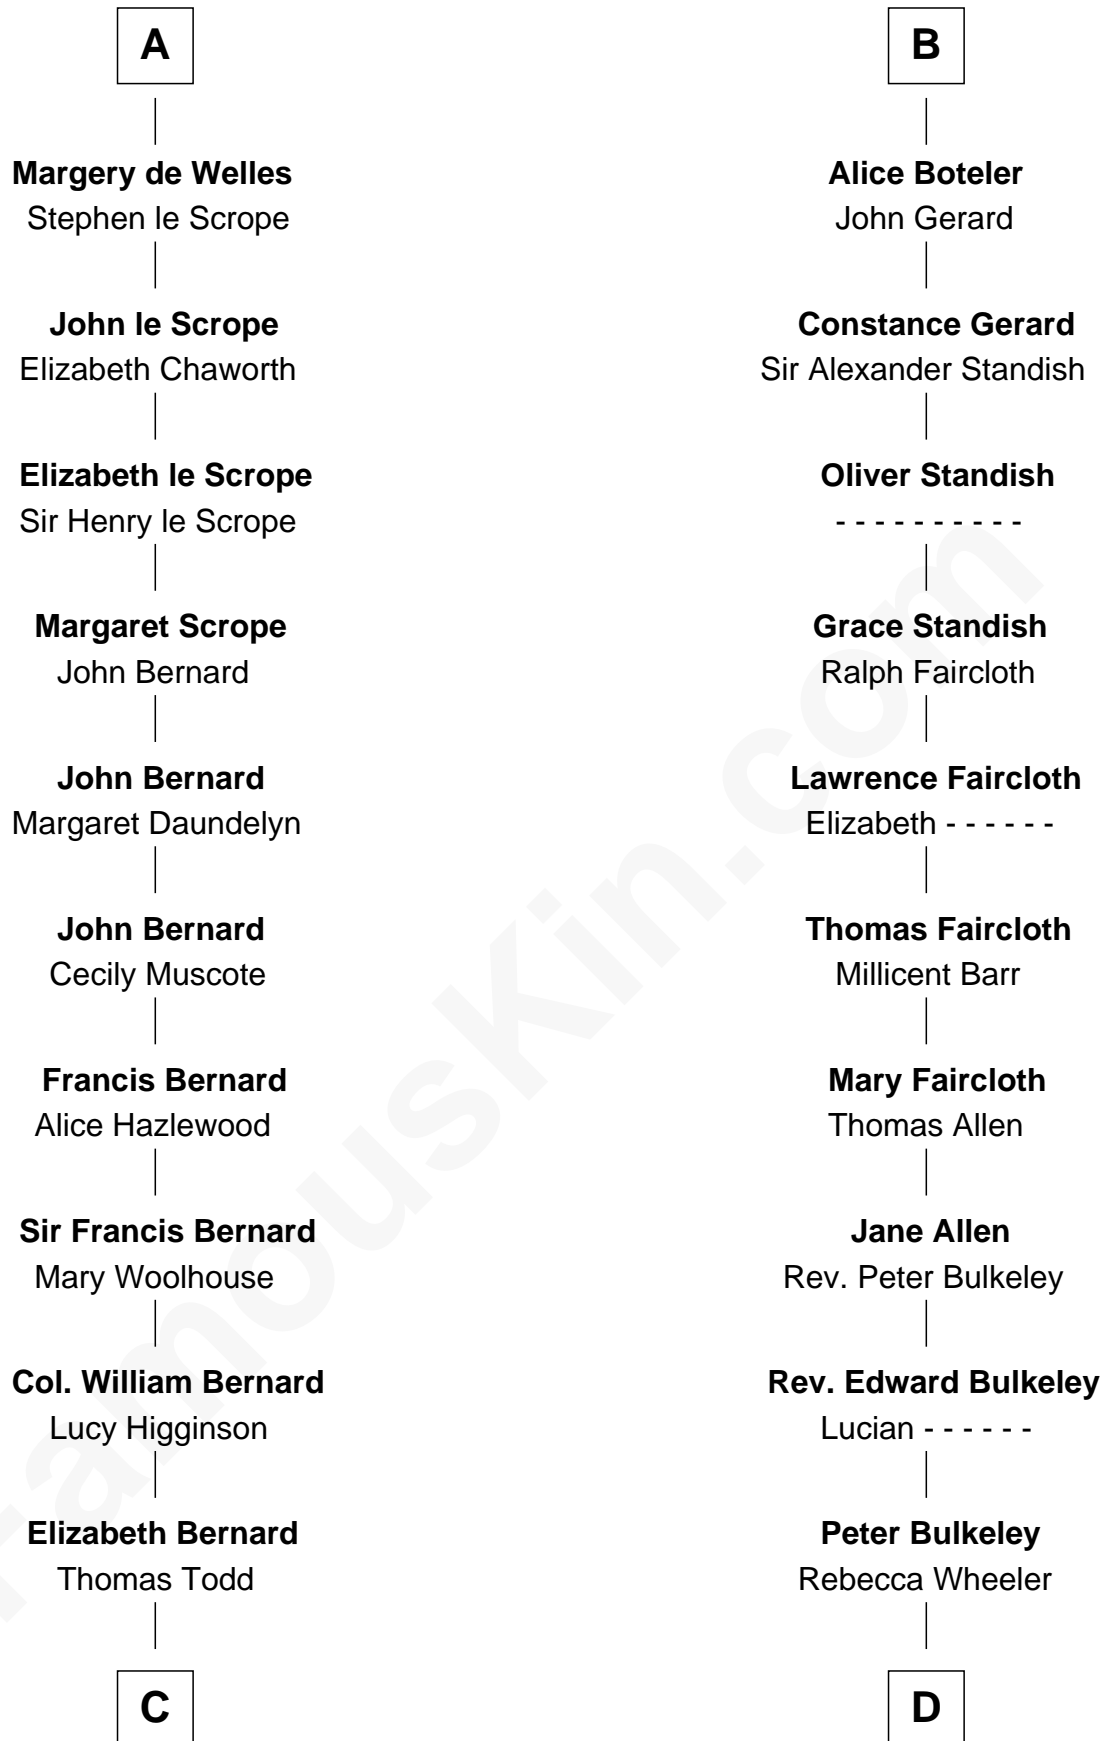

# FamousKin.com Relationship Chart of

**General Robert E. Lee**

*Confederate Army - U.S. Civil War*

19th cousin 2 times removed of

**Samuel Prescott**

*Completed Paul Revere's Midnight Ride*

**William Trusbut**

**C**

**Elizabeth Todd**  
Augustine Moore

**Col. Bernard Moore**  
Anne Catherine Spotswood

**Anne Butler Moore**  
Charles Carter

**Anne Hill Carter**  
Maj. Gen. Henry Lee

**General Robert E. Lee**  
*Confederate Army - U.S. Civil War*

**D**

**Rebecca Bulkeley**  
Dr. Jonathan Prescott

**Dr. Abel Prescott**  
Abigail Brigham

**Samuel Prescott**  
*Completed Paul Revere's Ride*

FamousKin.com