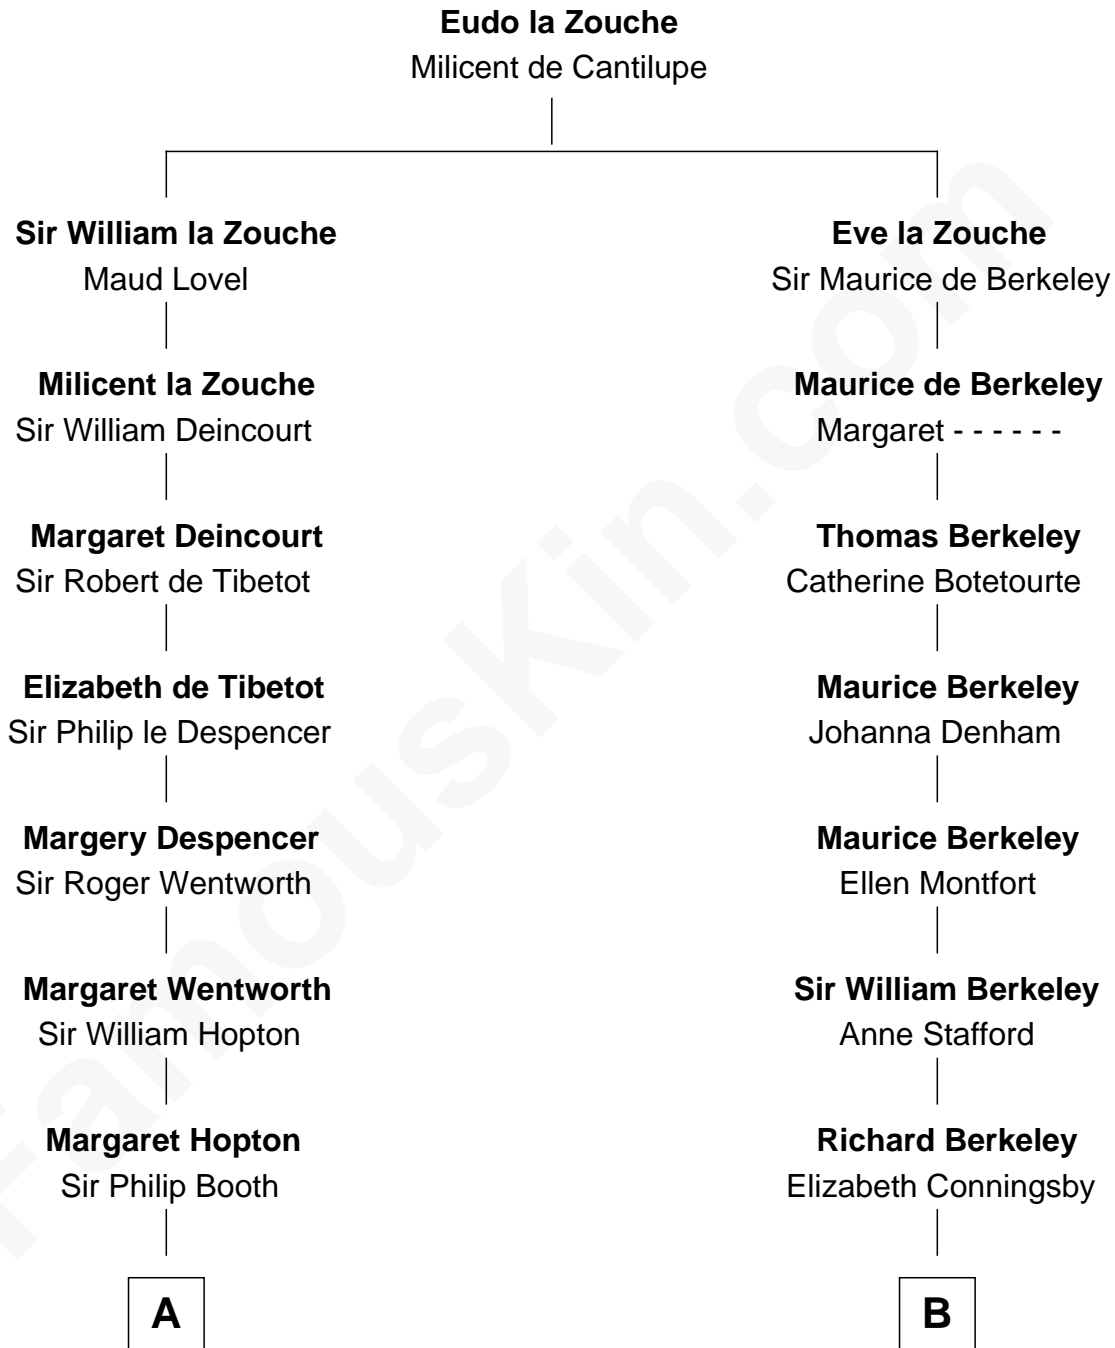

# FamousKin.com Relationship Chart of

**General Robert E. Lee**

*Confederate Army - U.S. Civil War*

16th cousin 2 times removed of

**Samuel Prescott**

*Completed Paul Revere's Midnight Ride*

**C**

—  
**Maj. Gen. Henry Lee**

Anne Hill Carter

—  
**General Robert E. Lee**

*Confederate Army - U.S. Civil War*

FamousKin.com