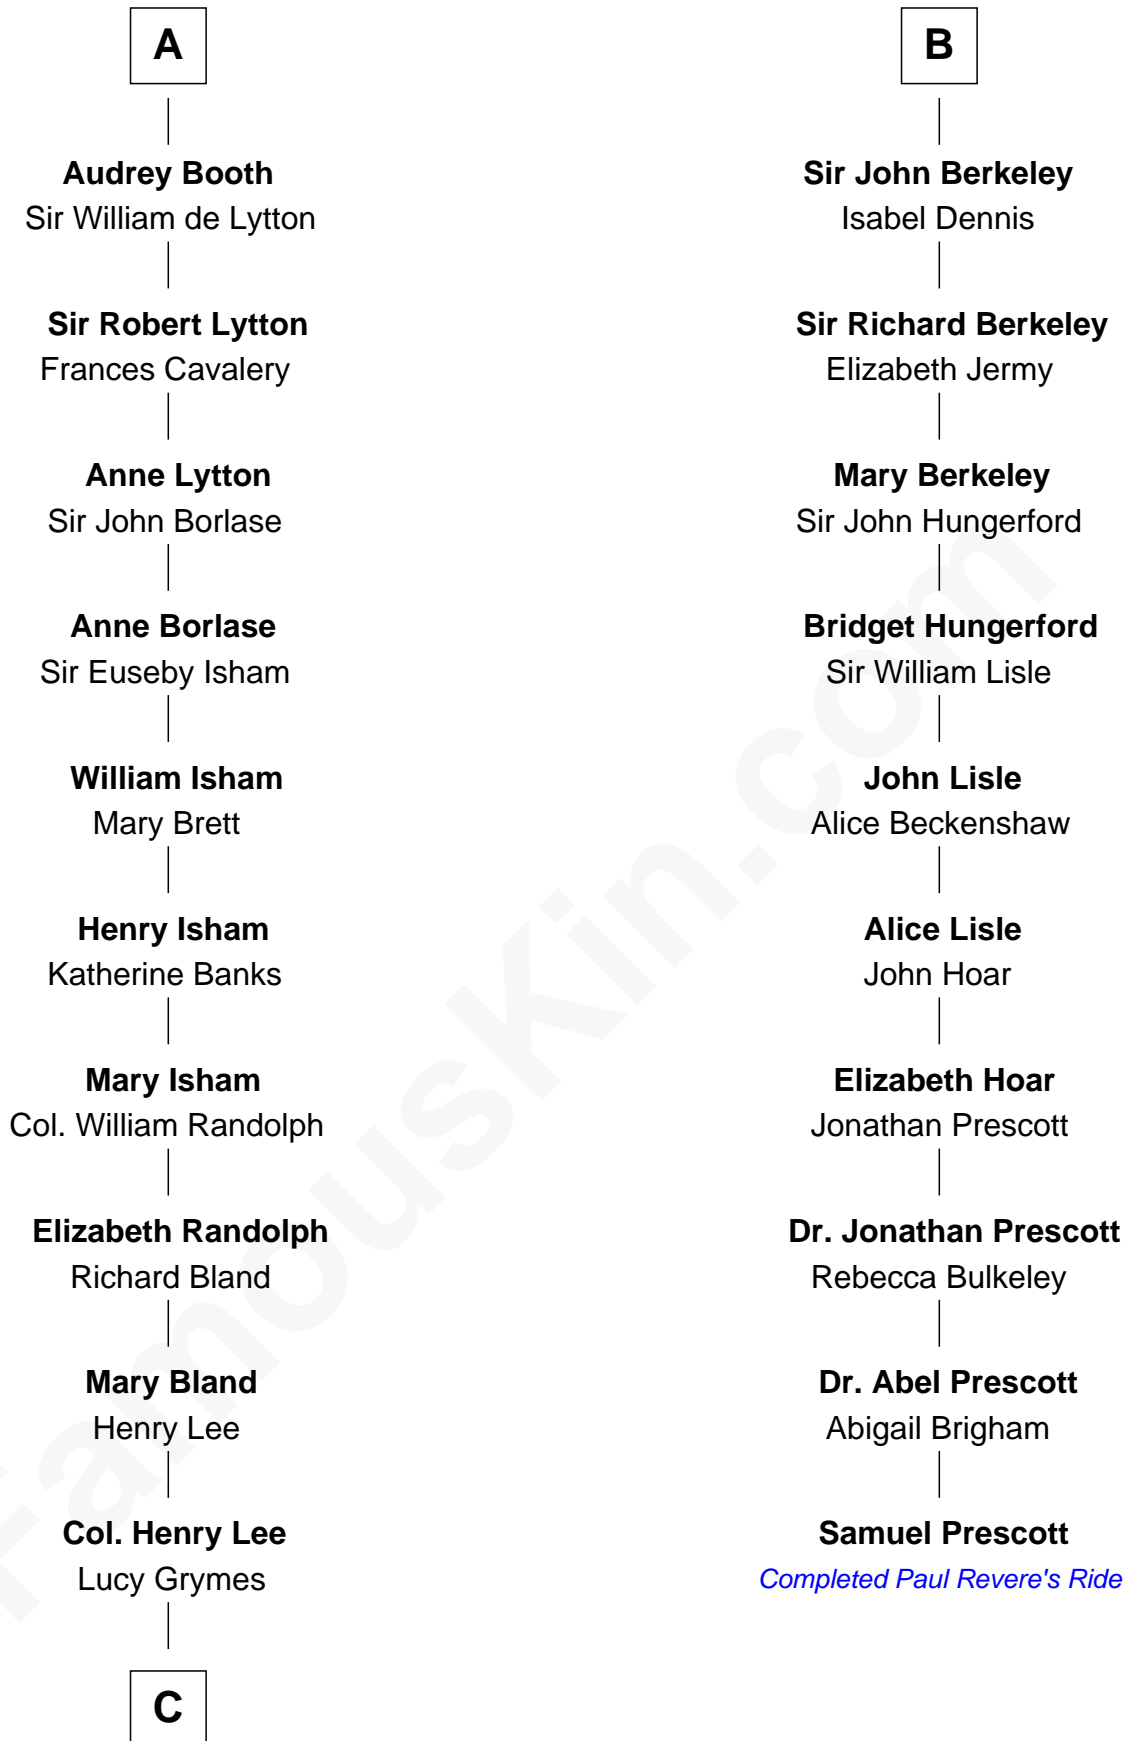

# FamousKin.com Relationship Chart of

**General Robert E. Lee**

*Confederate Army - U.S. Civil War*

16th cousin 2 times removed of

**Samuel Prescott**

*Completed Paul Revere's Midnight Ride*

**C**

—  
**Maj. Gen. Henry Lee**

Anne Hill Carter

—  
**General Robert E. Lee**

*Confederate Army - U.S. Civil War*

FamousKin.com