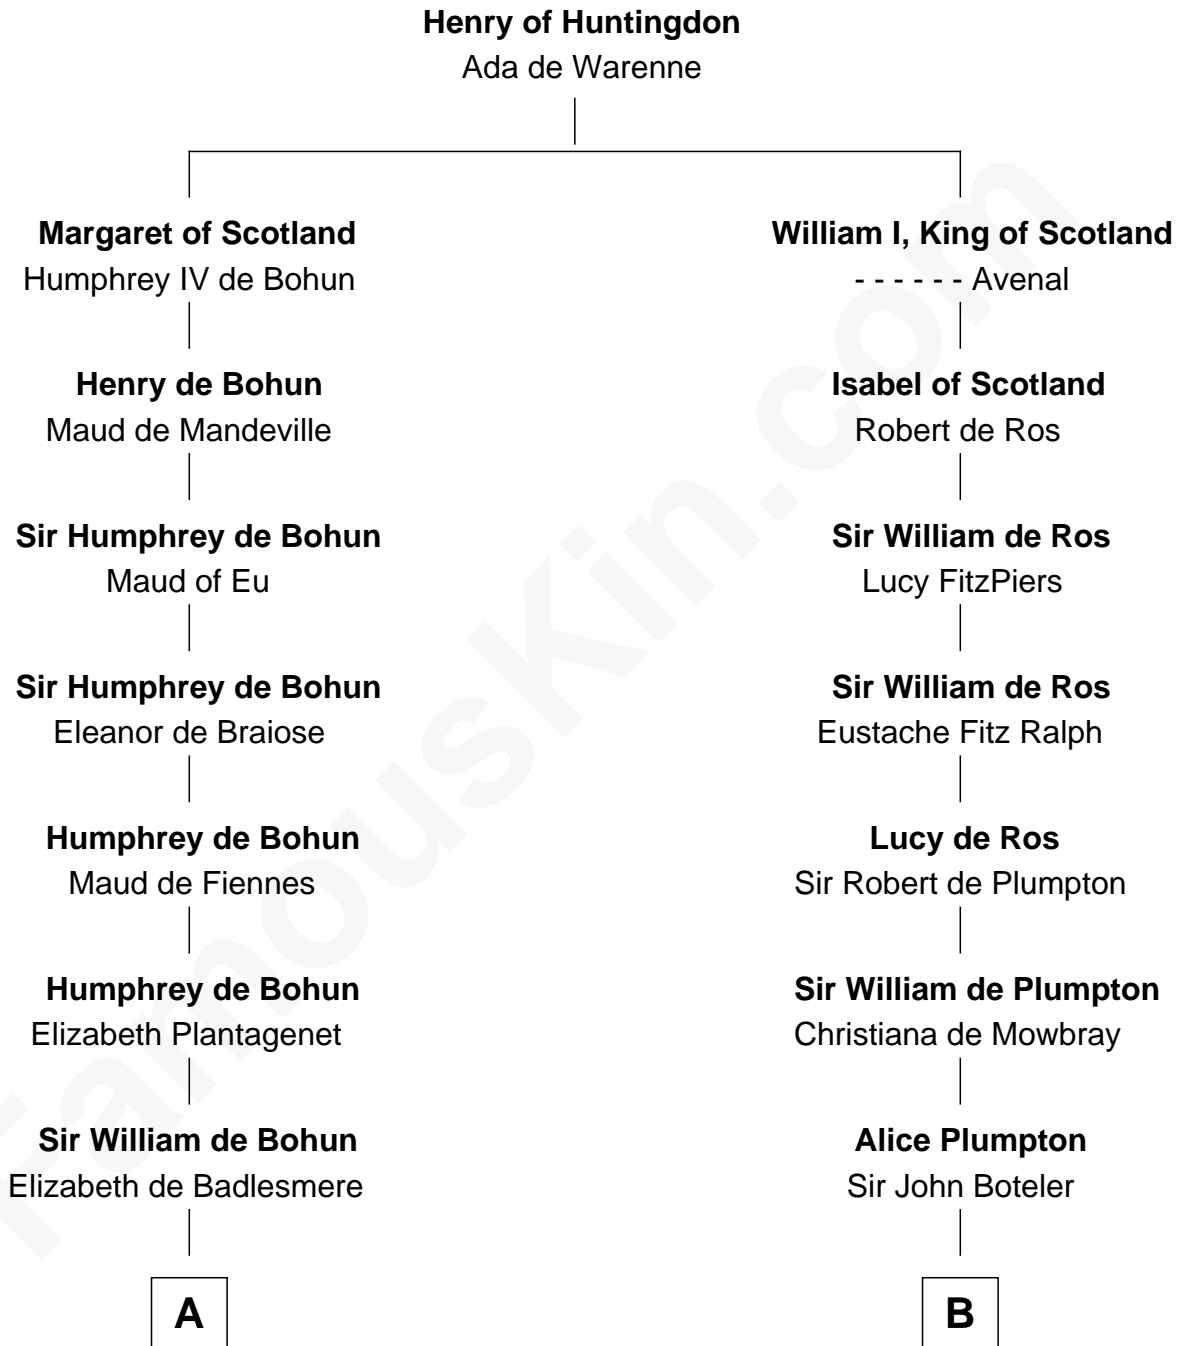

FamousKin.com Relationship Chart of

General Robert E. Lee

Confederate Army - U.S. Civil War

19th cousin 2 times removed of

Samuel Prescott

Completed Paul Revere's Midnight Ride

C

Laetitia Corbin

Richard Lee

Henry Lee

Mary Bland

Col. Henry Lee

Lucy Grymes

Maj. Gen. Henry Lee

Anne Hill Carter

General Robert E. Lee