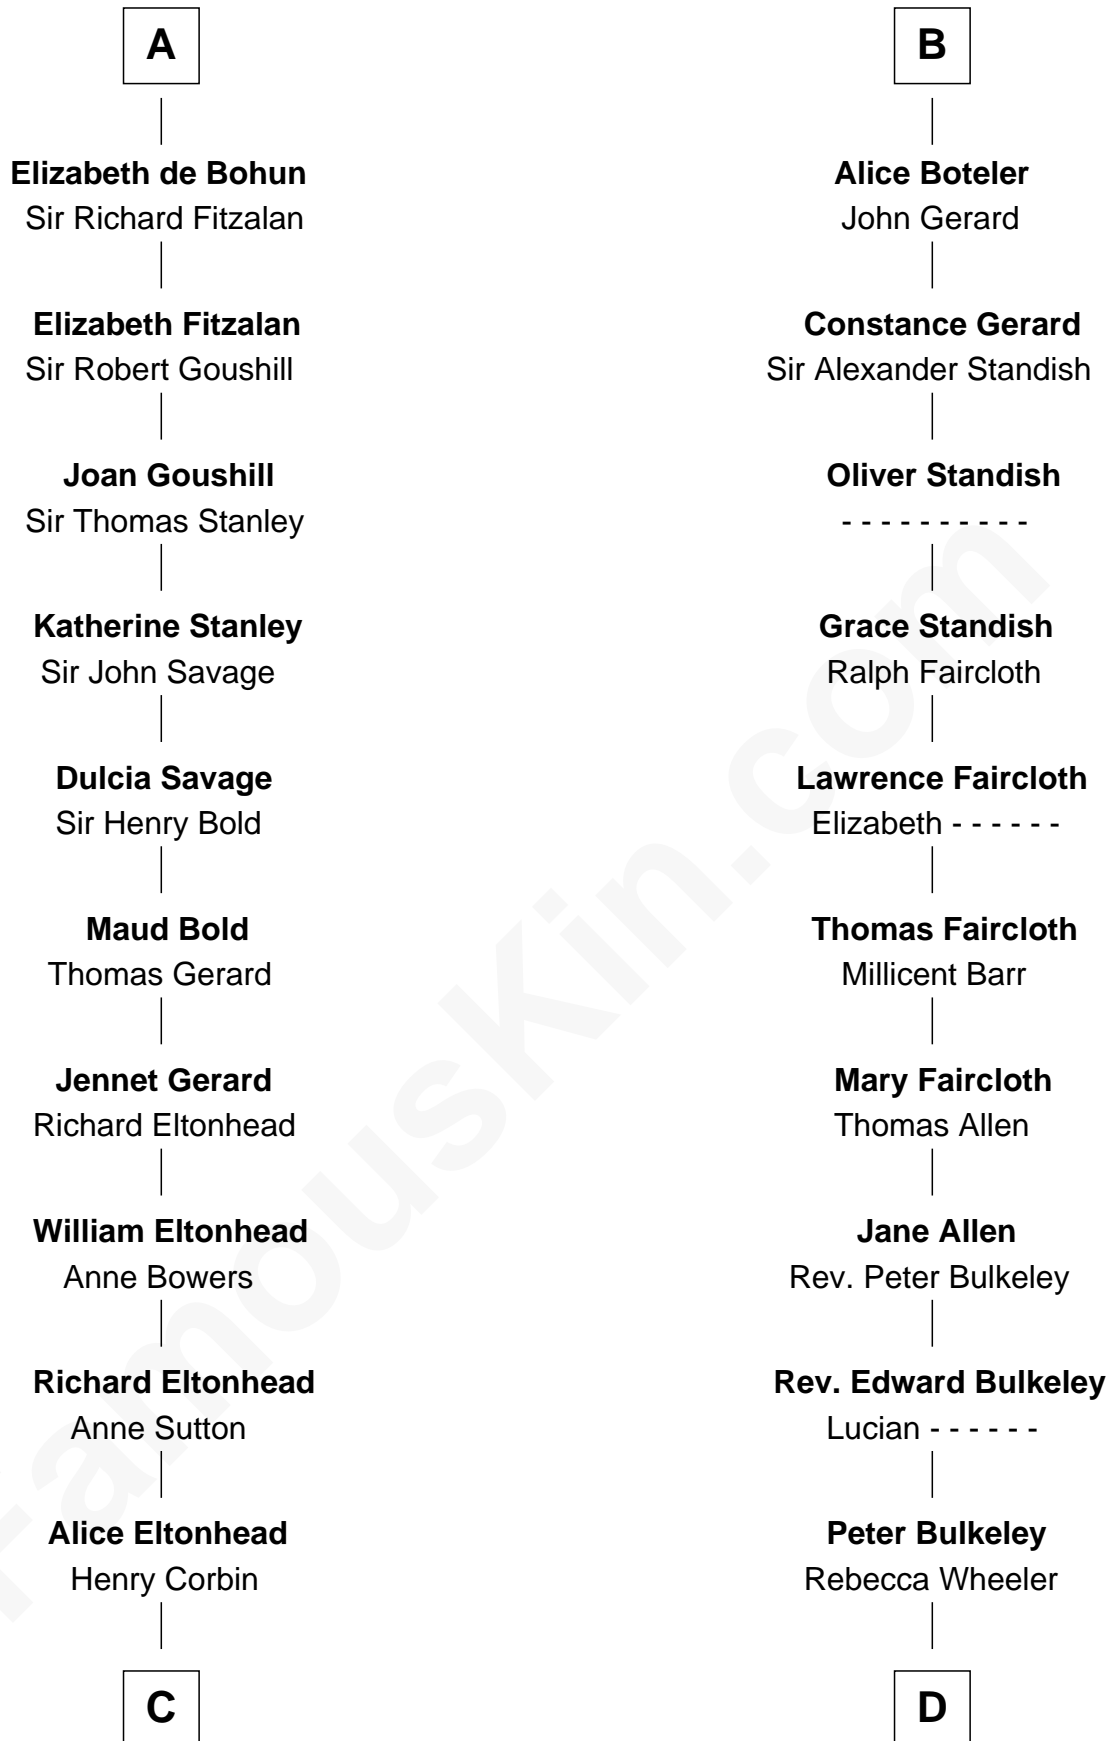

FamousKin.com Relationship Chart of

General Robert E. Lee

Confederate Army - U.S. Civil War

19th cousin 2 times removed of

Samuel Prescott

Completed Paul Revere's Midnight Ride

C

Laetitia Corbin

Richard Lee

Henry Lee

Mary Bland

Col. Henry Lee

Lucy Grymes

Maj. Gen. Henry Lee

Anne Hill Carter

General Robert E. Lee