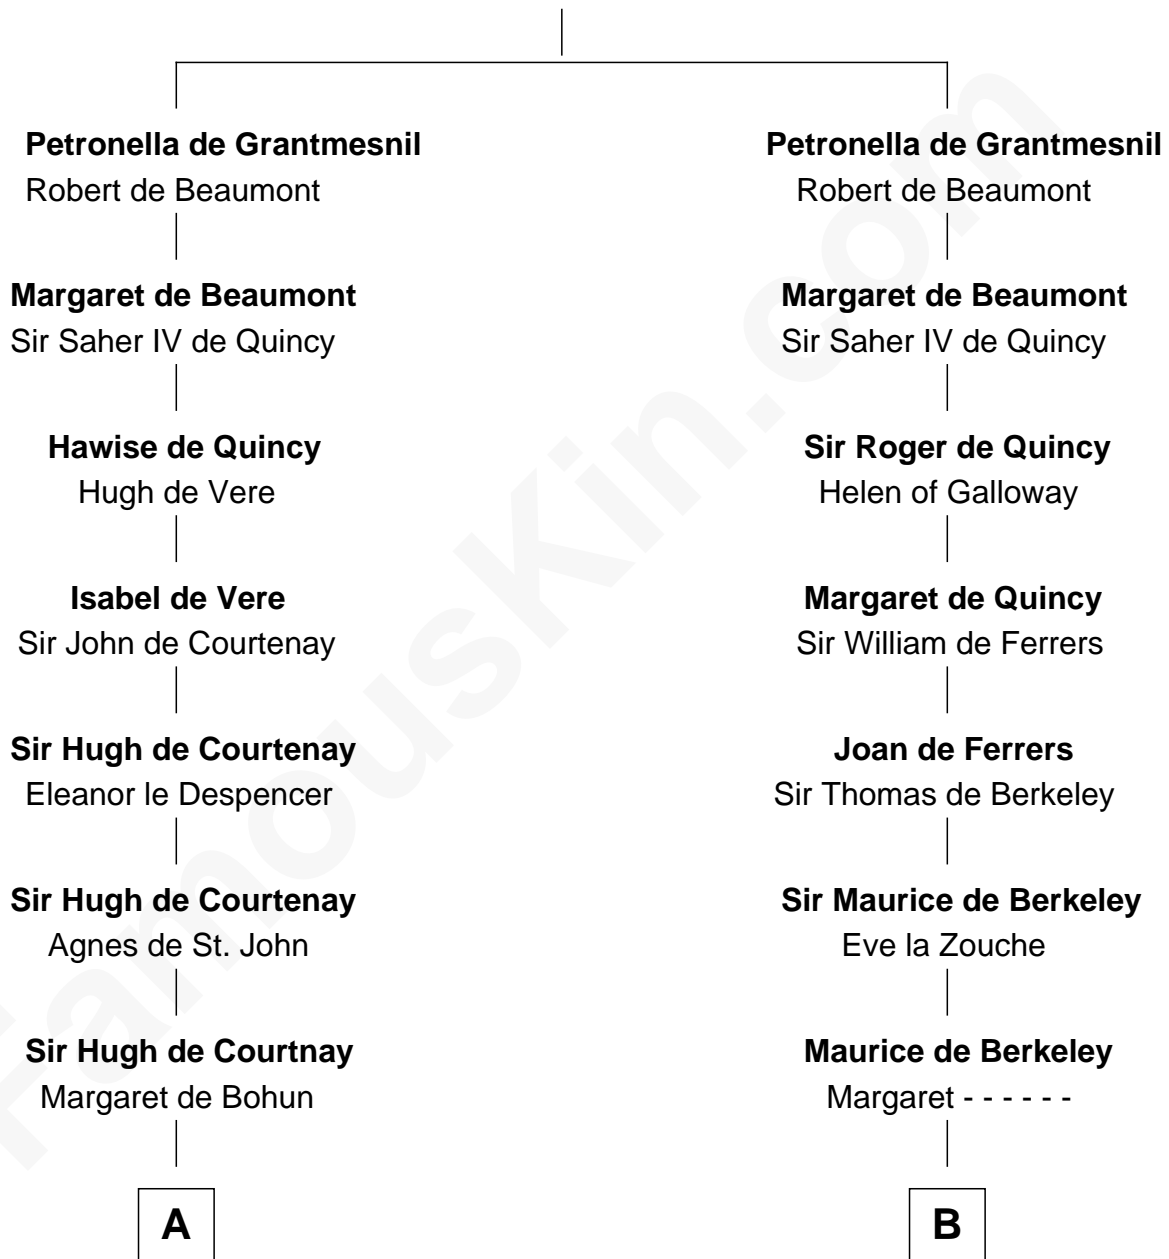

FamousKin.com

Relationship Chart of

General Robert E. Lee

Confederate Army - U.S. Civil War

21st cousin of

Samuel Prescott

Completed Paul Revere's Midnight Ride

Hugh de Grantmesnil

C

Col. Robert Carter

Judith Armistead

John Carter

Elizabeth Hill

Charles Carter

Anne Butler Moore

Anne Hill Carter