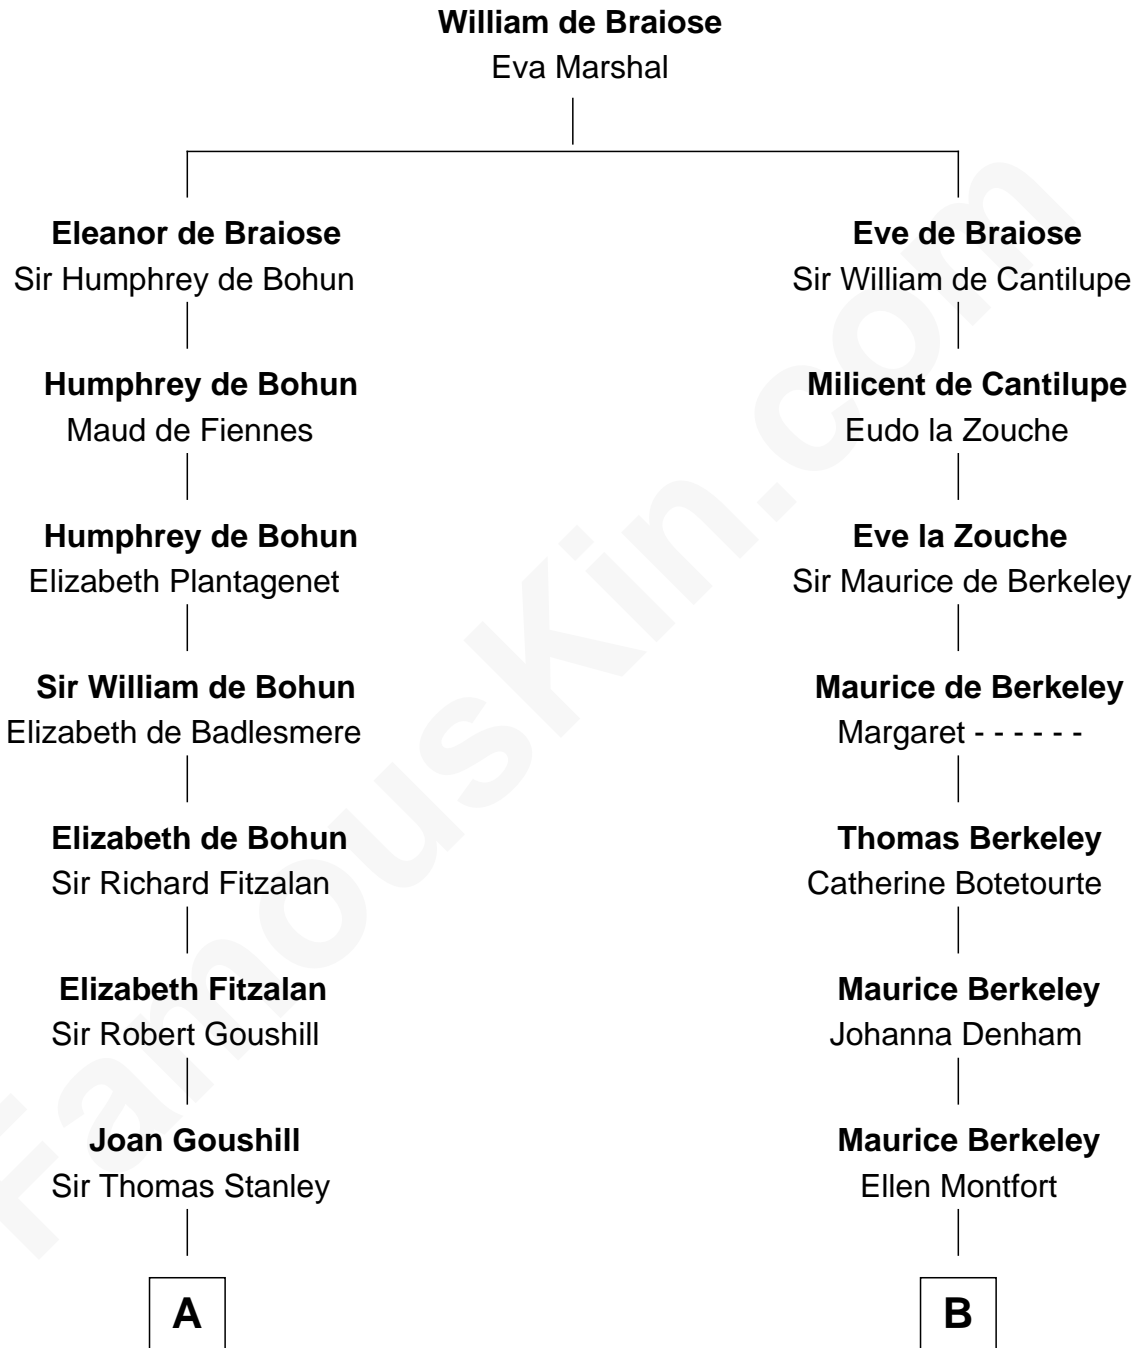

# FamousKin.com Relationship Chart of

**General Robert E. Lee**

*Confederate Army - U.S. Civil War*

18th cousin of

**Samuel Prescott**

*Completed Paul Revere's Midnight Ride*

**C**

**Maj. Gen. Henry Lee**

Anne Hill Carter

**General Robert E. Lee**

*Confederate Army - U.S. Civil War*

**D**

**Dr. Abel Prescott**

Abigail Brigham

**Samuel Prescott**

*Completed Paul Revere's Ride*