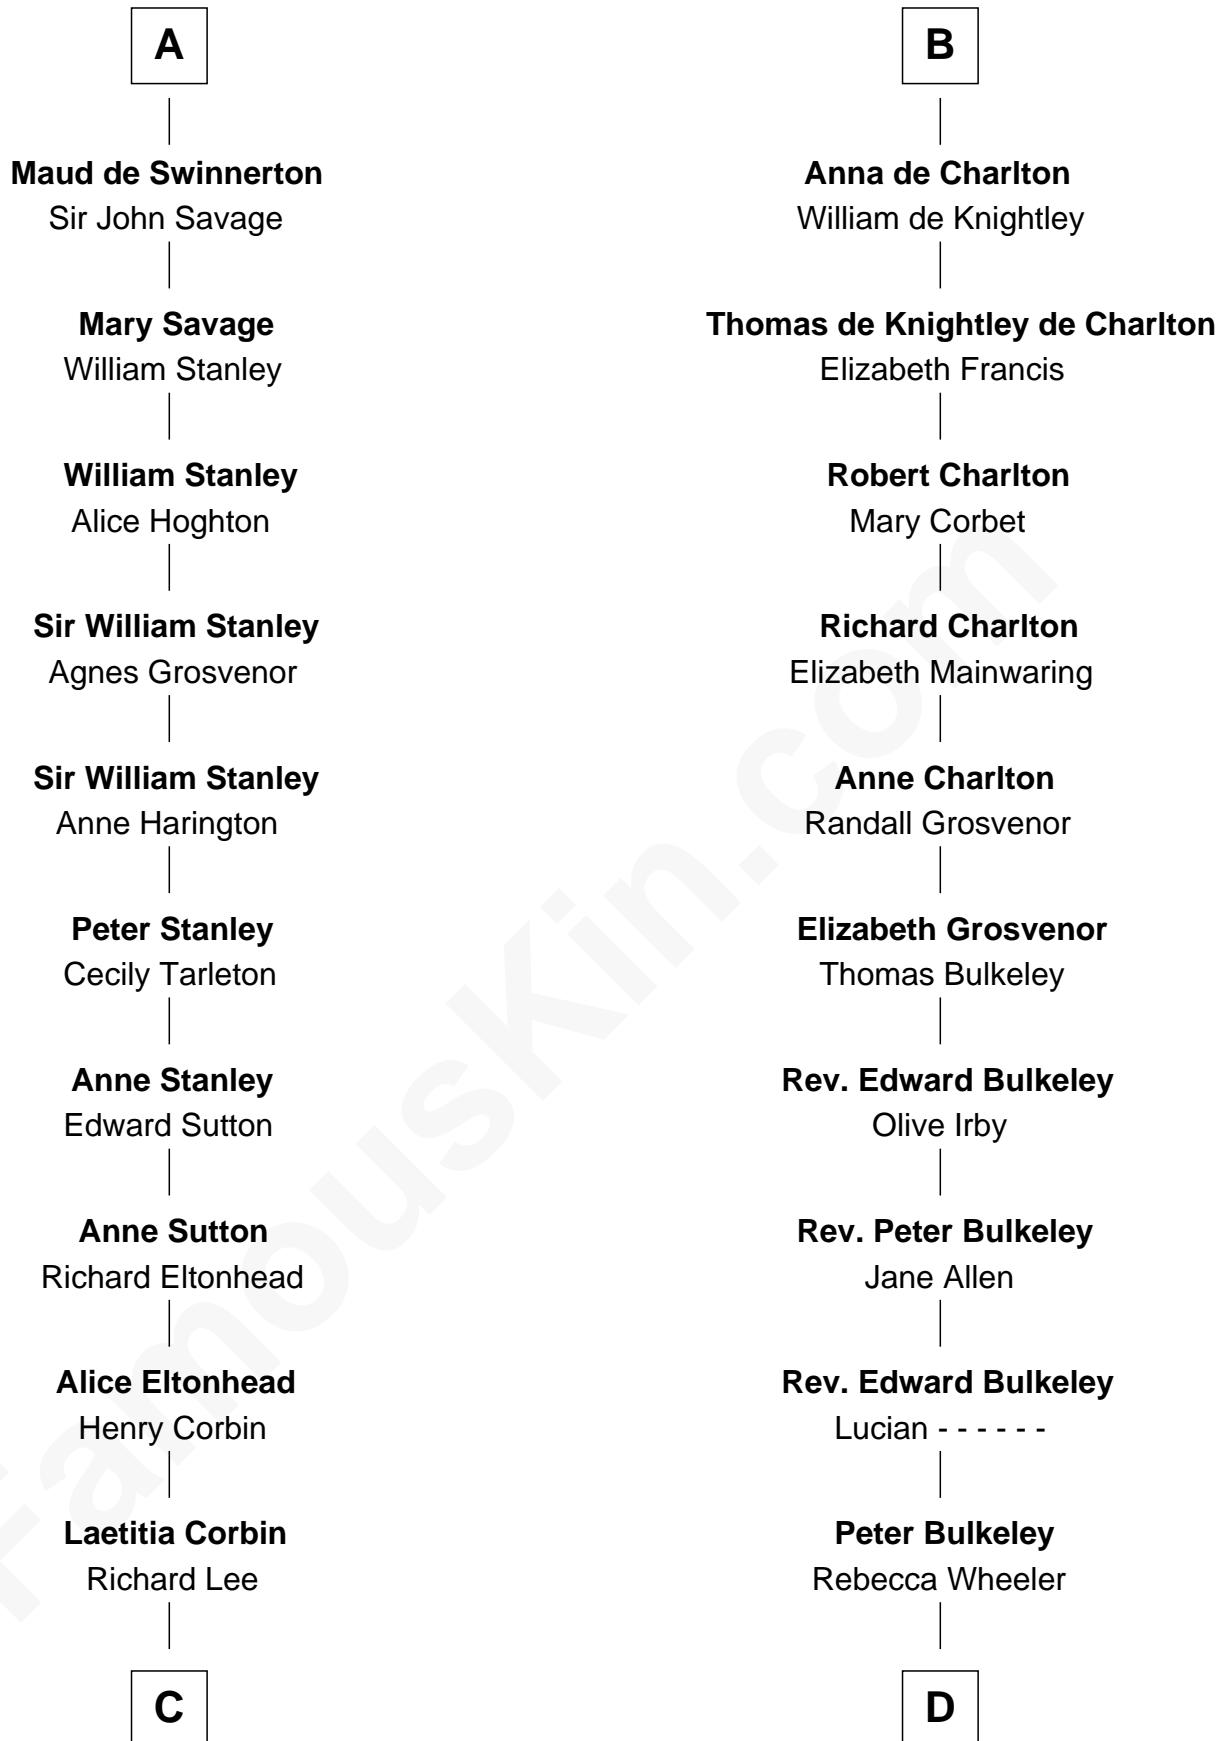

FamousKin.com Relationship Chart of

General Robert E. Lee

Confederate Army - U.S. Civil War

19th cousin 1 time removed of

Samuel Prescott

Completed Paul Revere's Midnight Ride

C

Henry Lee
Mary Bland

Col. Henry Lee
Lucy Grymes

Maj. Gen. Henry Lee
Anne Hill Carter

General Robert E. Lee
Confederate Army - U.S. Civil War

D

Rebecca Bulkeley
Dr. Jonathan Prescott

Dr. Abel Prescott
Abigail Brigham

Samuel Prescott
Completed Paul Revere's Ride