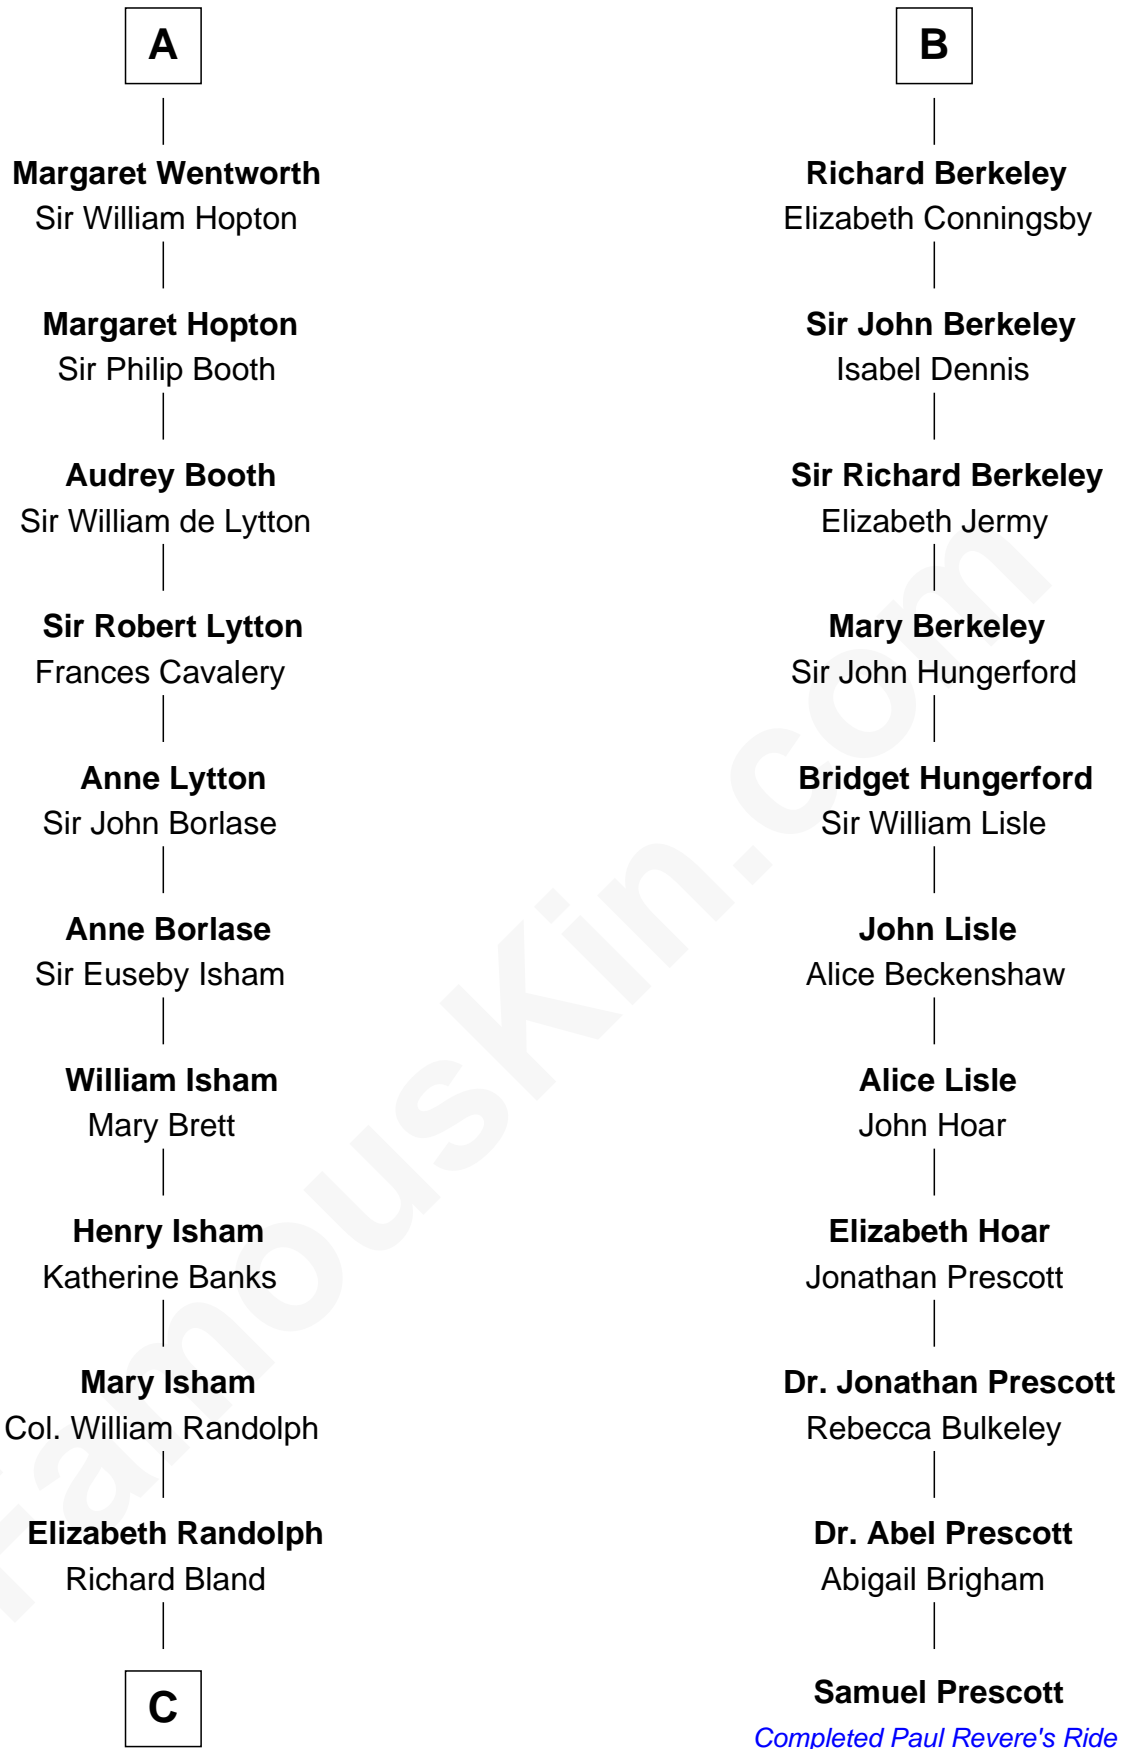

FamousKin.com Relationship Chart of

General Robert E. Lee

Confederate Army - U.S. Civil War

17th cousin 3 times removed of

Samuel Prescott

Completed Paul Revere's Midnight Ride

Sir William de Ferrers

C

—
Mary Bland

Henry Lee

—
Col. Henry Lee

Lucy Grymes

—
Maj. Gen. Henry Lee

Anne Hill Carter

—
General Robert E. Lee

Confederate Army - U.S. Civil War