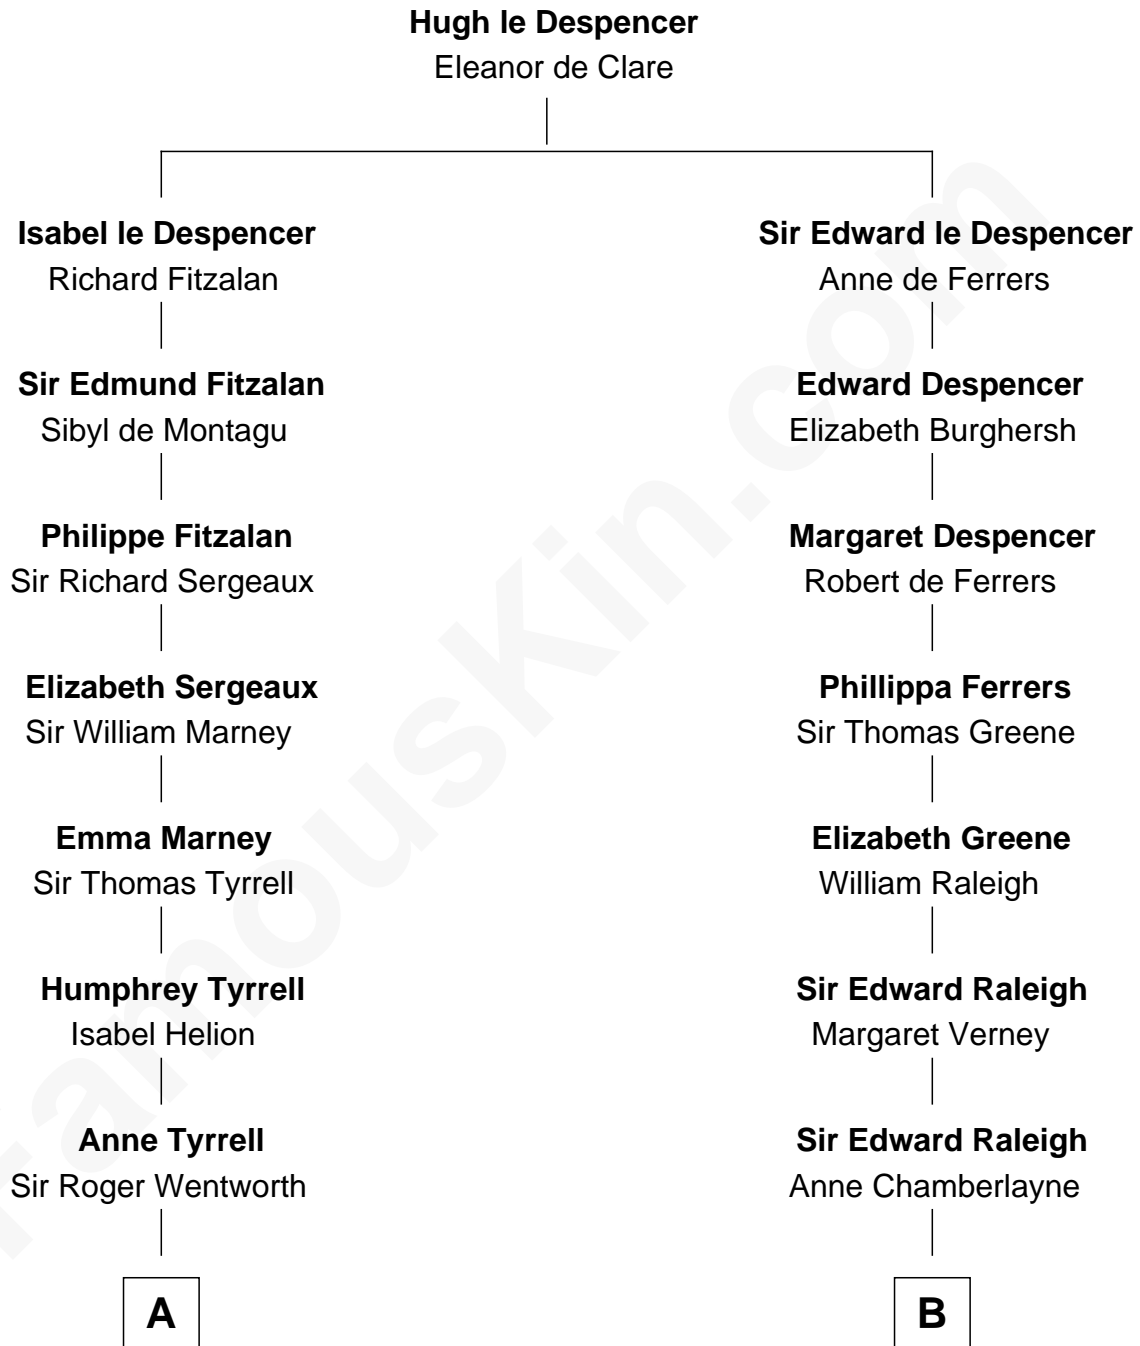

FamousKin.com Relationship Chart of

General Robert E. Lee

Confederate Army - U.S. Civil War

17th cousin 1 time removed of

Stephen A. Douglas

Participated in Lincoln-Douglas Debates

C

Dr. Stephen Arnold Douglass

Sarah Fiske

Stephen A. Douglas

The Lincoln-Douglas Debates

FamousKin.com