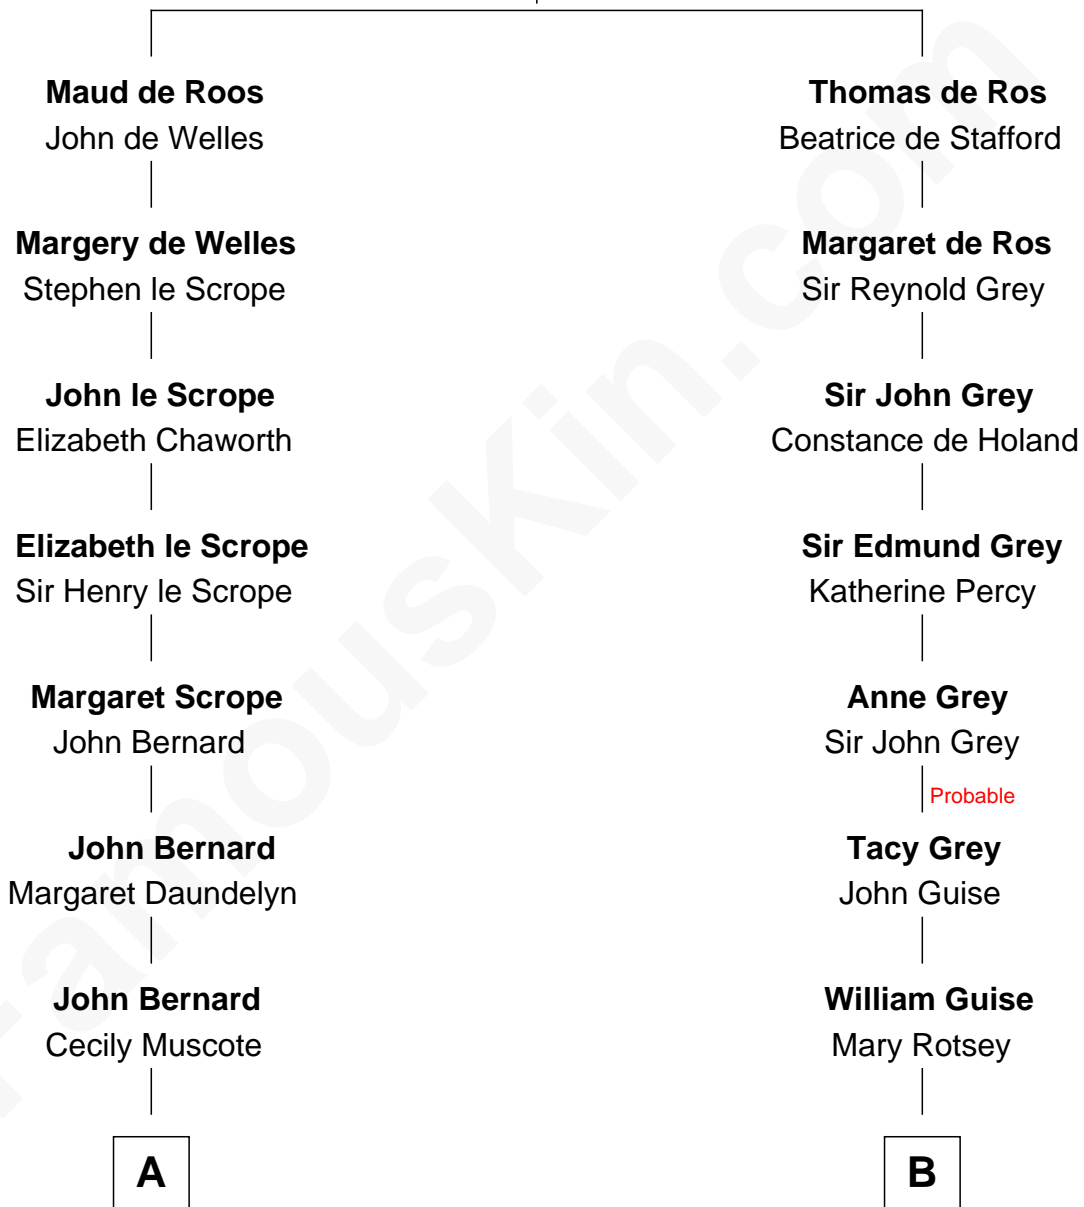

# FamousKin.com Relationship Chart of

**General Robert E. Lee**

*Confederate Army - U.S. Civil War*

15th cousin 6 times removed of

**Billie Eilish**

*Singer and Songwriter*

**Sir William de Ros**  
Margery de Badlesmere

C

**William Torrey Baird**  
Anne Merideth Grant

**Collier Whittemore Baird**  
Dorothy Grace Norton

**William Norton Baird**  
Edith May Shaw

**Maggie May Baird**  
Patrick O'Connell

**Billie Eilish**  
*Singer and Songwriter*