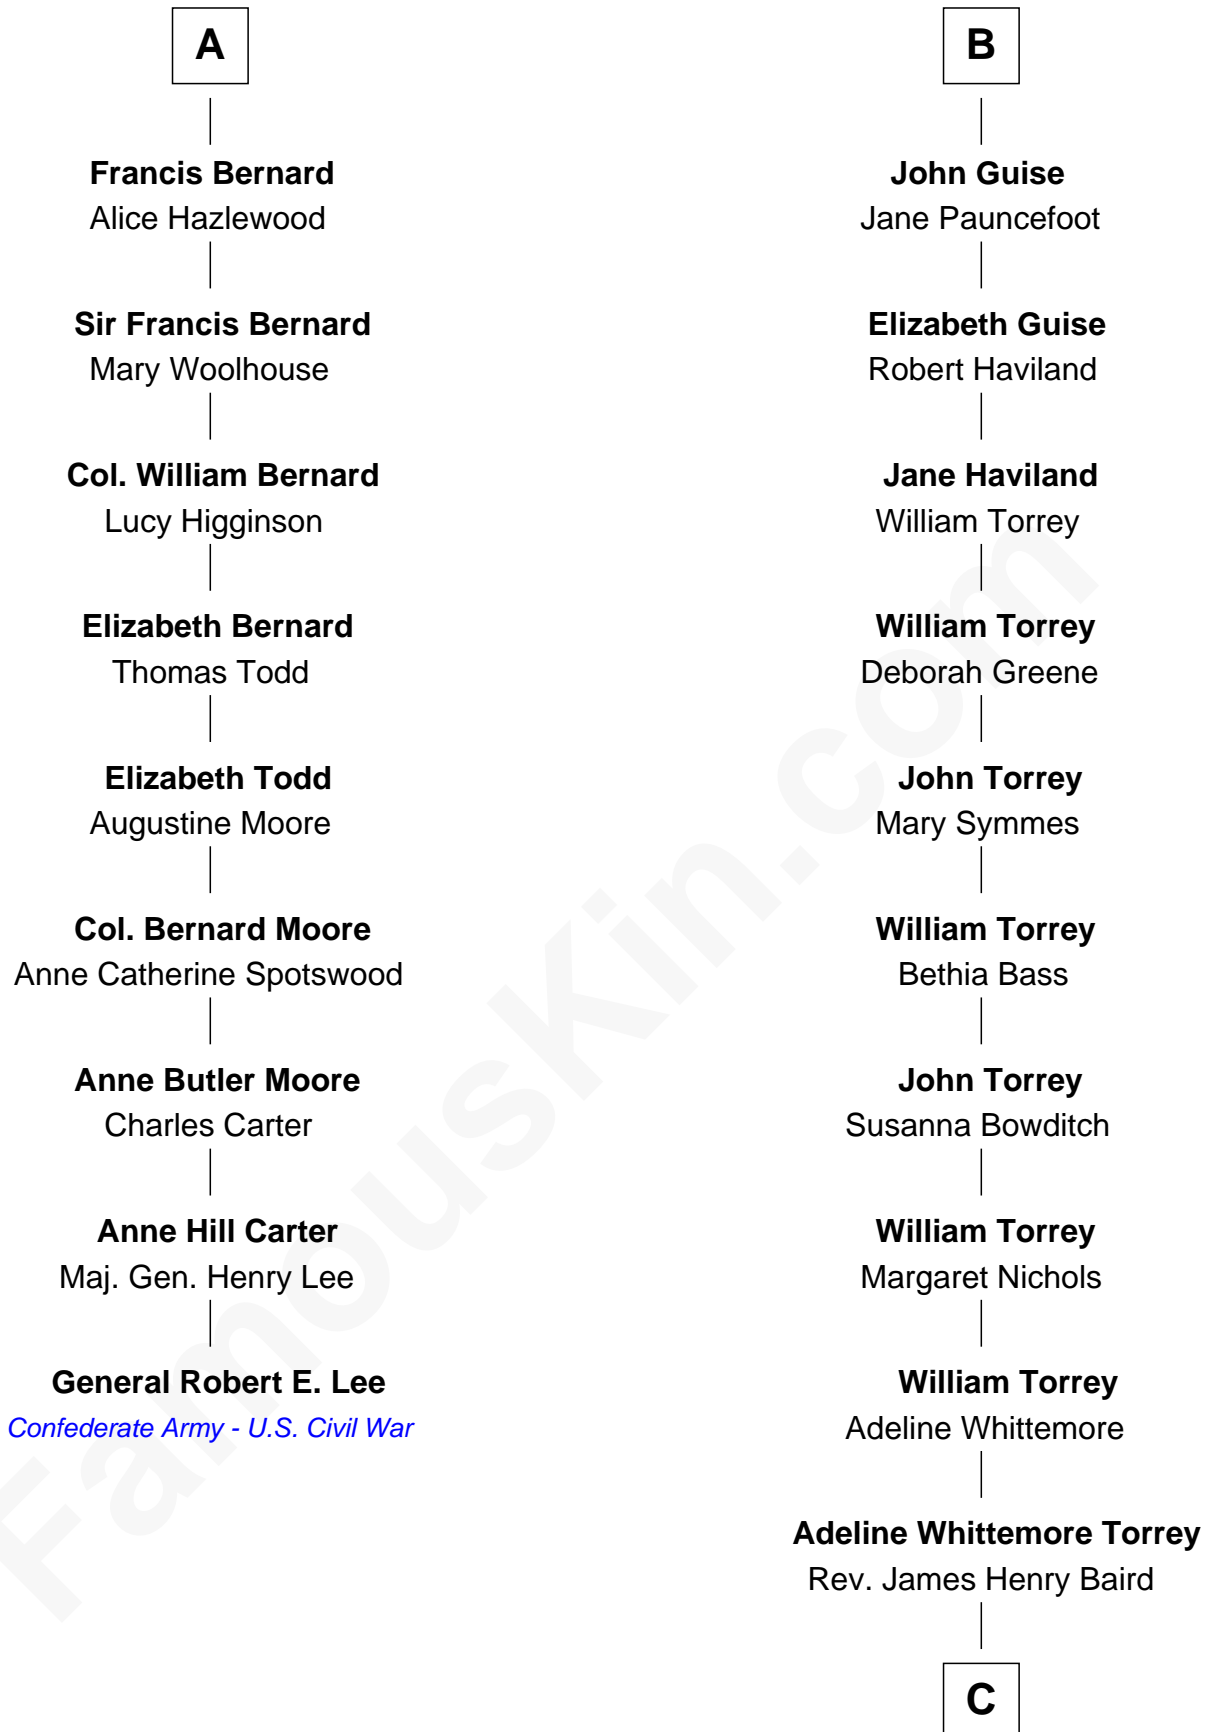

# FamousKin.com Relationship Chart of

**General Robert E. Lee**

*Confederate Army - U.S. Civil War*

15th cousin 6 times removed of

**Billie Eilish**

*Singer and Songwriter*

**Sir William de Ros**  
Margery de Badlesmere

C

**William Torrey Baird**  
Anne Merideth Grant

**Collier Whittemore Baird**  
Dorothy Grace Norton

**William Norton Baird**  
Edith May Shaw

**Maggie May Baird**  
Patrick O'Connell

**Billie Eilish**  
*Singer and Songwriter*