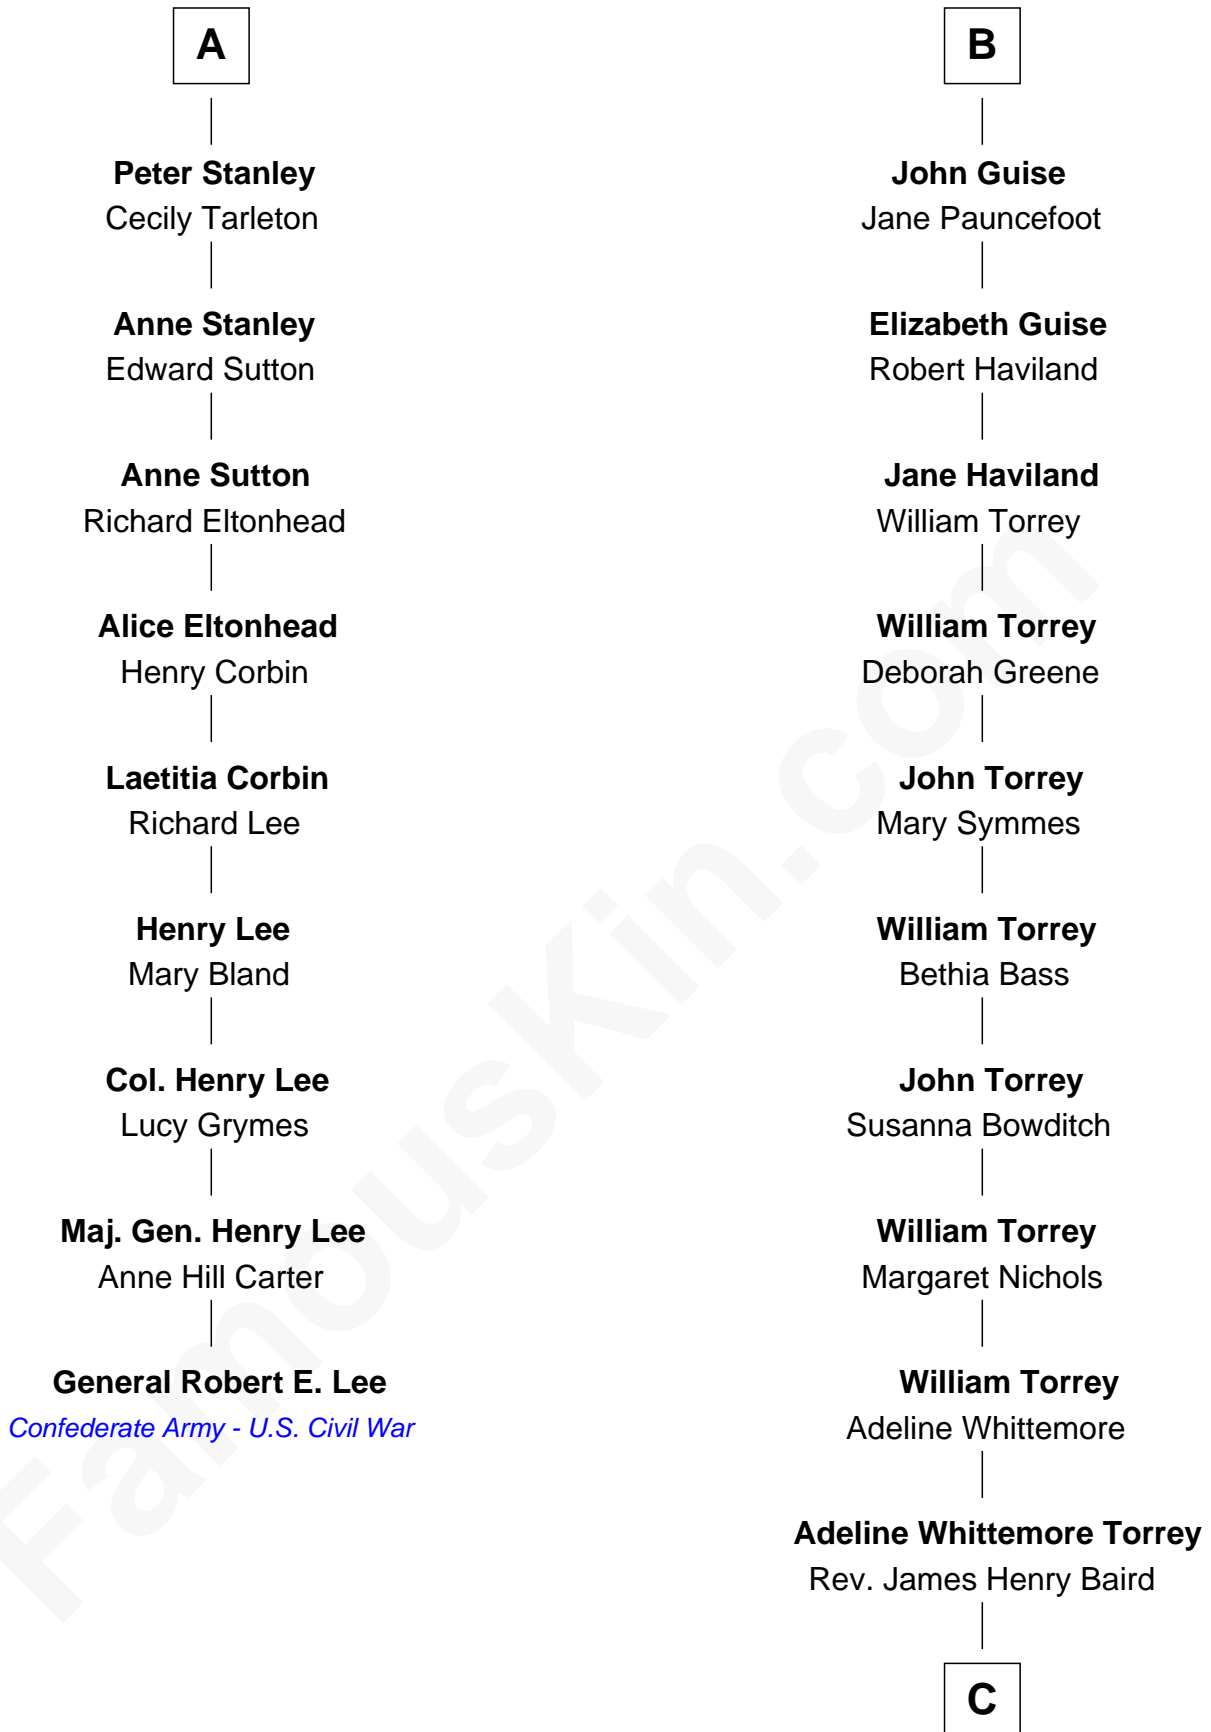

# FamousKin.com Relationship Chart of

**General Robert E. Lee**

*Confederate Army - U.S. Civil War*

15th cousin 6 times removed of

**Billie Eilish**

*Singer and Songwriter*

C

**William Torrey Baird**  
Anne Merideth Grant

**Collier Whittemore Baird**  
Dorothy Grace Norton

**William Norton Baird**  
Edith May Shaw

**Maggie May Baird**  
Patrick O'Connell

**Billie Eilish**  
*Singer and Songwriter*