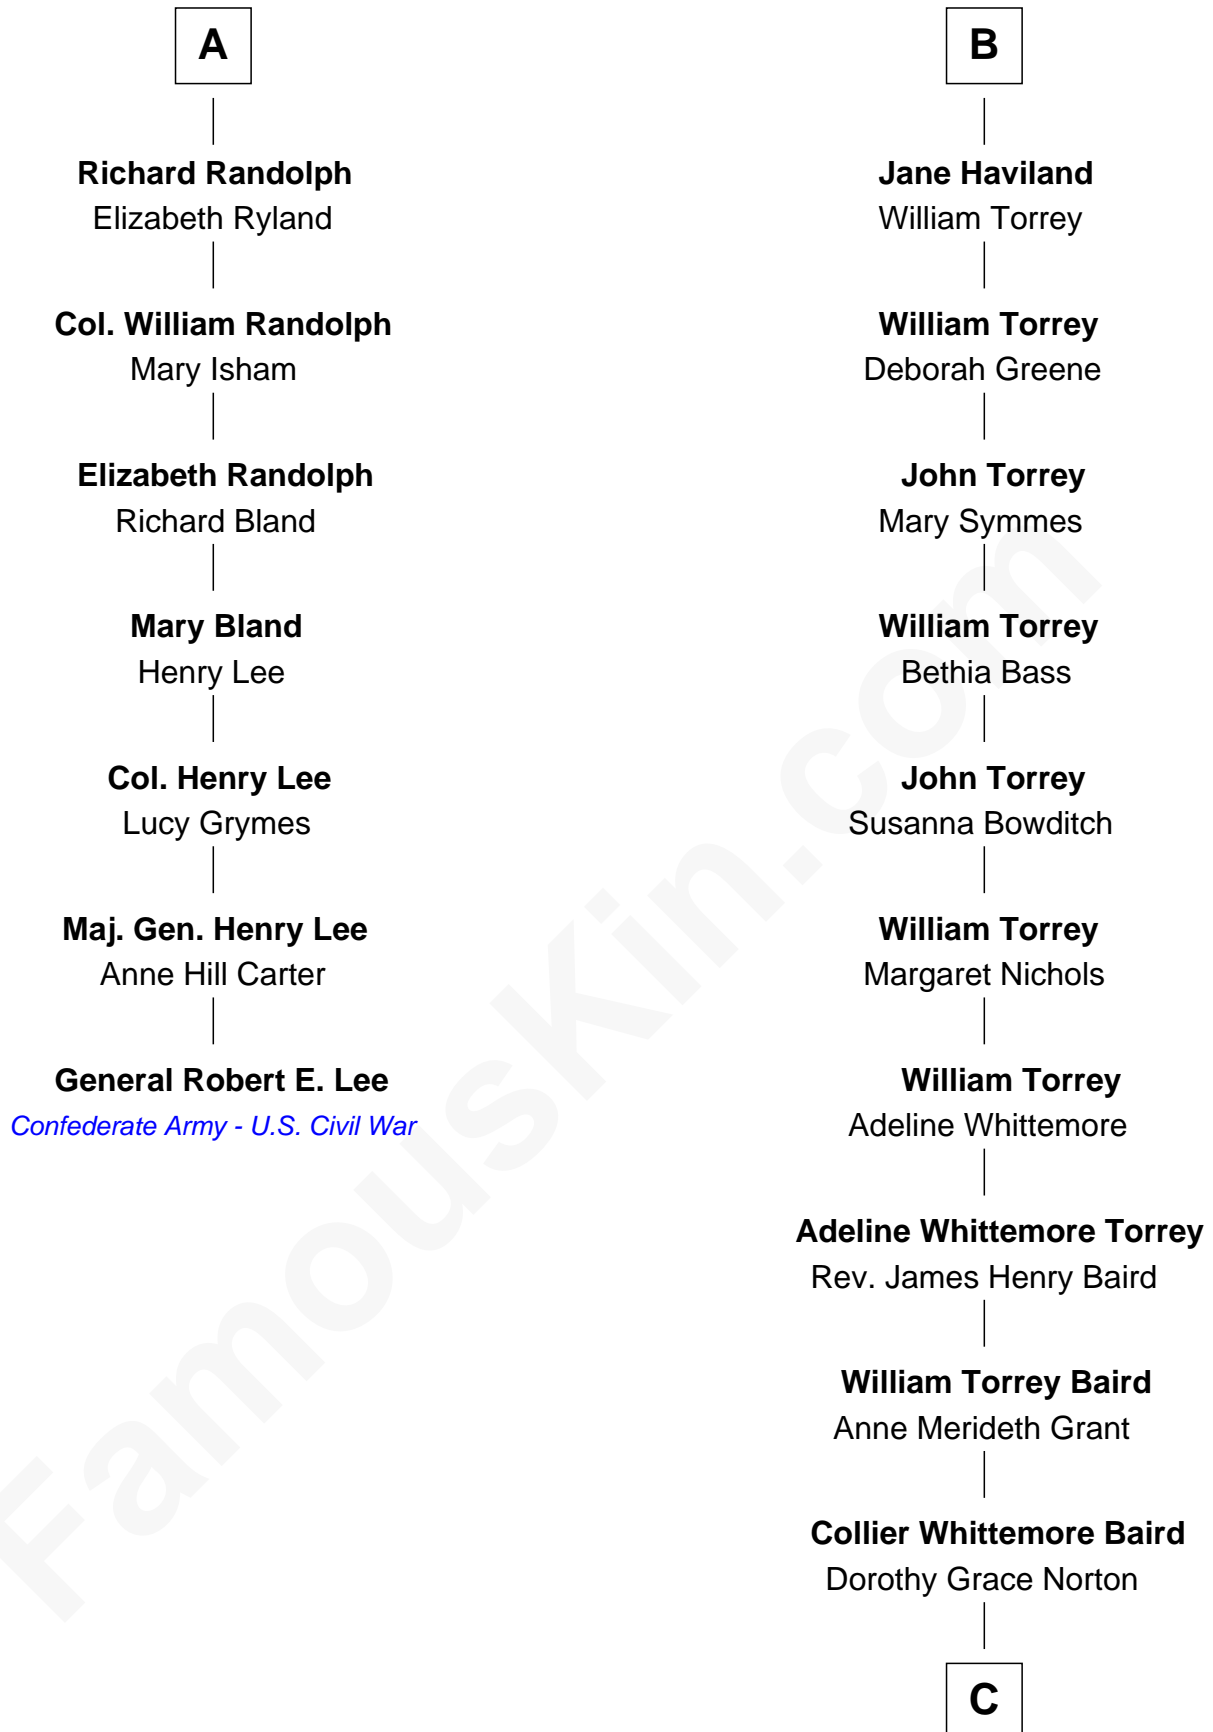

FamousKin.com Relationship Chart of

General Robert E. Lee

Confederate Army - U.S. Civil War

13th cousin 6 times removed of

Billie Eilish

Singer and Songwriter

Sir Ralph Neville

Joan Beaufort

Anne Tanfield

Clement Vincent

Elizabeth Vincent

Richard Lane

Dorothy Lane

William Randolph

A

Eleanor Neville

Sir Henry Percy

Katherine Percy

Sir Edmund Grey

Anne Grey

Sir John Grey

Probable

Tacy Grey

John Guise

William Guise

Mary Rotsey

John Guise

Jane Pauncefoot

Elizabeth Guise

Robert Haviland

B

C