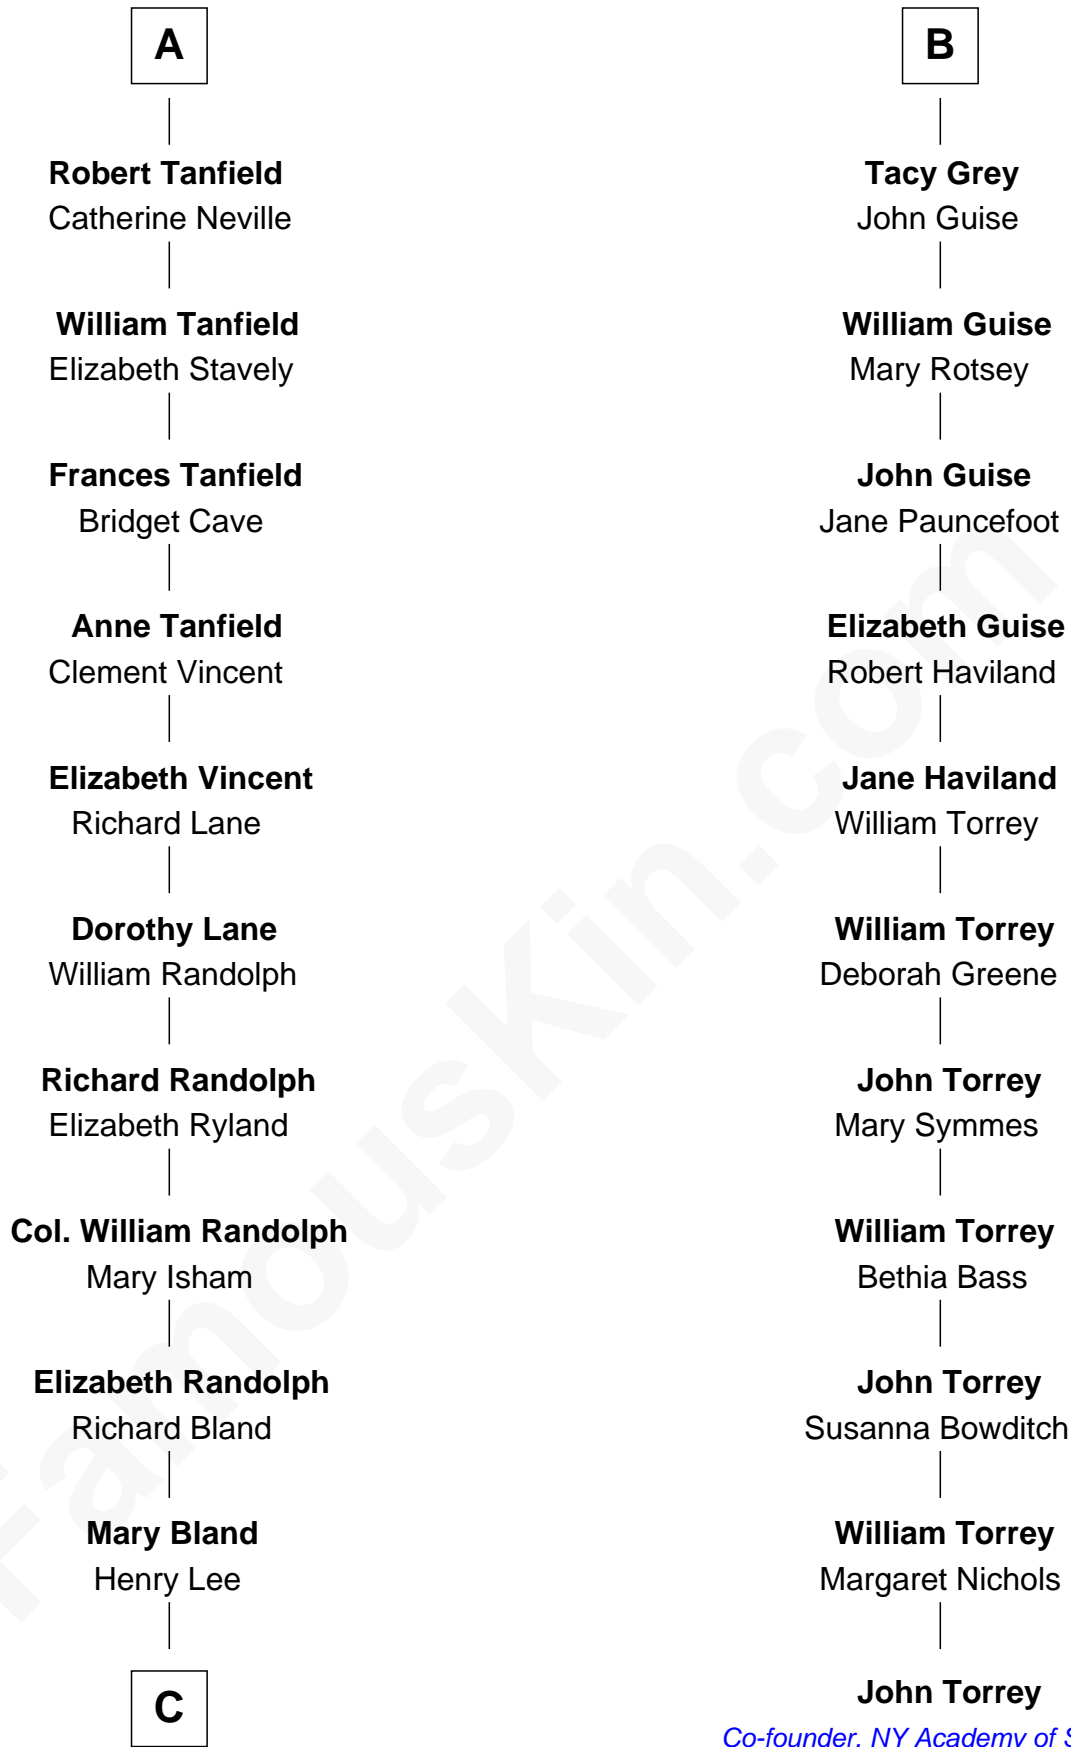

FamousKin.com Relationship Chart of

General Robert E. Lee

Confederate Army - U.S. Civil War

17th cousin 2 times removed of

John Torrey

Co-founder, NY Academy of Science

Roger de Mortimer

Joan de Geneville

C

Col. Henry Lee

Lucy Grymes

Maj. Gen. Henry Lee

Anne Hill Carter

General Robert E. Lee

Confederate Army - U.S. Civil War

FamousKin.com