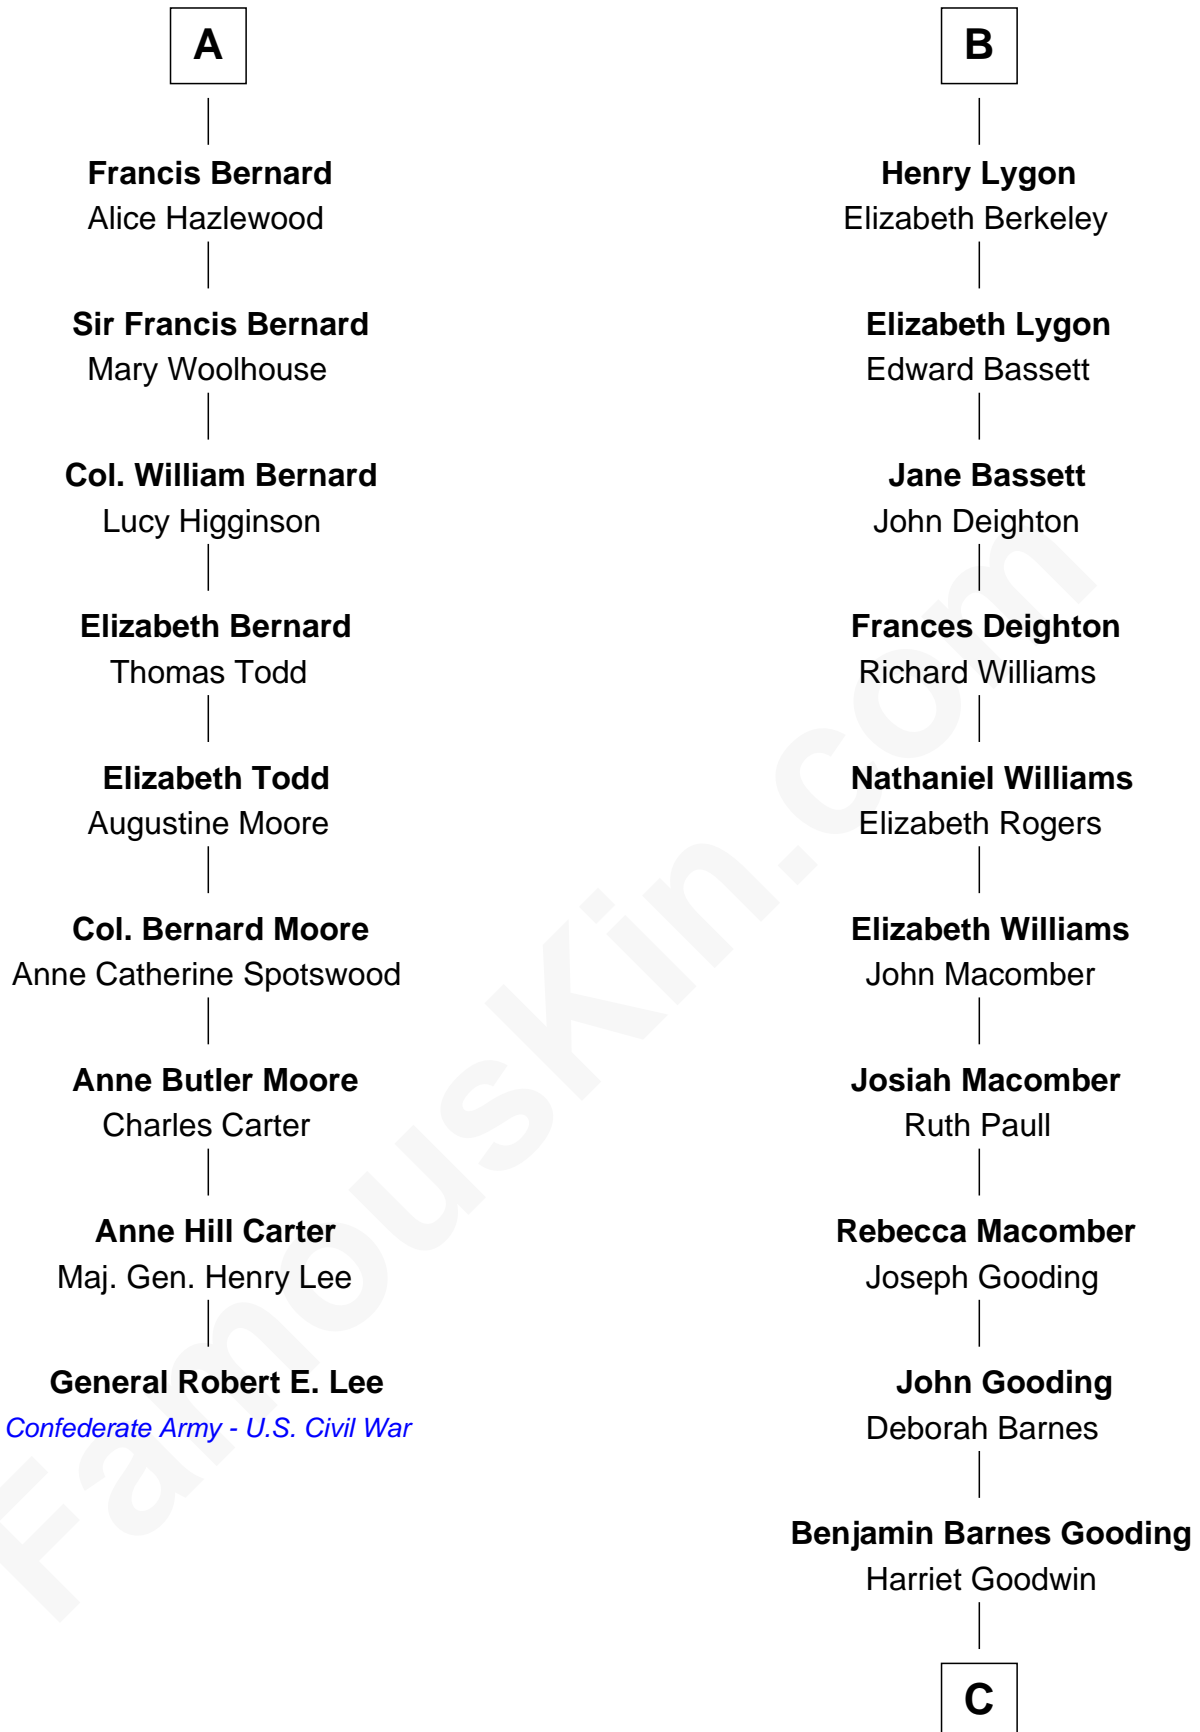

FamousKin.com Relationship Chart of

General Robert E. Lee

Confederate Army - U.S. Civil War

15th cousin 3 times removed of

Mary Winthrop Gooding

Prolific Mayflower Descendant

C

Benjamin Winthrop Gooding

Lydia Sprague Freeman

Mary Winthrop Gooding

Prolific Mayflower Descendant

FamousKin.com