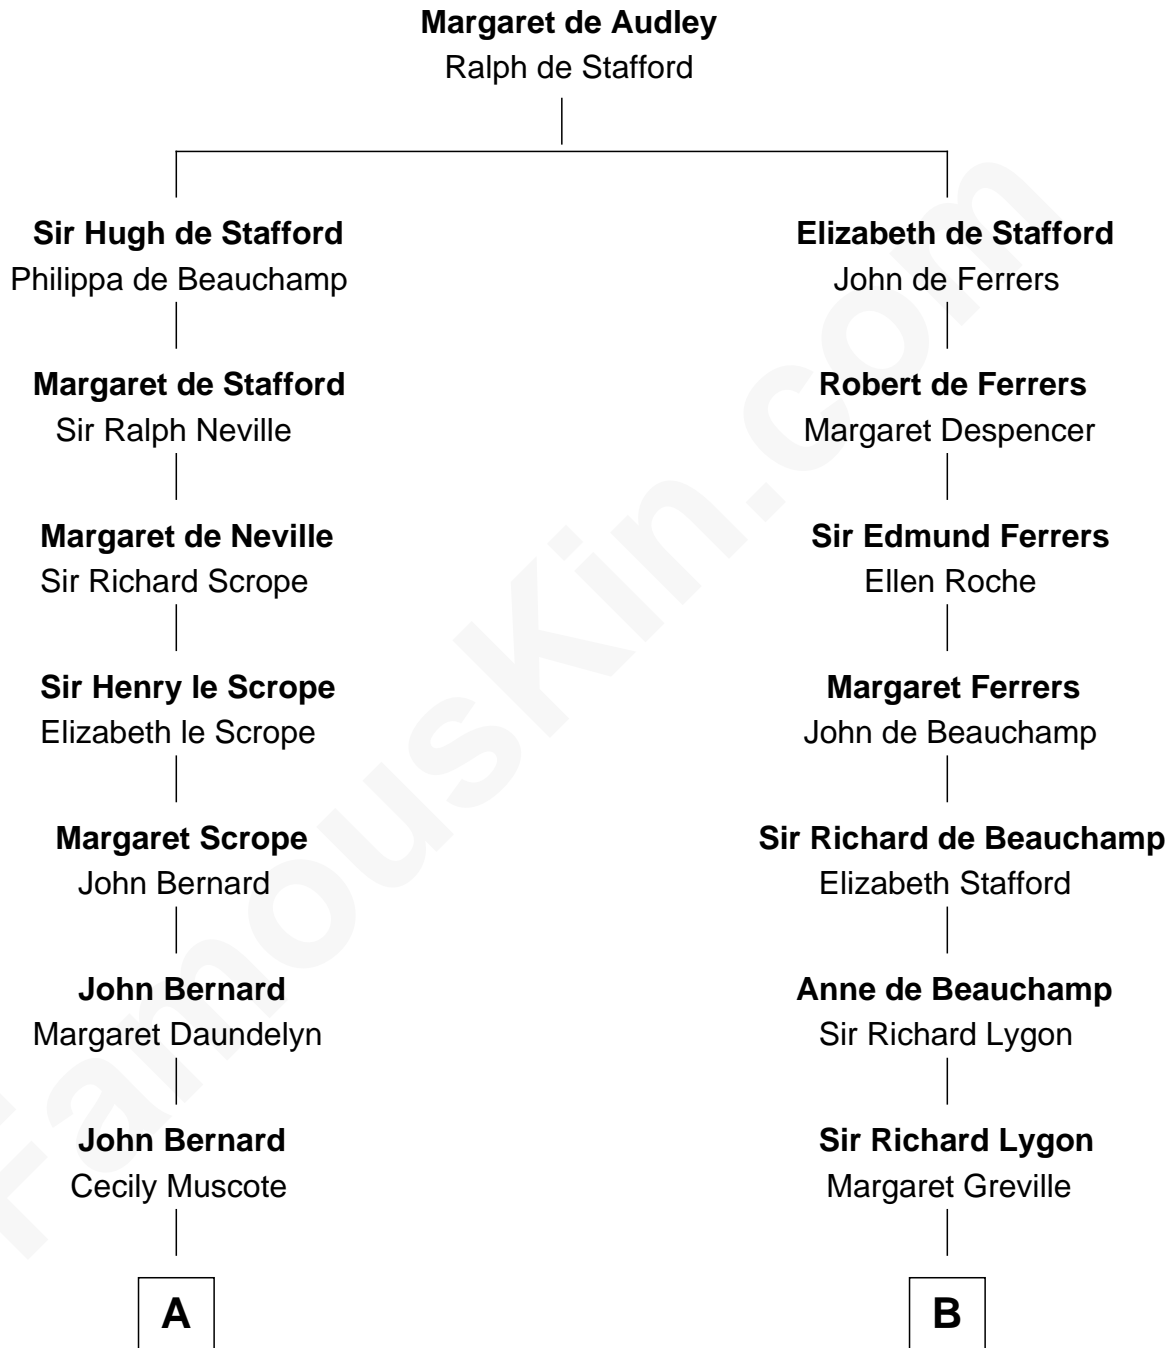

FamousKin.com Relationship Chart of

General Robert E. Lee

Confederate Army - U.S. Civil War

15th cousin 3 times removed of

Mary Winthrop Gooding

Prolific Mayflower Descendant

C

Benjamin Winthrop Gooding

Lydia Sprague Freeman

Mary Winthrop Gooding

Prolific Mayflower Descendant

FamousKin.com