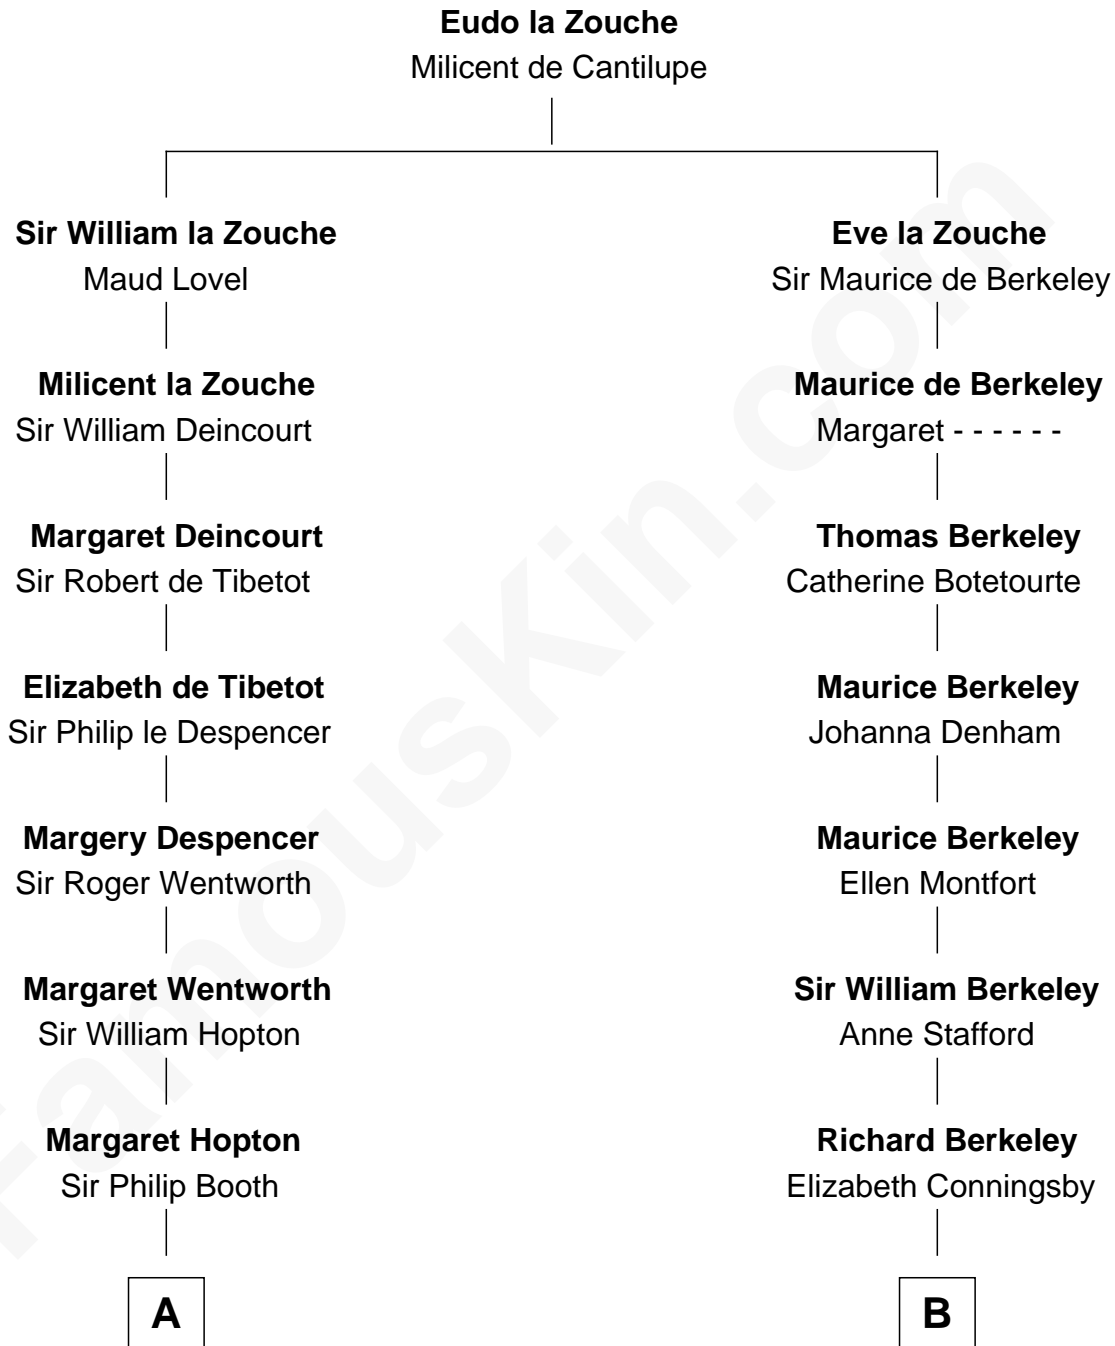

# FamousKin.com Relationship Chart of

**General Robert E. Lee**

*Confederate Army - U.S. Civil War*

18th cousin 1 time removed of

**Mary Winthrop Gooding**

*Prolific Mayflower Descendant*

**C**

**Maj. Gen. Henry Lee**

Anne Hill Carter

**General Robert E. Lee**

*Confederate Army - U.S. Civil War*

**D**

**Benjamin Barnes Gooding**

Harriet Goodwin

**Benjamin Winthrop Gooding**

Lydia Sprague Freeman

**Mary Winthrop Gooding**

*Prolific Mayflower Descendant*

FamousKin.com