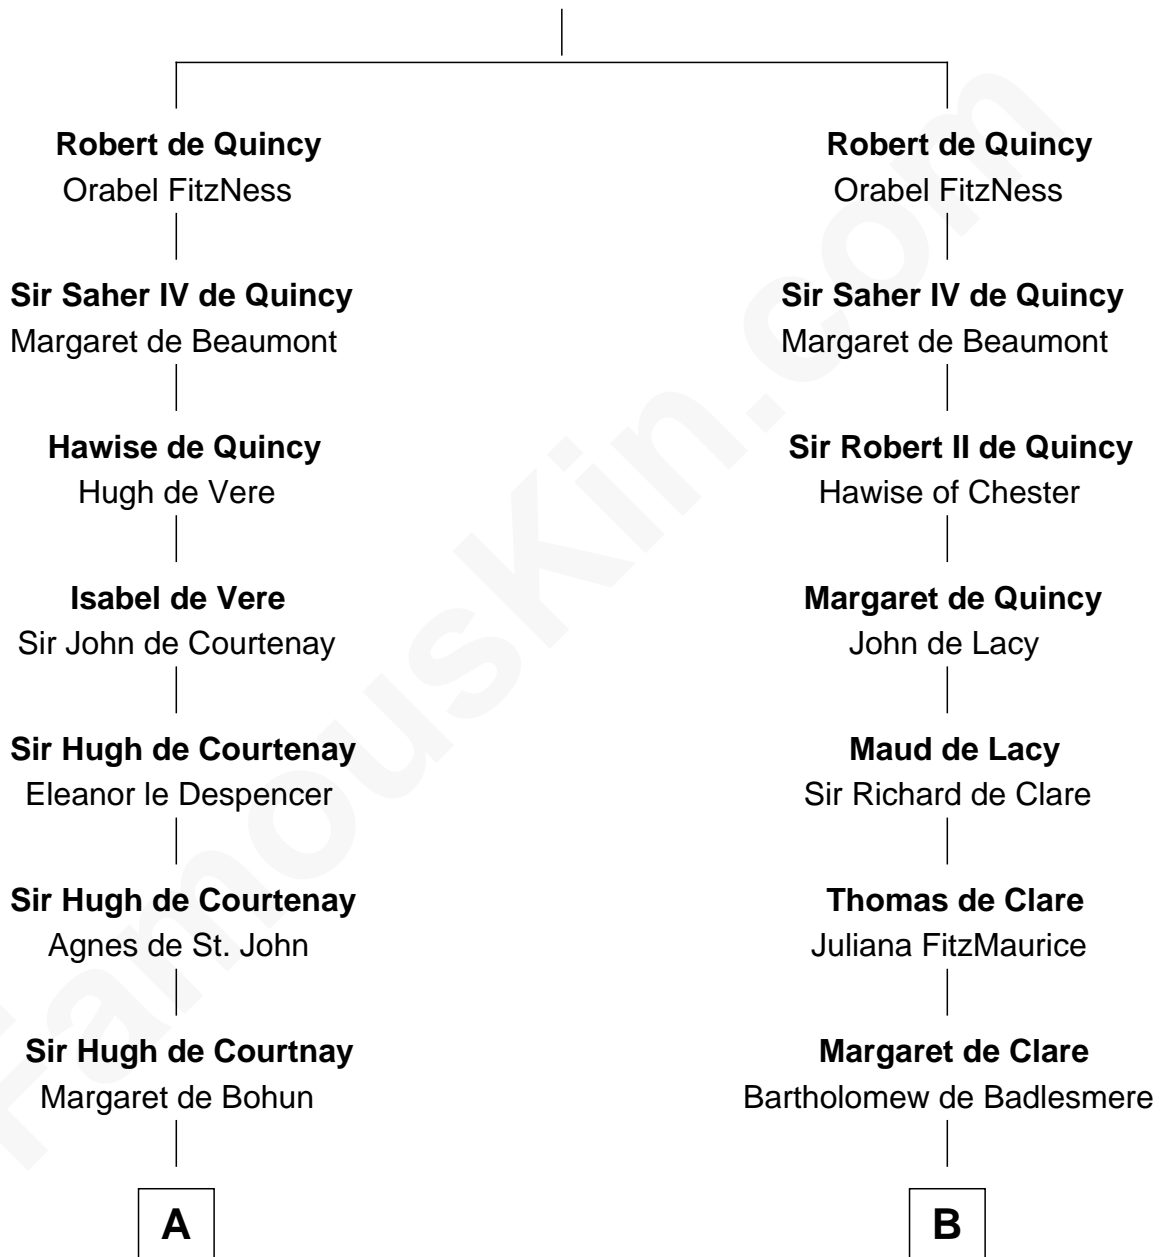

# FamousKin.com Relationship Chart of

**General Robert E. Lee**

*Confederate Army - U.S. Civil War*

20th cousin 1 time removed of

**Roger Sherman**

*Signer of the Declaration of Independence*

**Saheer I de Quincy**

Maud de St. Liz

**C**

**Col. Robert Carter**  
Judith Armistead

**John Carter**  
Elizabeth Hill

**Charles Carter**  
Anne Butler Moore

**Anne Hill Carter**  
Maj. Gen. Henry Lee

**General Robert E. Lee**  
*Confederate Army - U.S. Civil War*

**D**

**Mary Palgrave**  
Roger Wellington

**Benjamin Wellington**  
Elizabeth Sweetman

**Mehetable Wellington**  
William Sherman

**Roger Sherman**  
*Signer of Declaration of Independence*