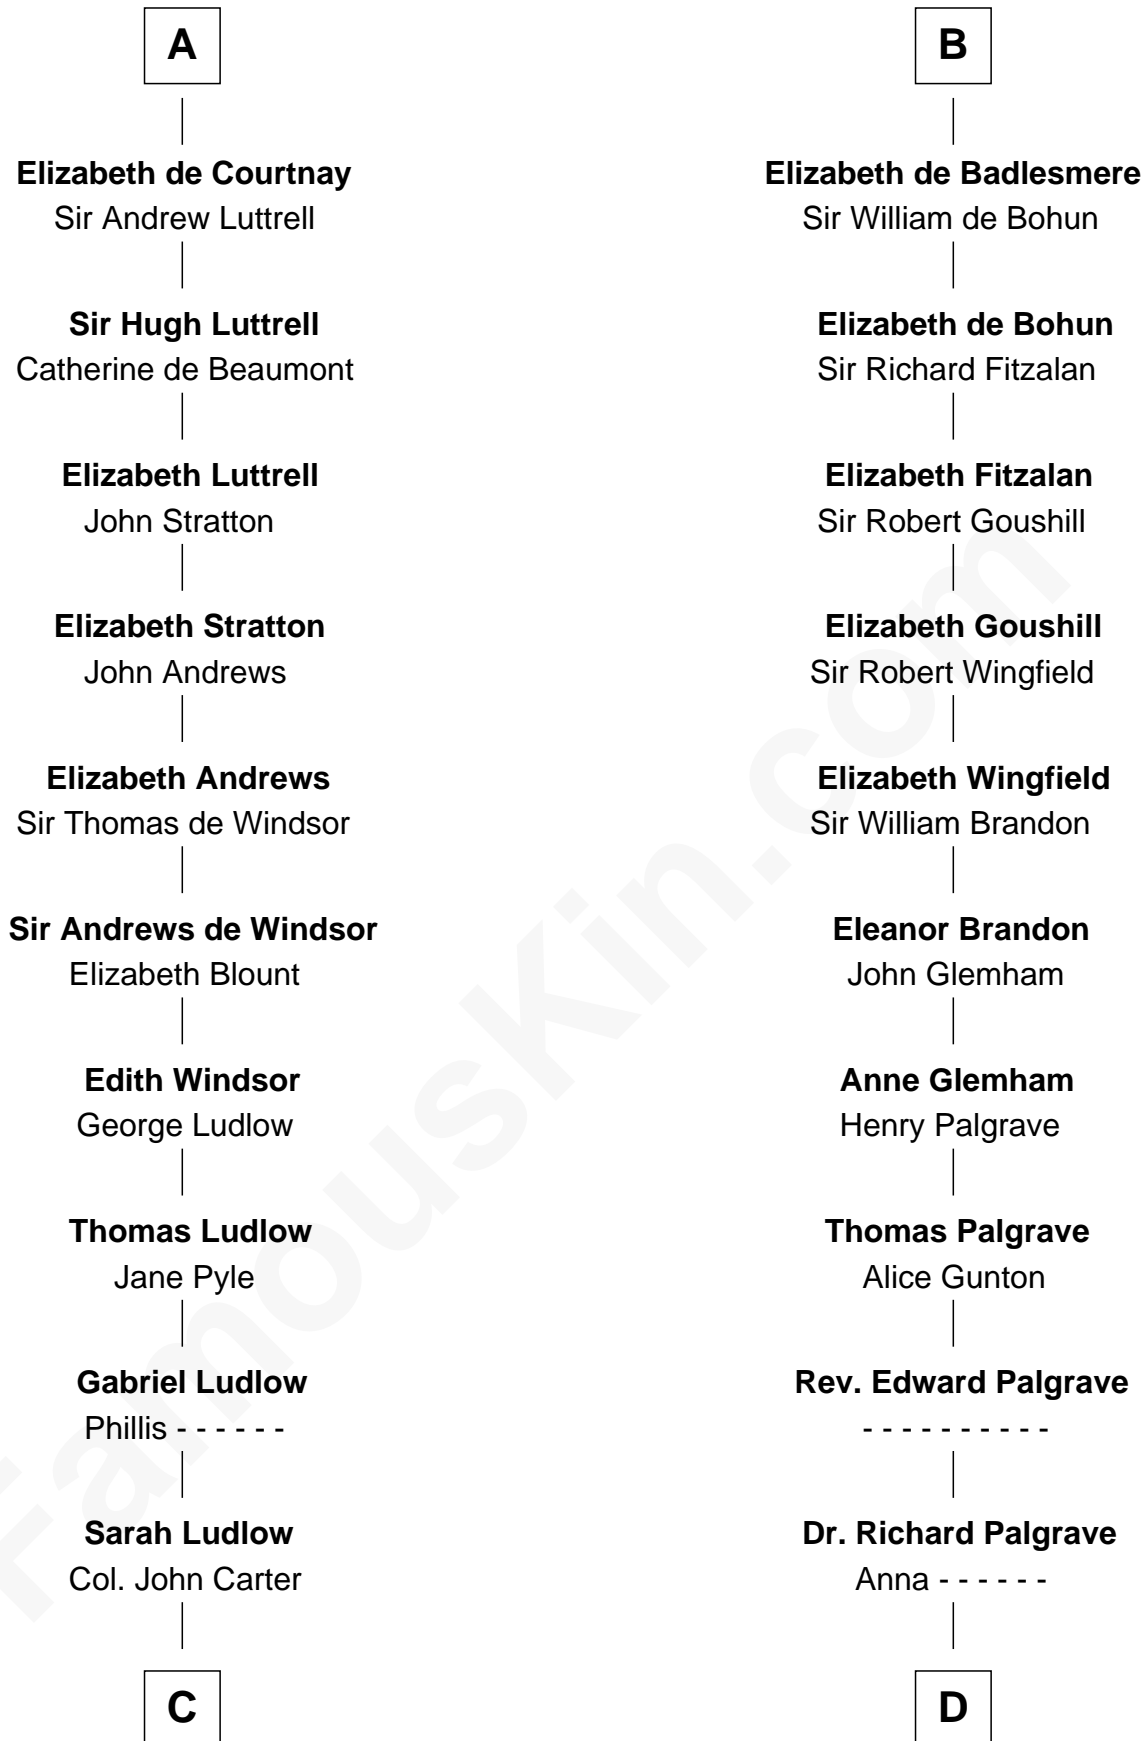

# FamousKin.com Relationship Chart of

**General Robert E. Lee**

*Confederate Army - U.S. Civil War*

20th cousin 1 time removed of

**Roger Sherman**

*Signer of the Declaration of Independence*

**Saheer I de Quincy**

Maud de St. Liz

**C**

**Col. Robert Carter**  
Judith Armistead

**John Carter**  
Elizabeth Hill

**Charles Carter**  
Anne Butler Moore

**Anne Hill Carter**  
Maj. Gen. Henry Lee

**General Robert E. Lee**  
*Confederate Army - U.S. Civil War*

**D**

**Mary Palgrave**  
Roger Wellington

**Benjamin Wellington**  
Elizabeth Sweetman

**Mehetable Wellington**  
William Sherman

**Roger Sherman**  
*Signer of Declaration of Independence*