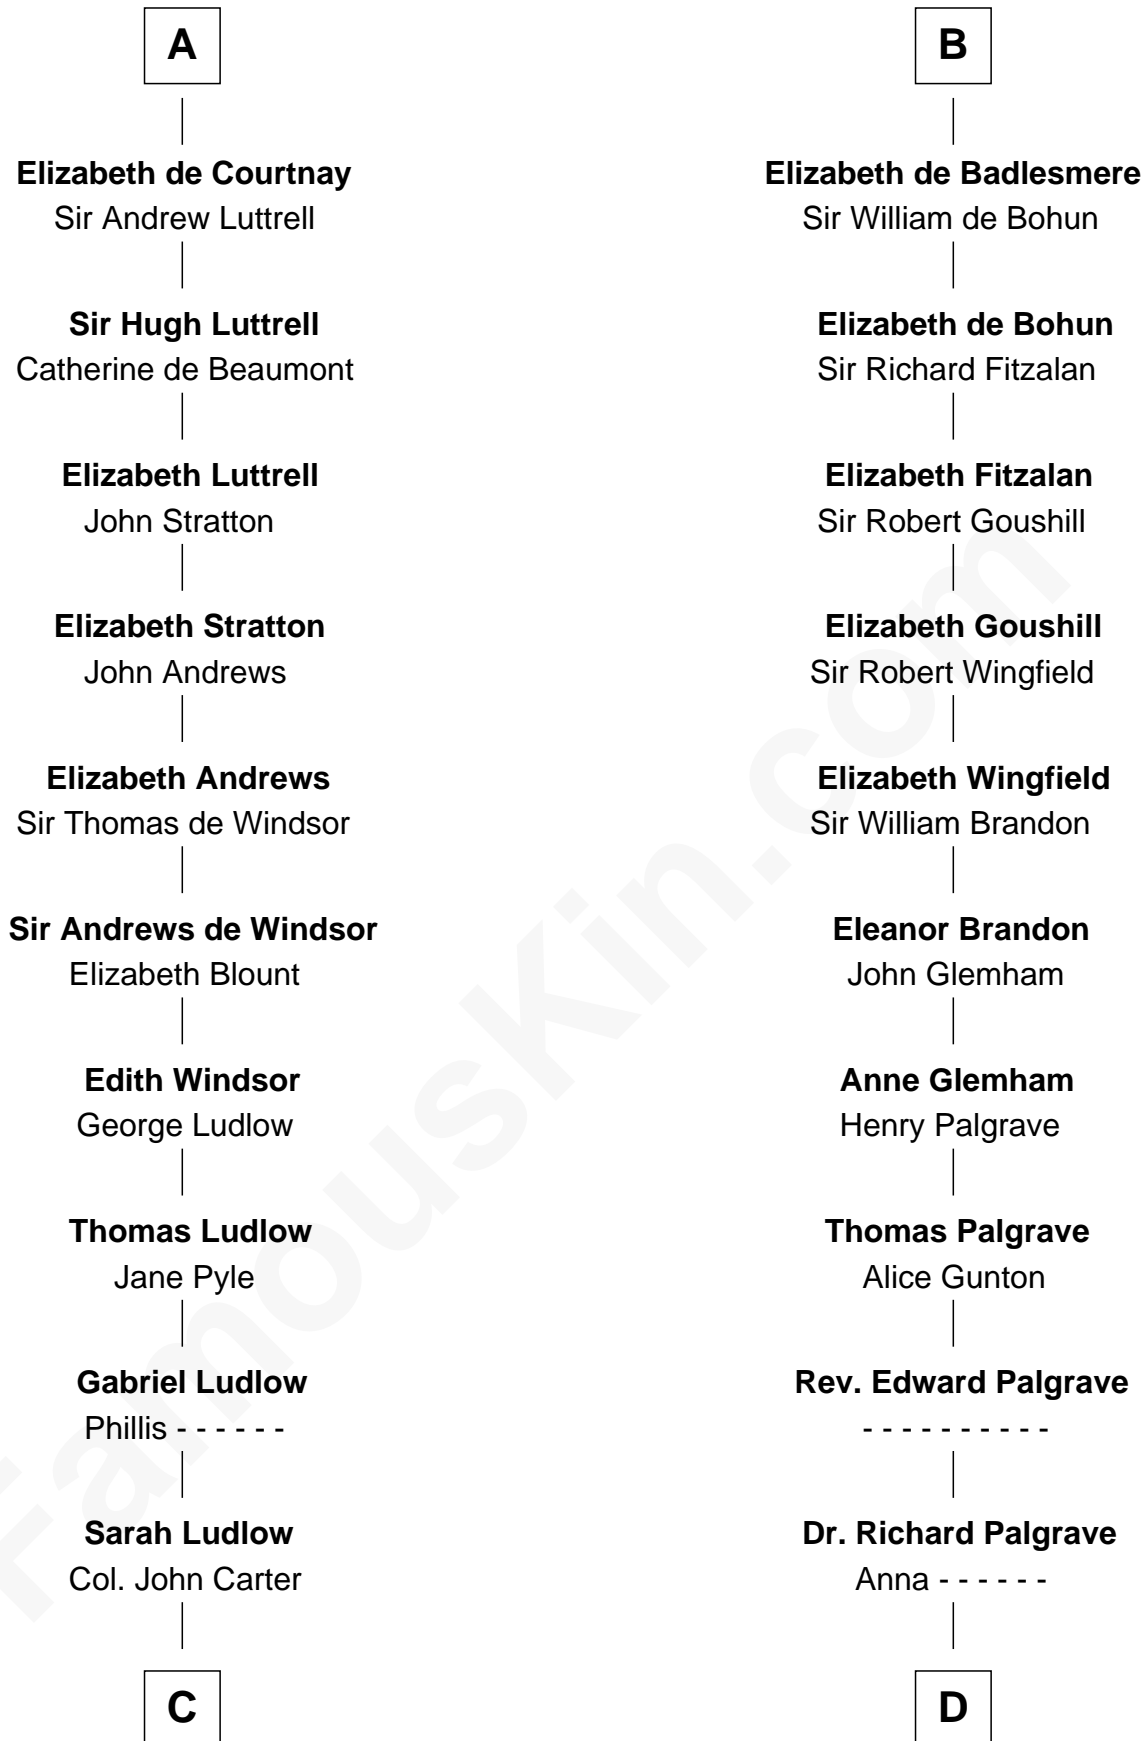

# FamousKin.com Relationship Chart of

**General Robert E. Lee**

*Confederate Army - U.S. Civil War*

20th cousin 1 time removed of

**Roger Sherman**

*Signer of the Declaration of Independence*

**Hugh de Grantmesnil**

**C**

**Col. Robert Carter**

Judith Armistead

**John Carter**

Elizabeth Hill

**Charles Carter**

Anne Butler Moore

**Anne Hill Carter**