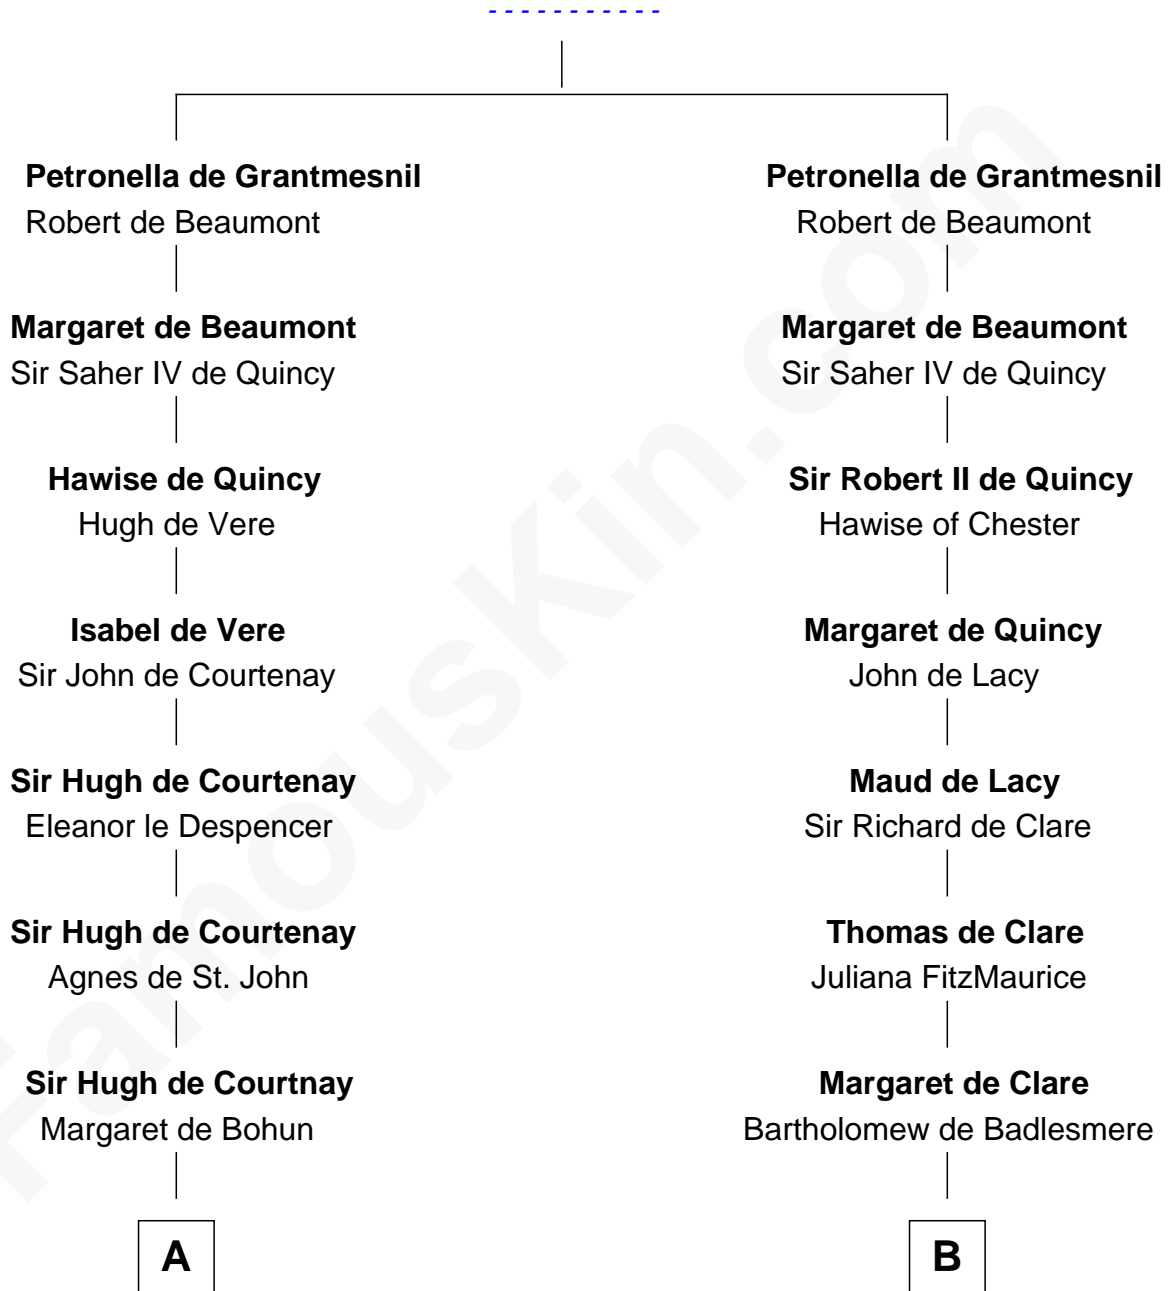

# FamousKin.com Relationship Chart of

**General Robert E. Lee**

*Confederate Army - U.S. Civil War*

20th cousin 1 time removed of

**Roger Sherman**

*Signer of the Declaration of Independence*

**Hugh de Grantmesnil**

**C**

**Col. Robert Carter**

Judith Armistead

**John Carter**

Elizabeth Hill

**Charles Carter**

Anne Butler Moore

**Anne Hill Carter**

**Mehetable Wellington**

William Sherman

**Roger Sherman**

*Signer of Declaration of Independence*