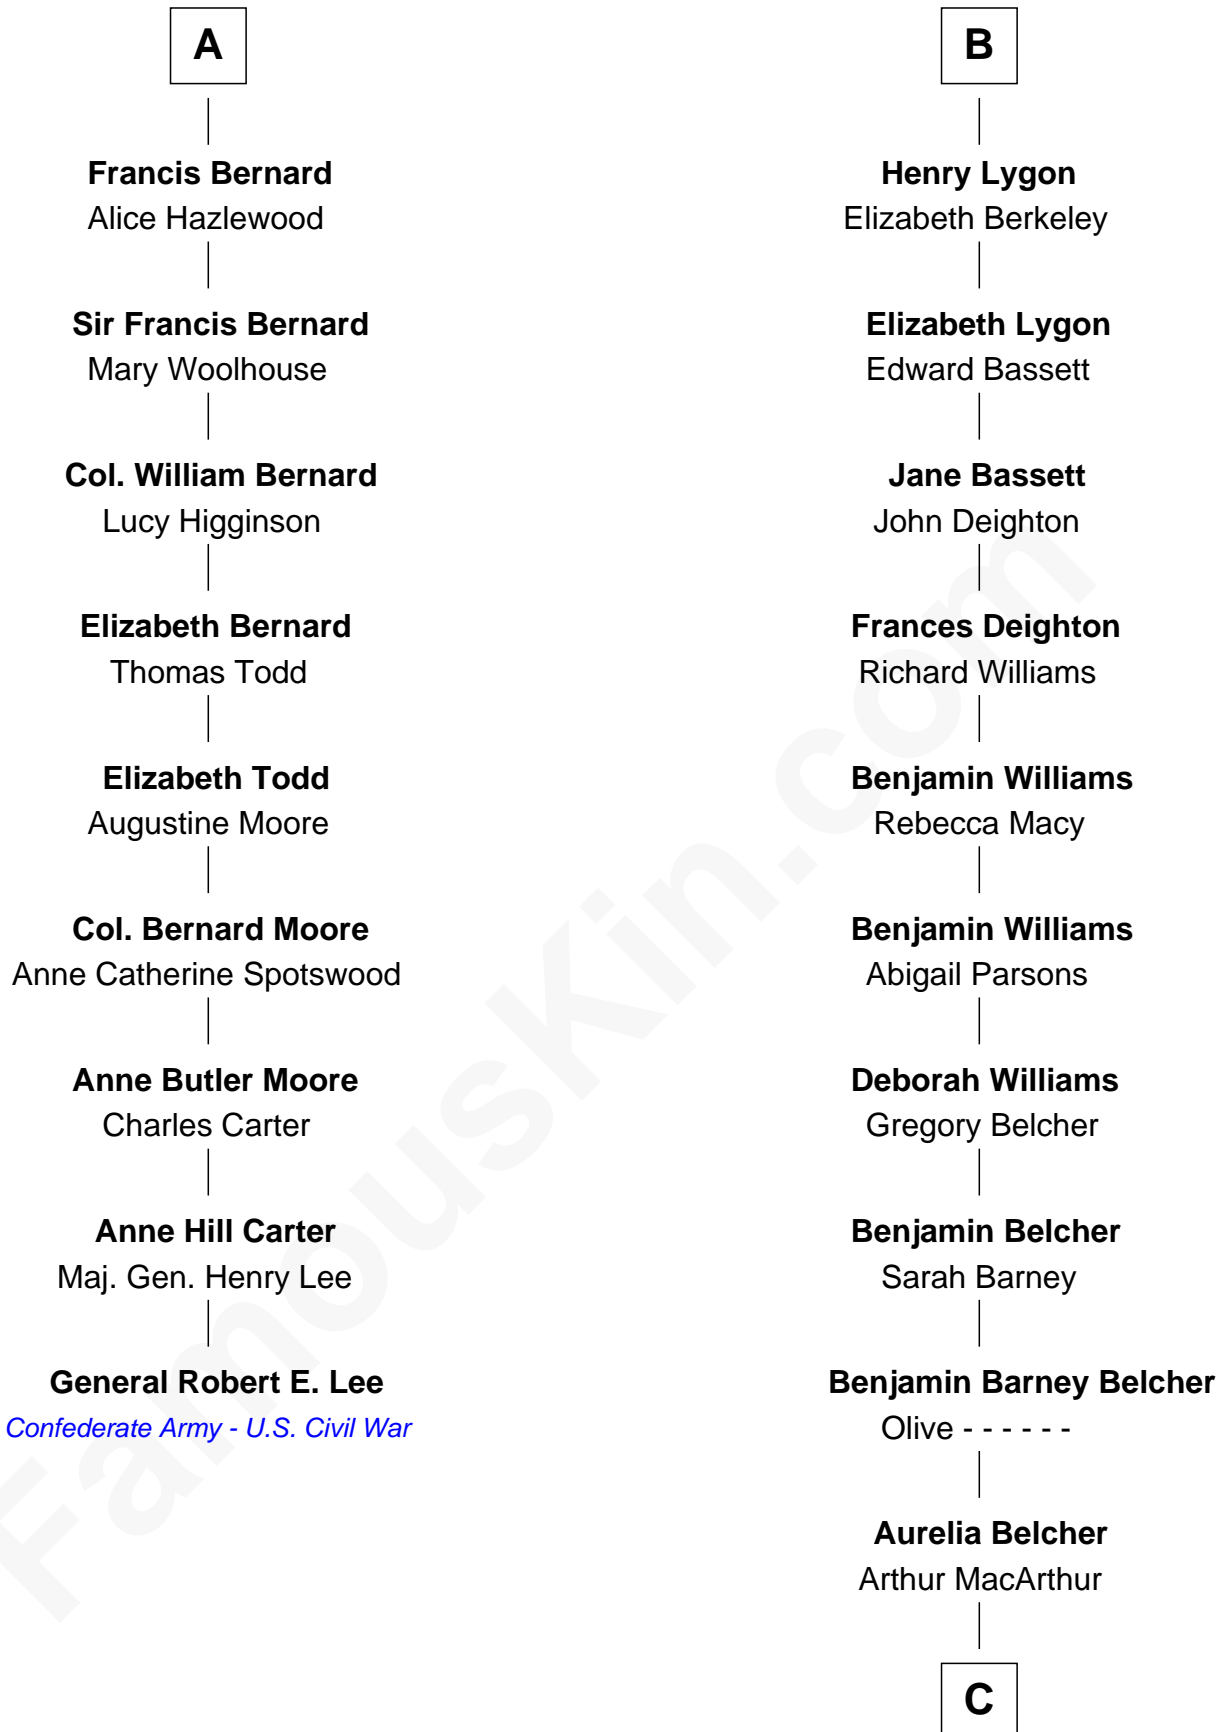

## Relationship Chart of

**General Robert E. Lee**

*Confederate Army - U.S. Civil War*

15th cousin 3 times removed of

**General Douglas MacArthur**

*U.S. Army - World War II*

**Margaret de Audley**

Ralph de Stafford