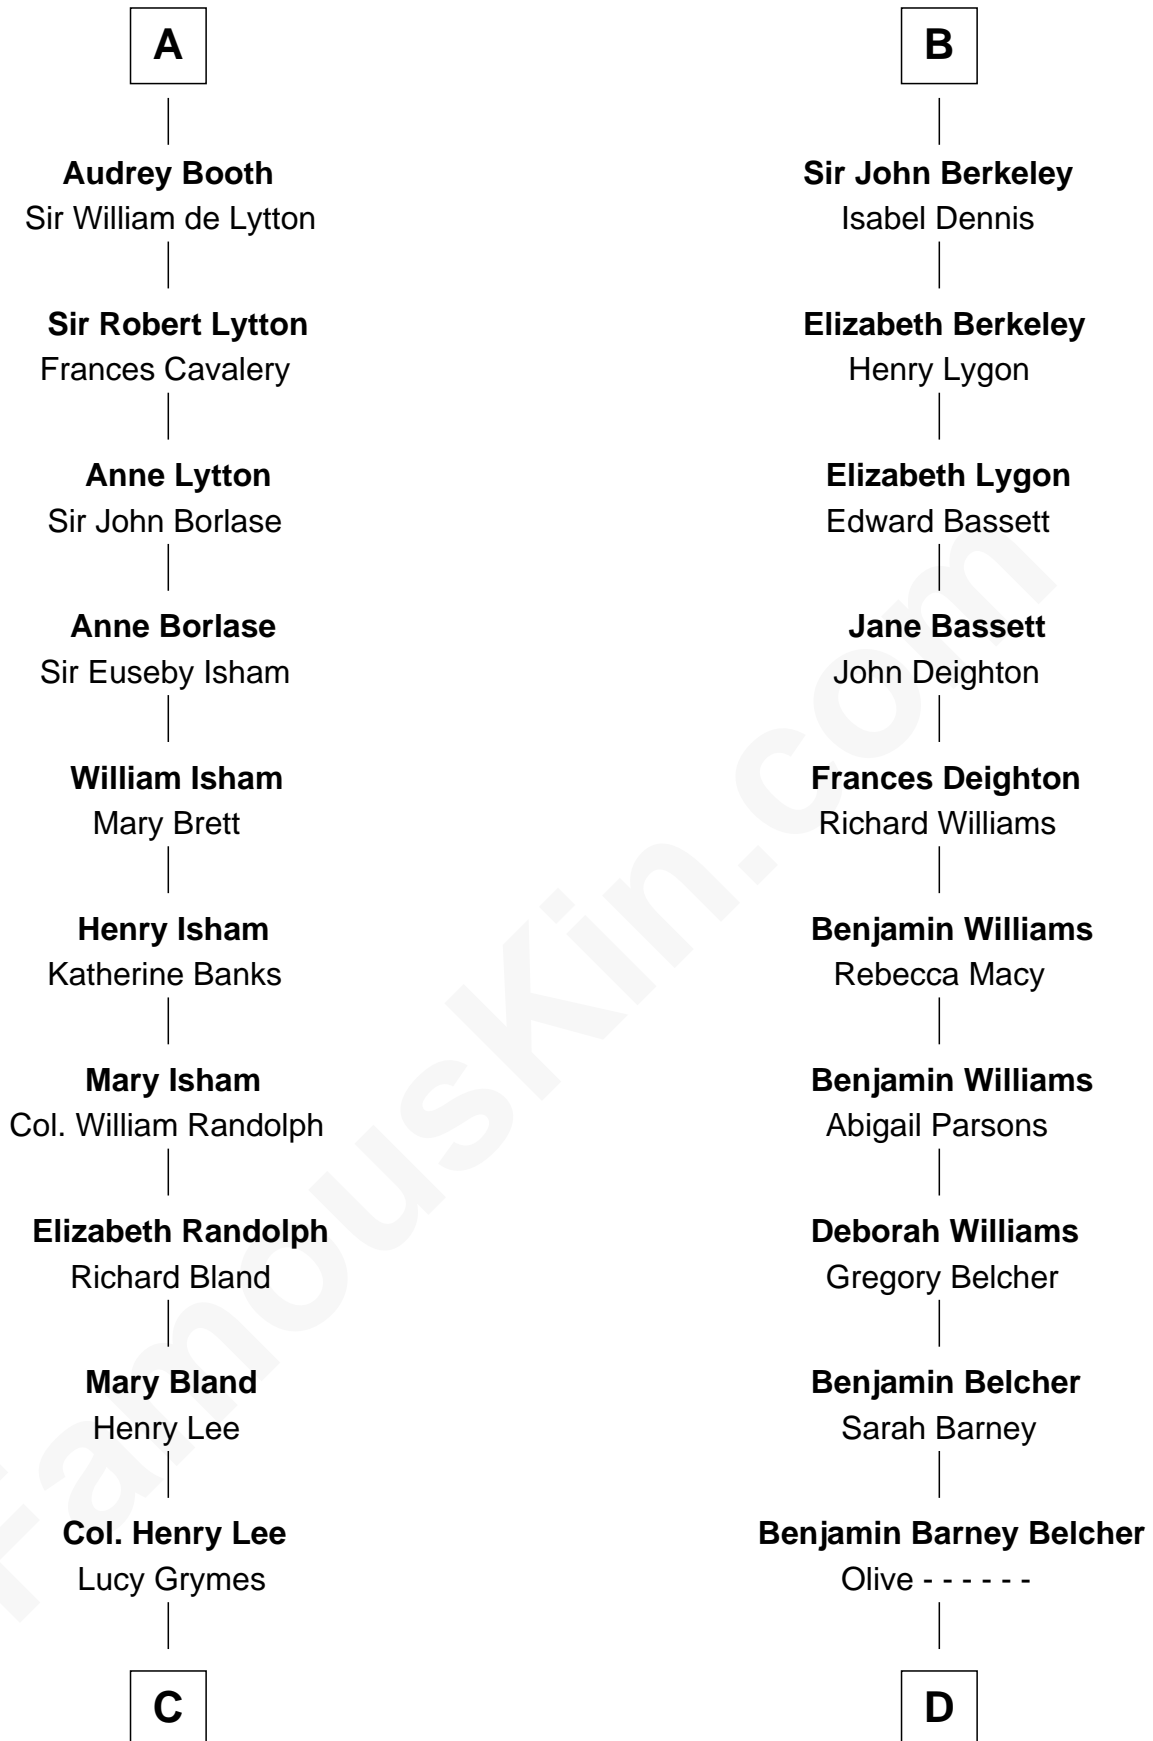

# FamousKin.com Relationship Chart of

**General Robert E. Lee**

*Confederate Army - U.S. Civil War*

18th cousin 1 time removed of

**General Douglas MacArthur**

*U.S. Army - World War II*

**C**

**Maj. Gen. Henry Lee**

Anne Hill Carter

**General Robert E. Lee**

*Confederate Army - U.S. Civil War*

**D**

**Aurelia Belcher**

Arthur MacArthur

**Gen. Arthur MacArthur**

Mary Pinckney Hardy

**General Douglas MacArthur**

*U.S. Army - World War II*

FamousKin.com