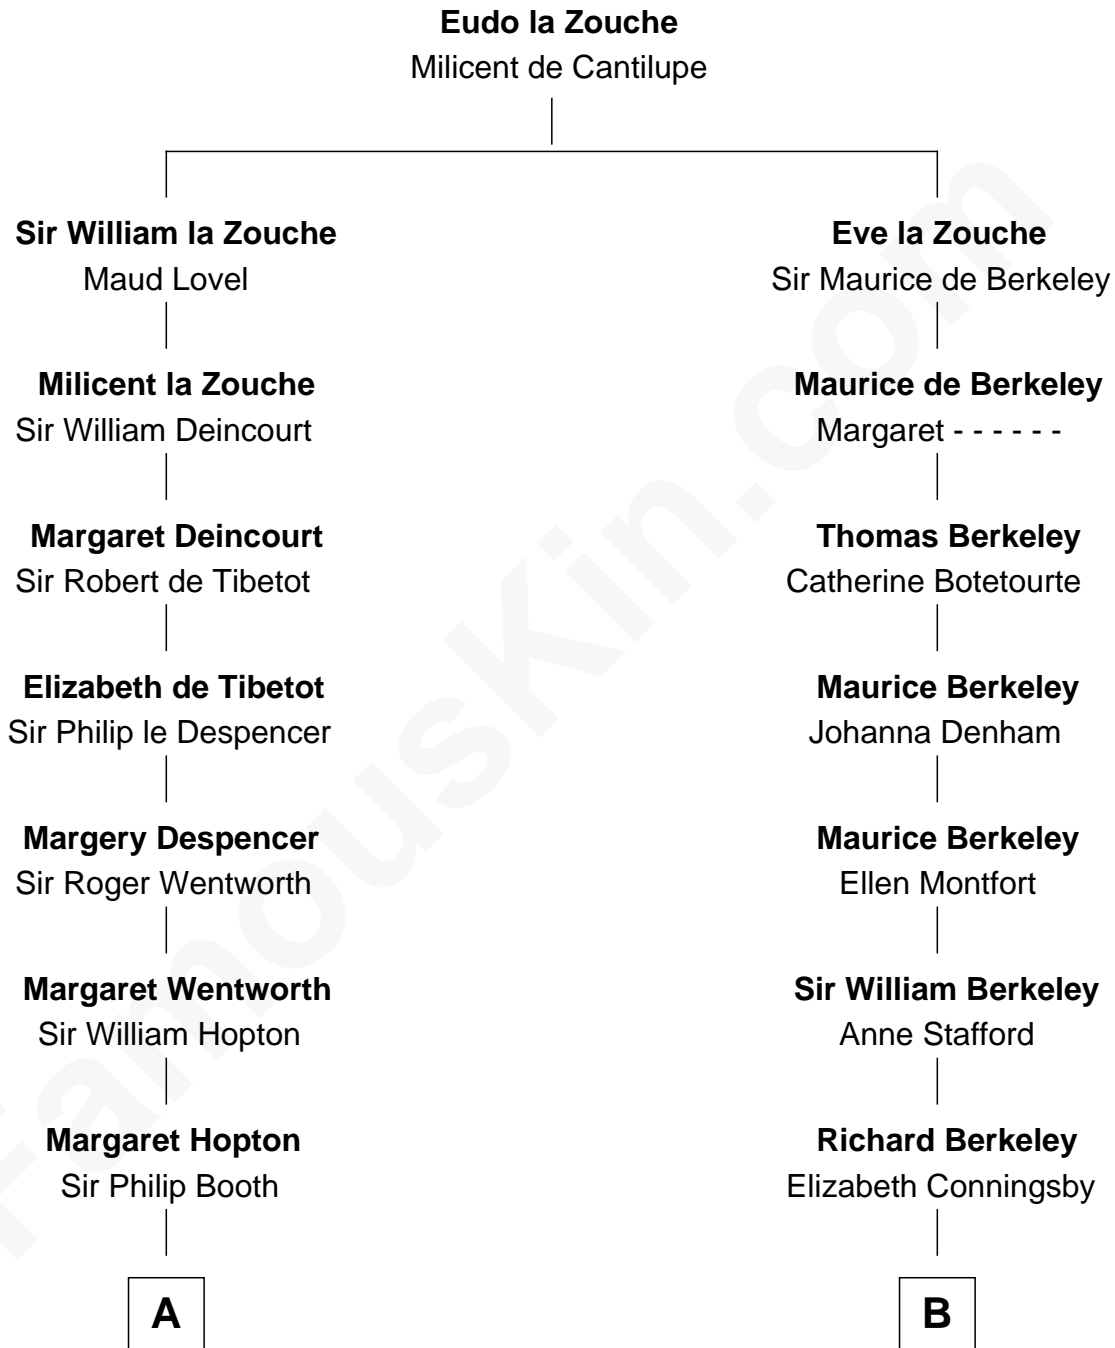

# FamousKin.com Relationship Chart of

**General Robert E. Lee**

*Confederate Army - U.S. Civil War*

18th cousin 1 time removed of

**General Douglas MacArthur**

*U.S. Army - World War II*

**C**

**Maj. Gen. Henry Lee**

Anne Hill Carter

**General Robert E. Lee**

*Confederate Army - U.S. Civil War*

**D**

**Aurelia Belcher**

Arthur MacArthur

**Gen. Arthur MacArthur**

Mary Pinckney Hardy

**General Douglas MacArthur**

*U.S. Army - World War II*

FamousKin.com