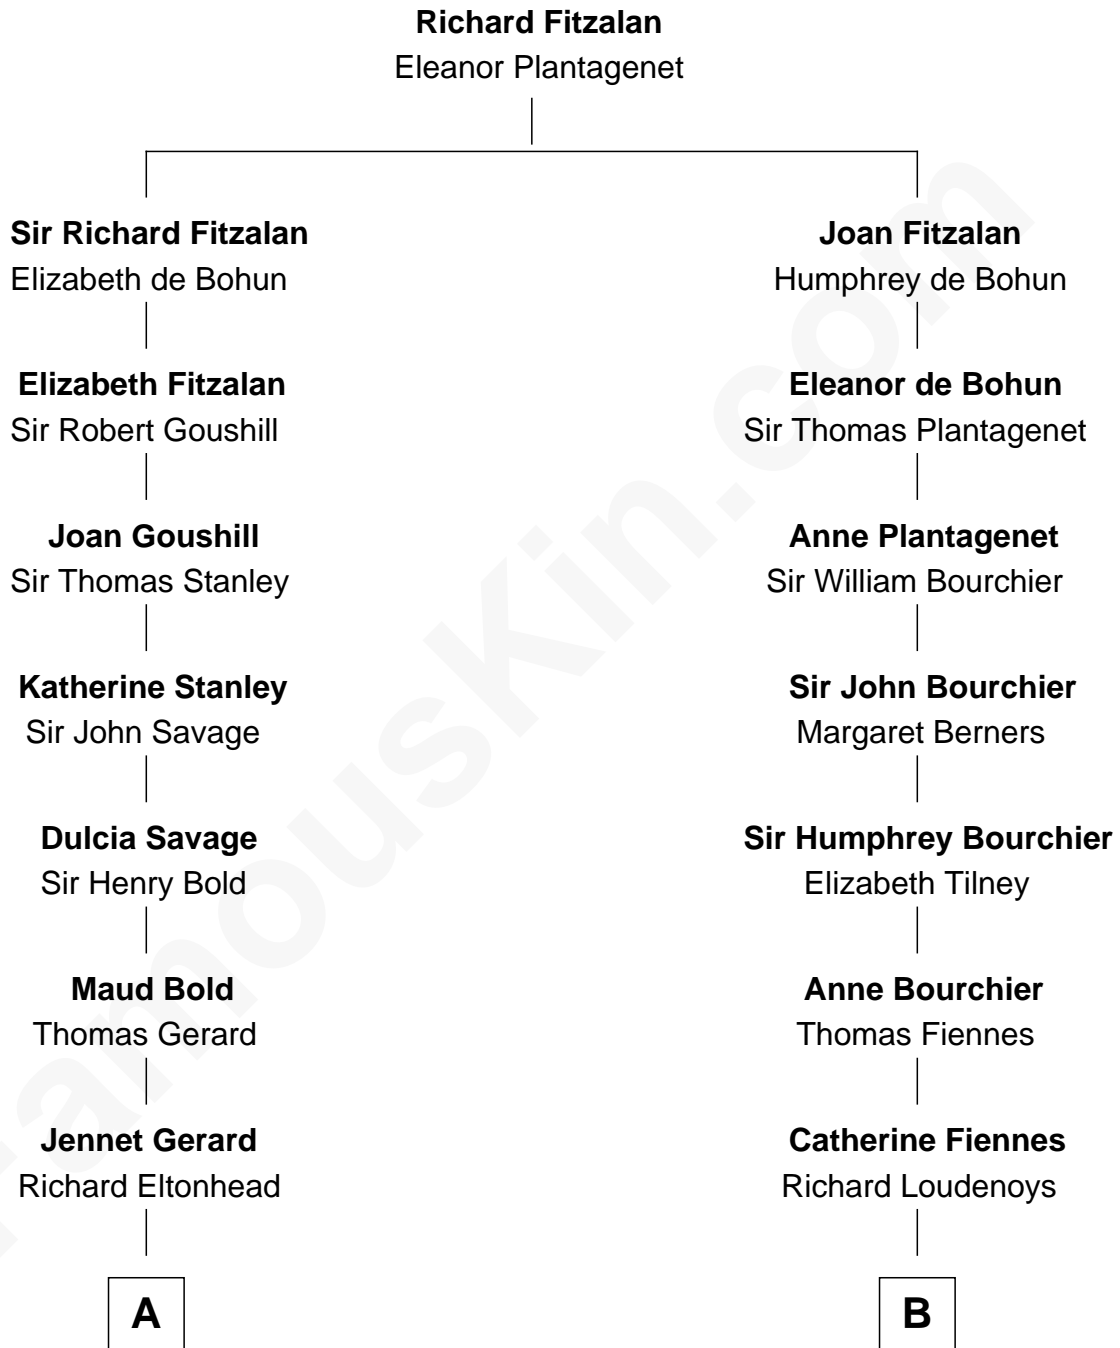

FamousKin.com

Relationship Chart of

General Robert E. Lee

Confederate Army - U.S. Civil War

14th cousin 5 times removed of

Frank Lloyd Wright

American Architect

C