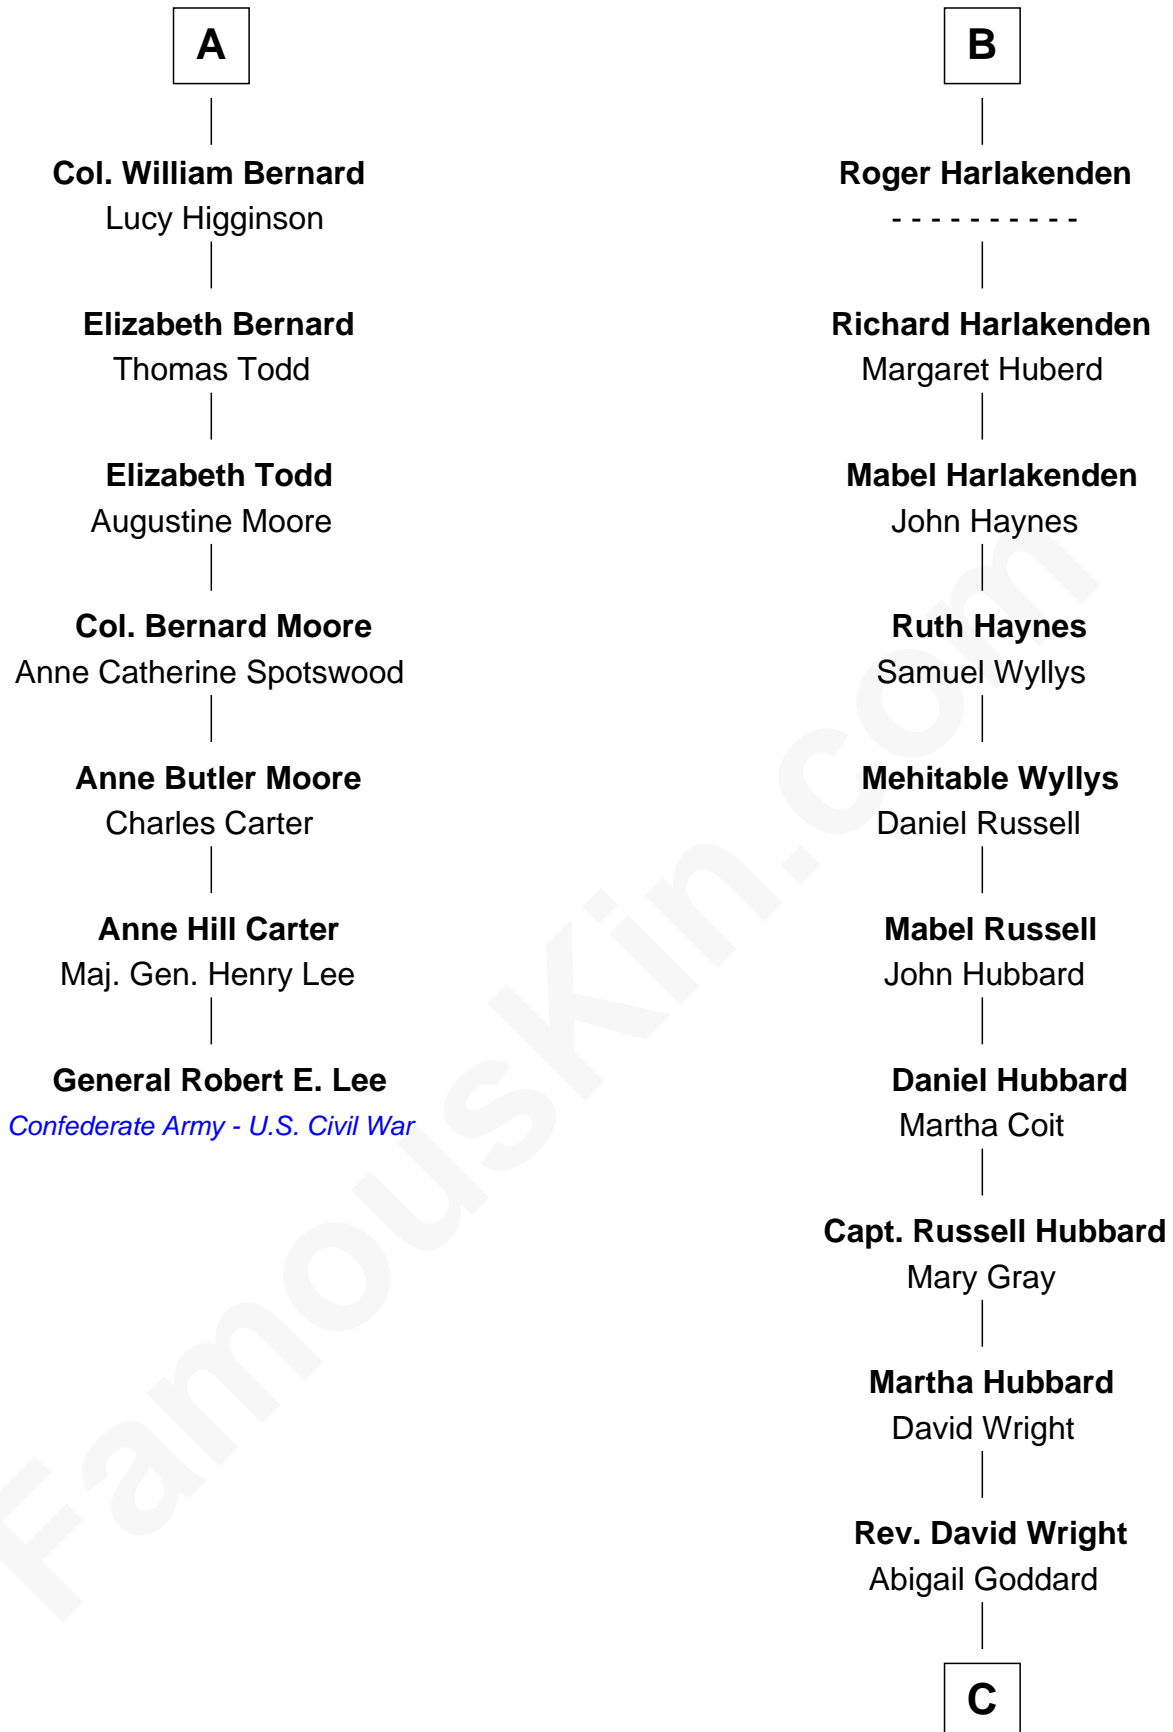

# FamousKin.com Relationship Chart of

**General Robert E. Lee**

*Confederate Army - U.S. Civil War*

13th cousin 5 times removed of

**Frank Lloyd Wright**

*American Architect*

**Margaret de Stafford**

Sir Ralph Neville

C

William Carey Wright

Anna Lloyd Jones

Frank Lloyd Wright

*American Architect*

FamousKin.com