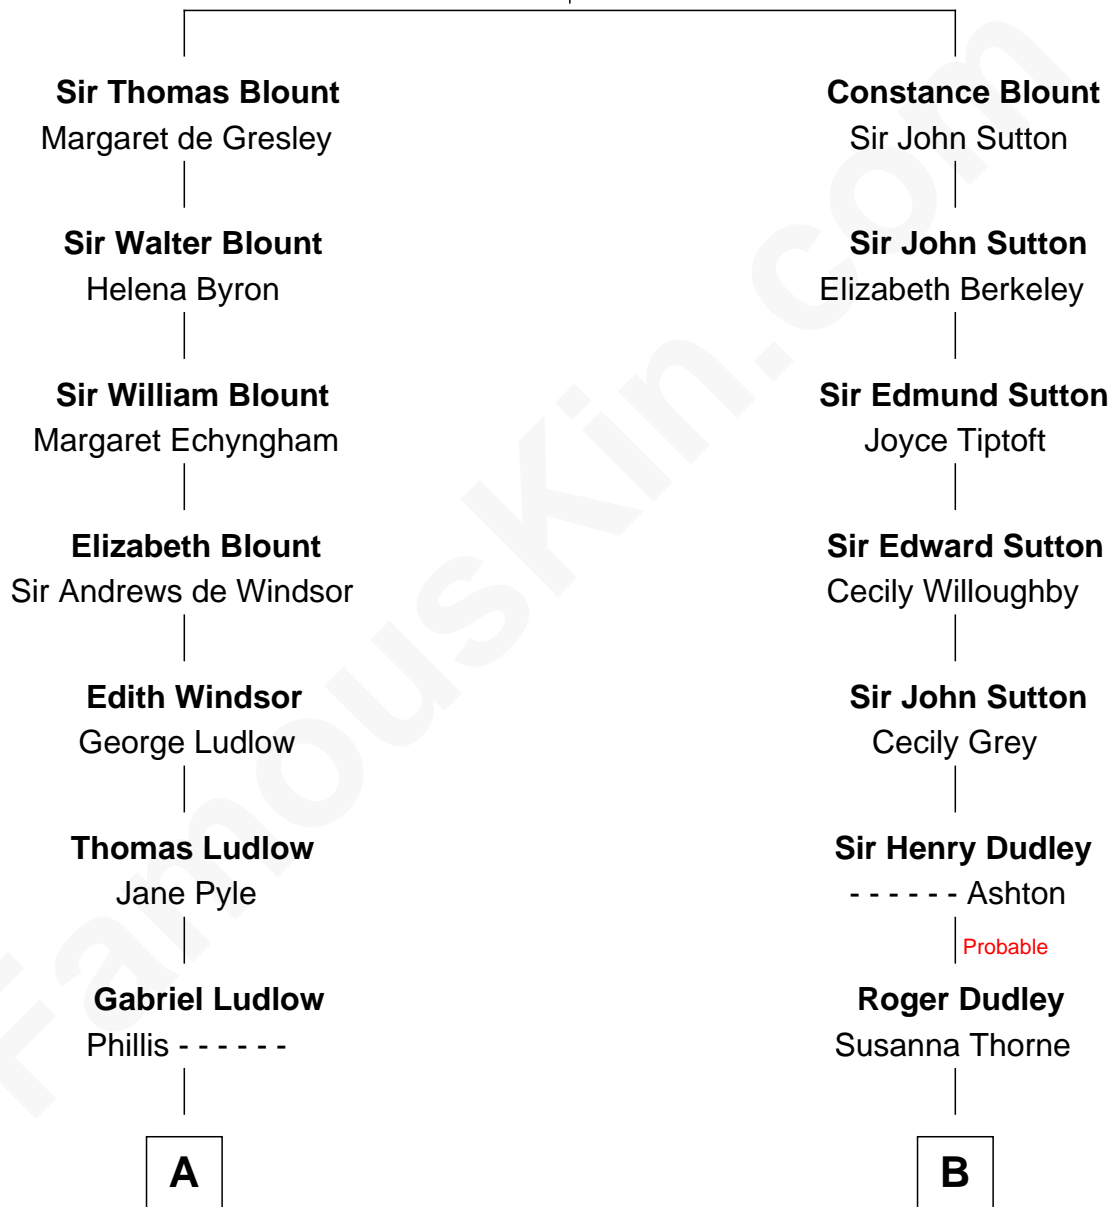

FamousKin.com

Relationship Chart of

General Robert E. Lee

Confederate Army - U.S. Civil War

12th cousin 7 times removed of

Kyra Sedgwick

TV and Movie Actress

Sir Walter Blount

Sancha de Ayala

C

Robert Minturn Sedgwick

Helen Peabody

Henry Dwight Sedgwick

Patricia Ann Rosenwald

Kyra Sedgwick

TV and Movie Actress