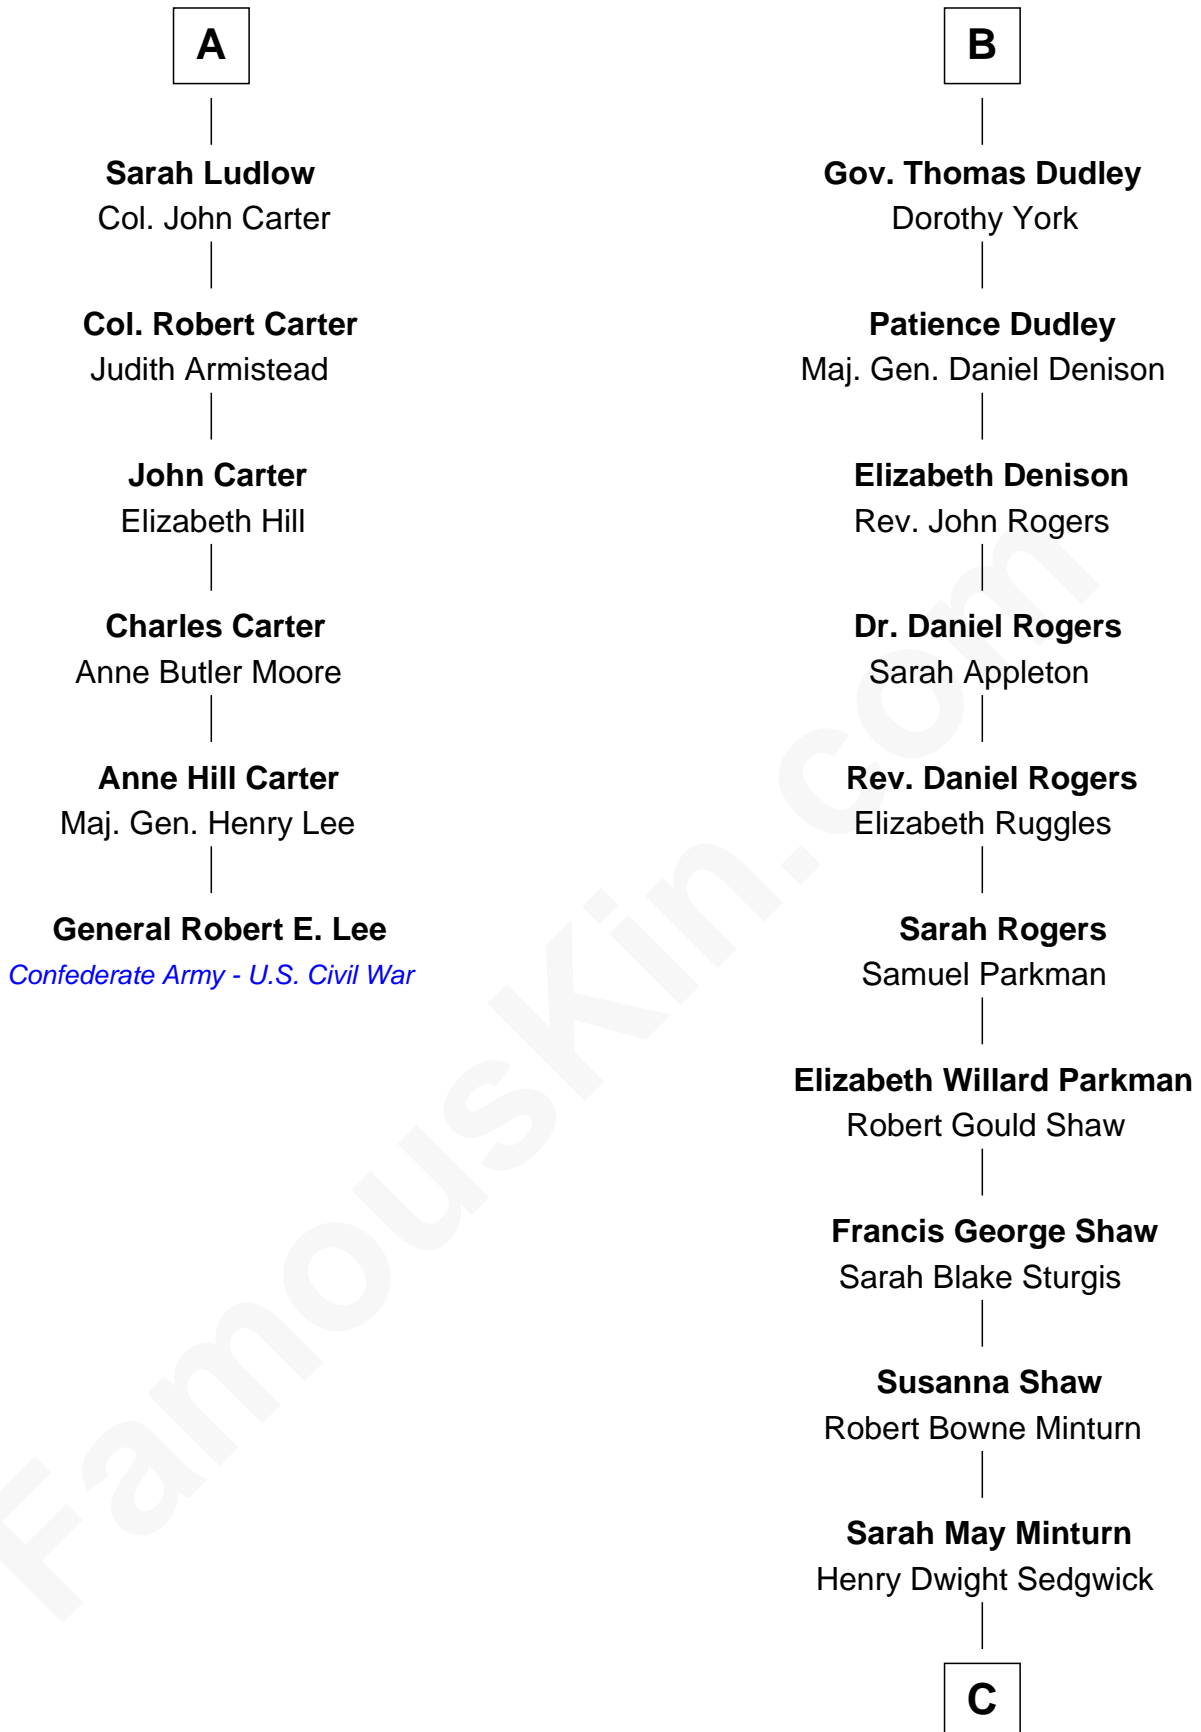

FamousKin.com

Relationship Chart of

General Robert E. Lee

Confederate Army - U.S. Civil War

12th cousin 7 times removed of

Kyra Sedgwick

TV and Movie Actress

Sir Walter Blount

Sancha de Ayala

C

Robert Minturn Sedgwick

Helen Peabody

Henry Dwight Sedgwick

Patricia Ann Rosenwald

Kyra Sedgwick

TV and Movie Actress