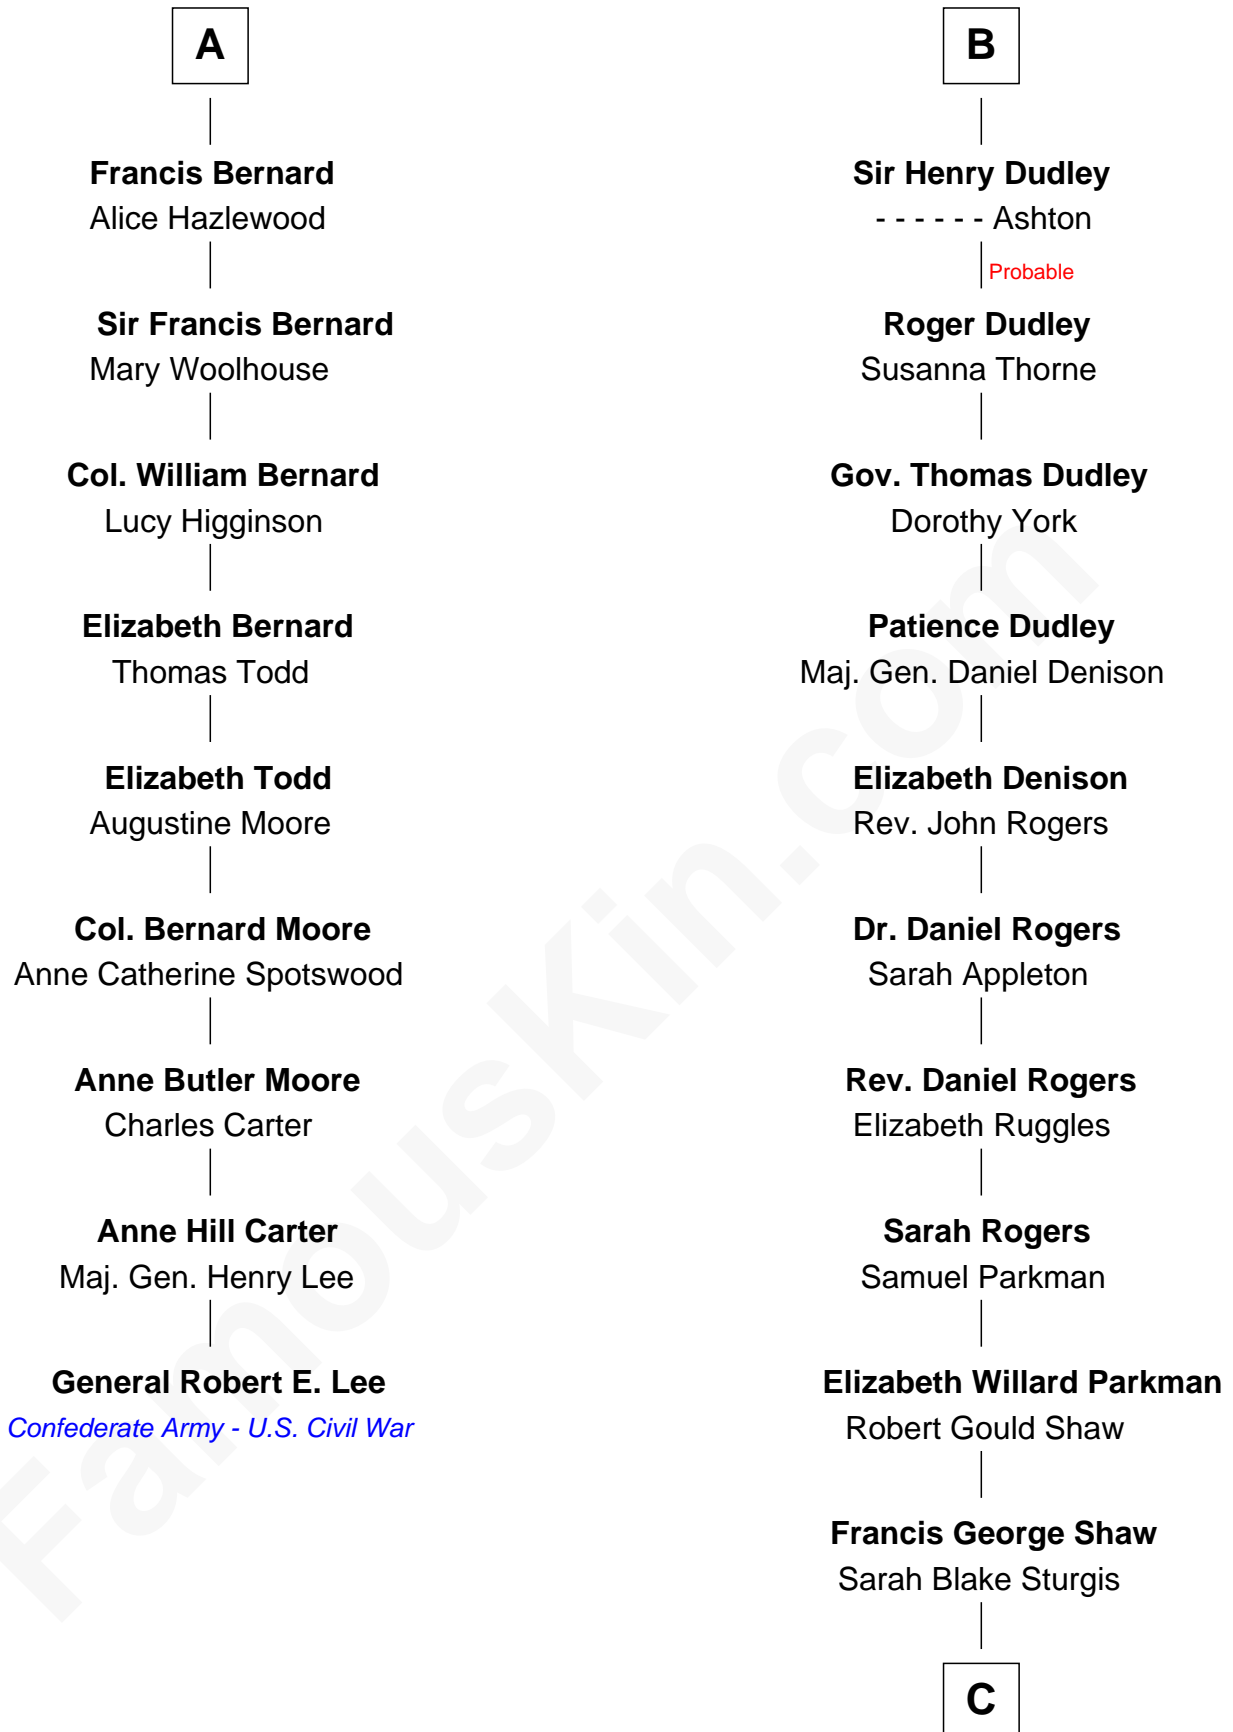

FamousKin.com

Relationship Chart of

General Robert E. Lee

Confederate Army - U.S. Civil War

15th cousin 6 times removed of

Kyra Sedgwick

TV and Movie Actress

Sir William de Ros
Margery de Badlesmere

C

—
Susanna Shaw

Robert Bowne Minturn

—
Sarah May Minturn

Henry Dwight Sedgwick

—
Robert Minturn Sedgwick

Helen Peabody

—
Henry Dwight Sedgwick