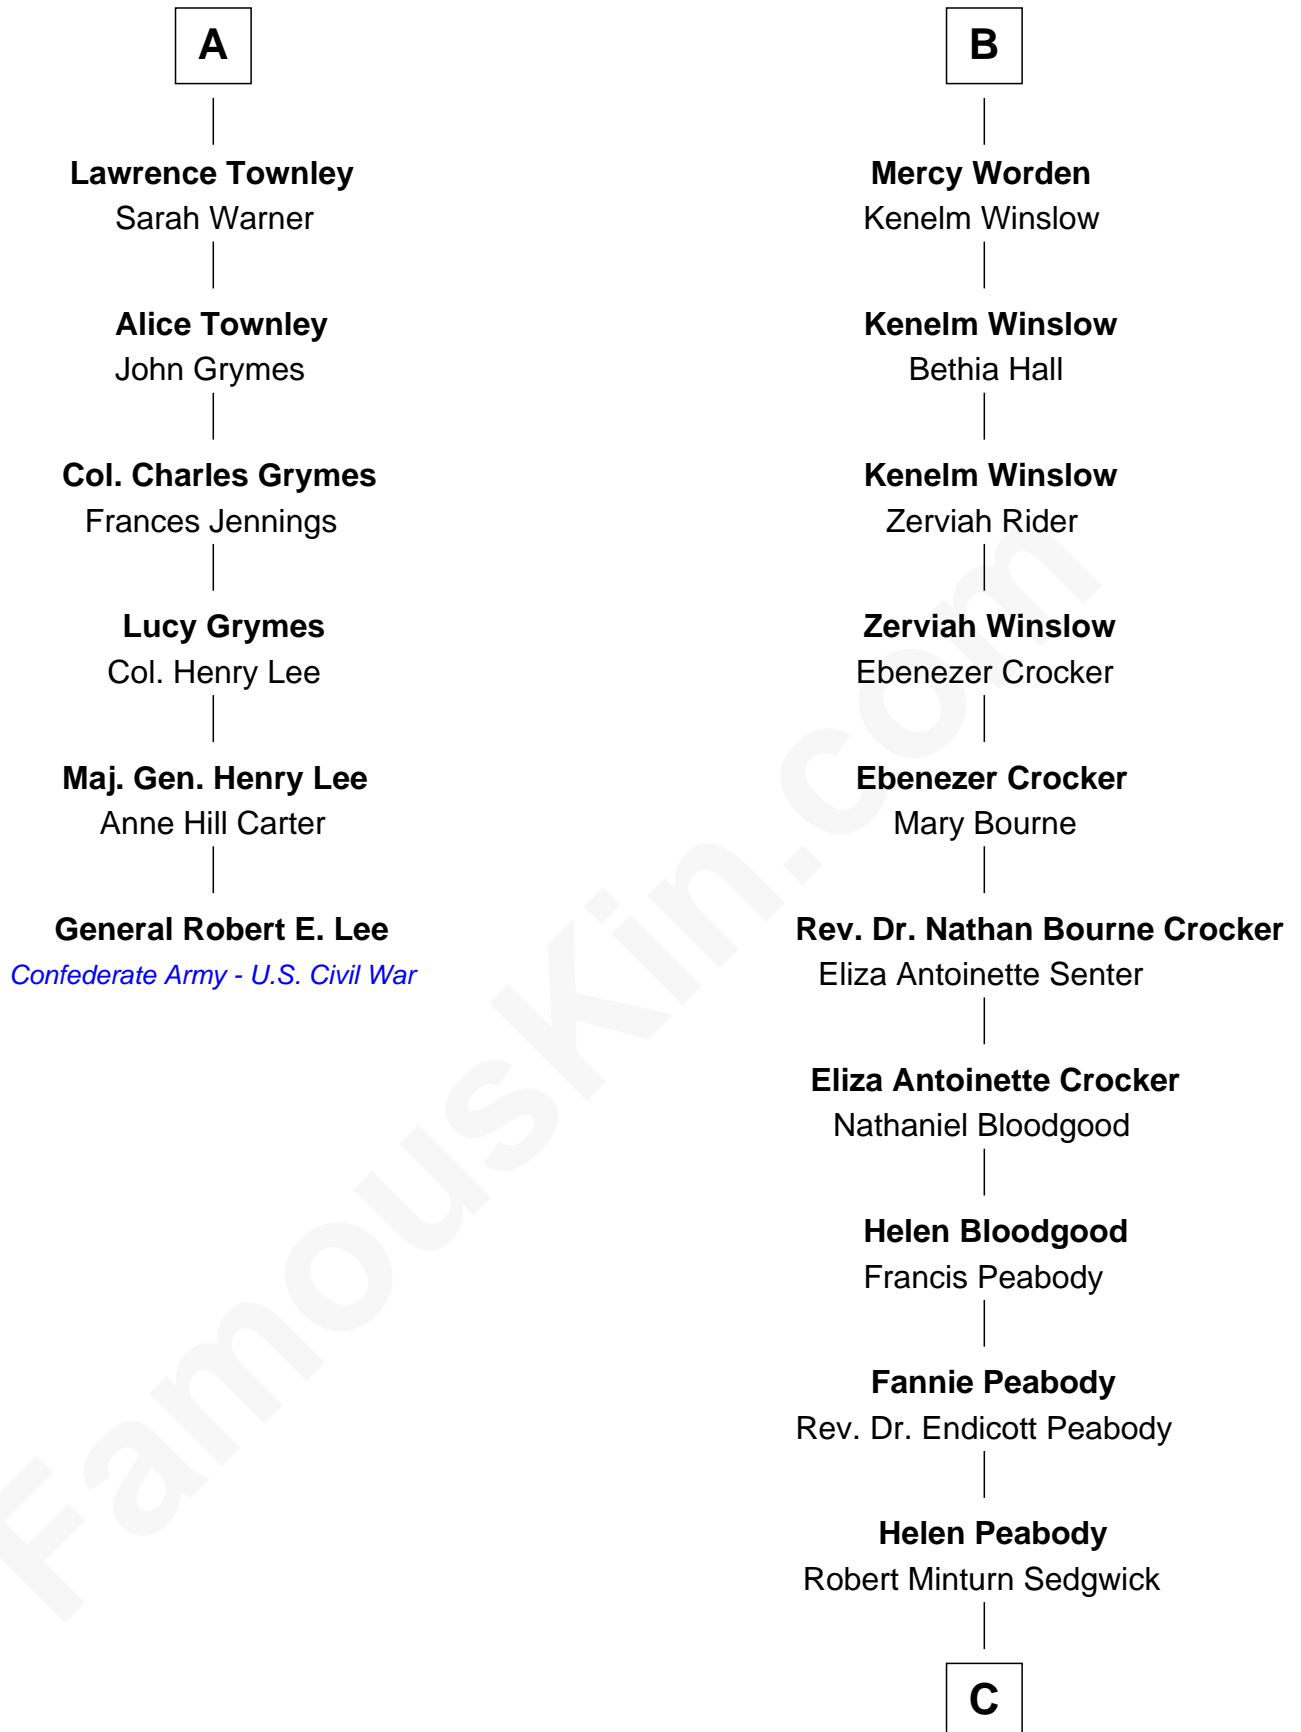

FamousKin.com Relationship Chart of

General Robert E. Lee

Confederate Army - U.S. Civil War

12th cousin 6 times removed of

Kyra Sedgwick

TV and Movie Actress

C

Henry Dwight Sedgwick

Patricia Ann Rosenwald

Kyra Sedgwick

TV and Movie Actress

FamousKin.com