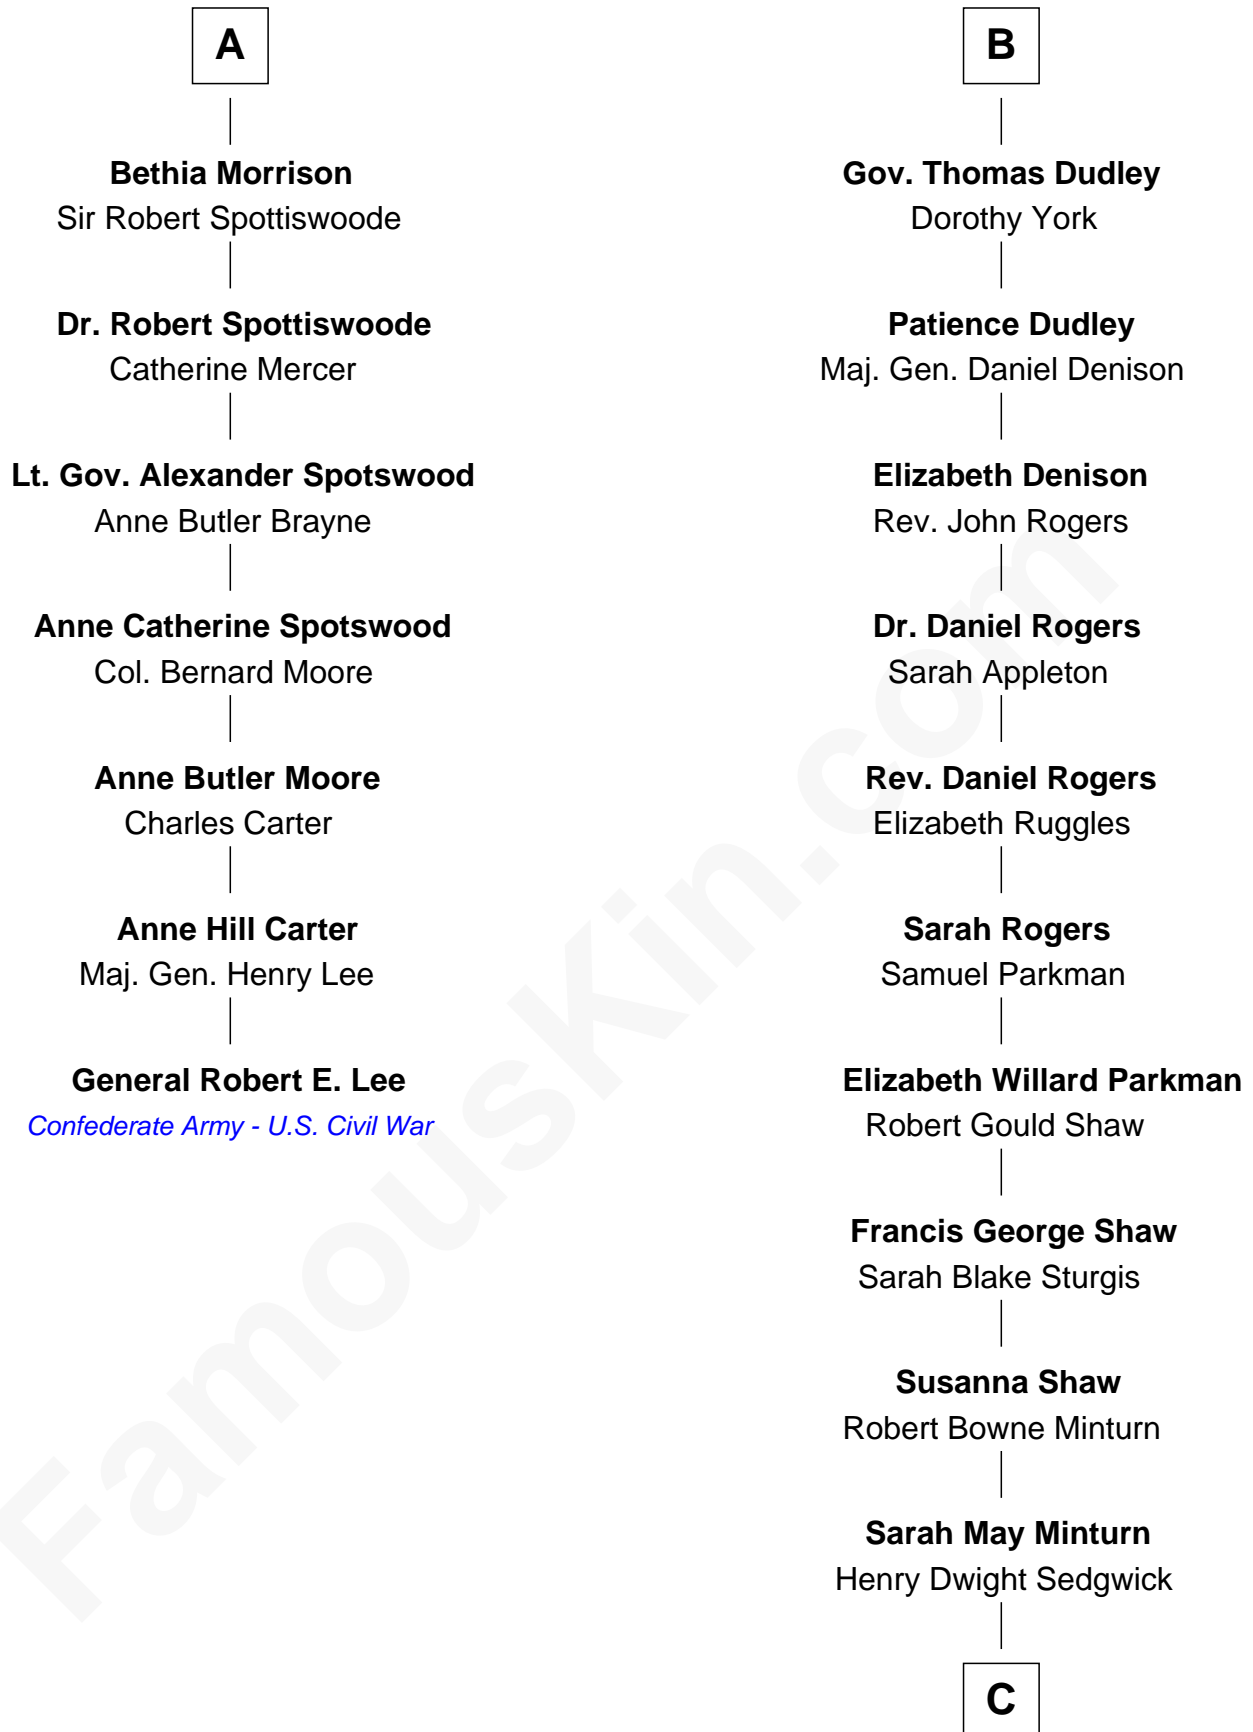

# FamousKin.com Relationship Chart of

**General Robert E. Lee**

*Confederate Army - U.S. Civil War*

13th cousin 6 times removed of

**Kyra Sedgwick**

*TV and Movie Actress*

**Sir Thomas de Holand**

Alice Fitzalan

C

Robert Minturn Sedgwick

Helen Peabody

Henry Dwight Sedgwick

Patricia Ann Rosenwald

Kyra Sedgwick

*TV and Movie Actress*

FamousKin.com