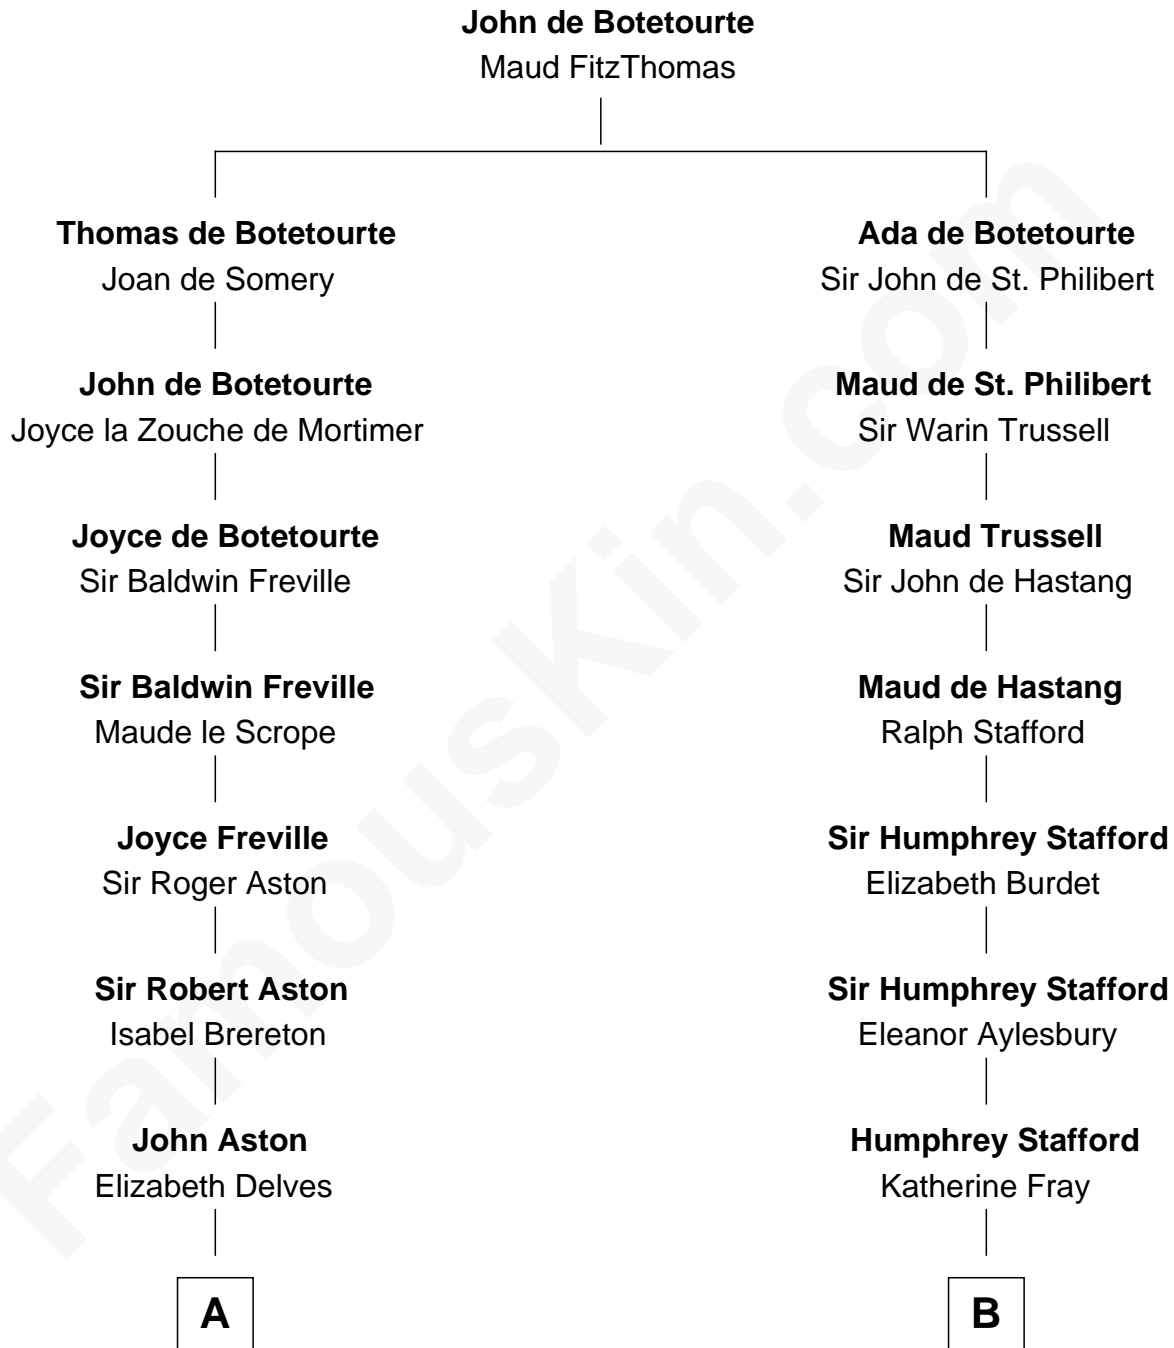

FamousKin.com Relationship Chart of

General Robert E. Lee

Confederate Army - U.S. Civil War

15th cousin 4 times removed of

William Ellery

Signer of the Declaration of Independence

C

Col. Henry Lee

Lucy Grymes

Maj. Gen. Henry Lee

Anne Hill Carter

General Robert E. Lee

Confederate Army - U.S. Civil War

FamousKin.com