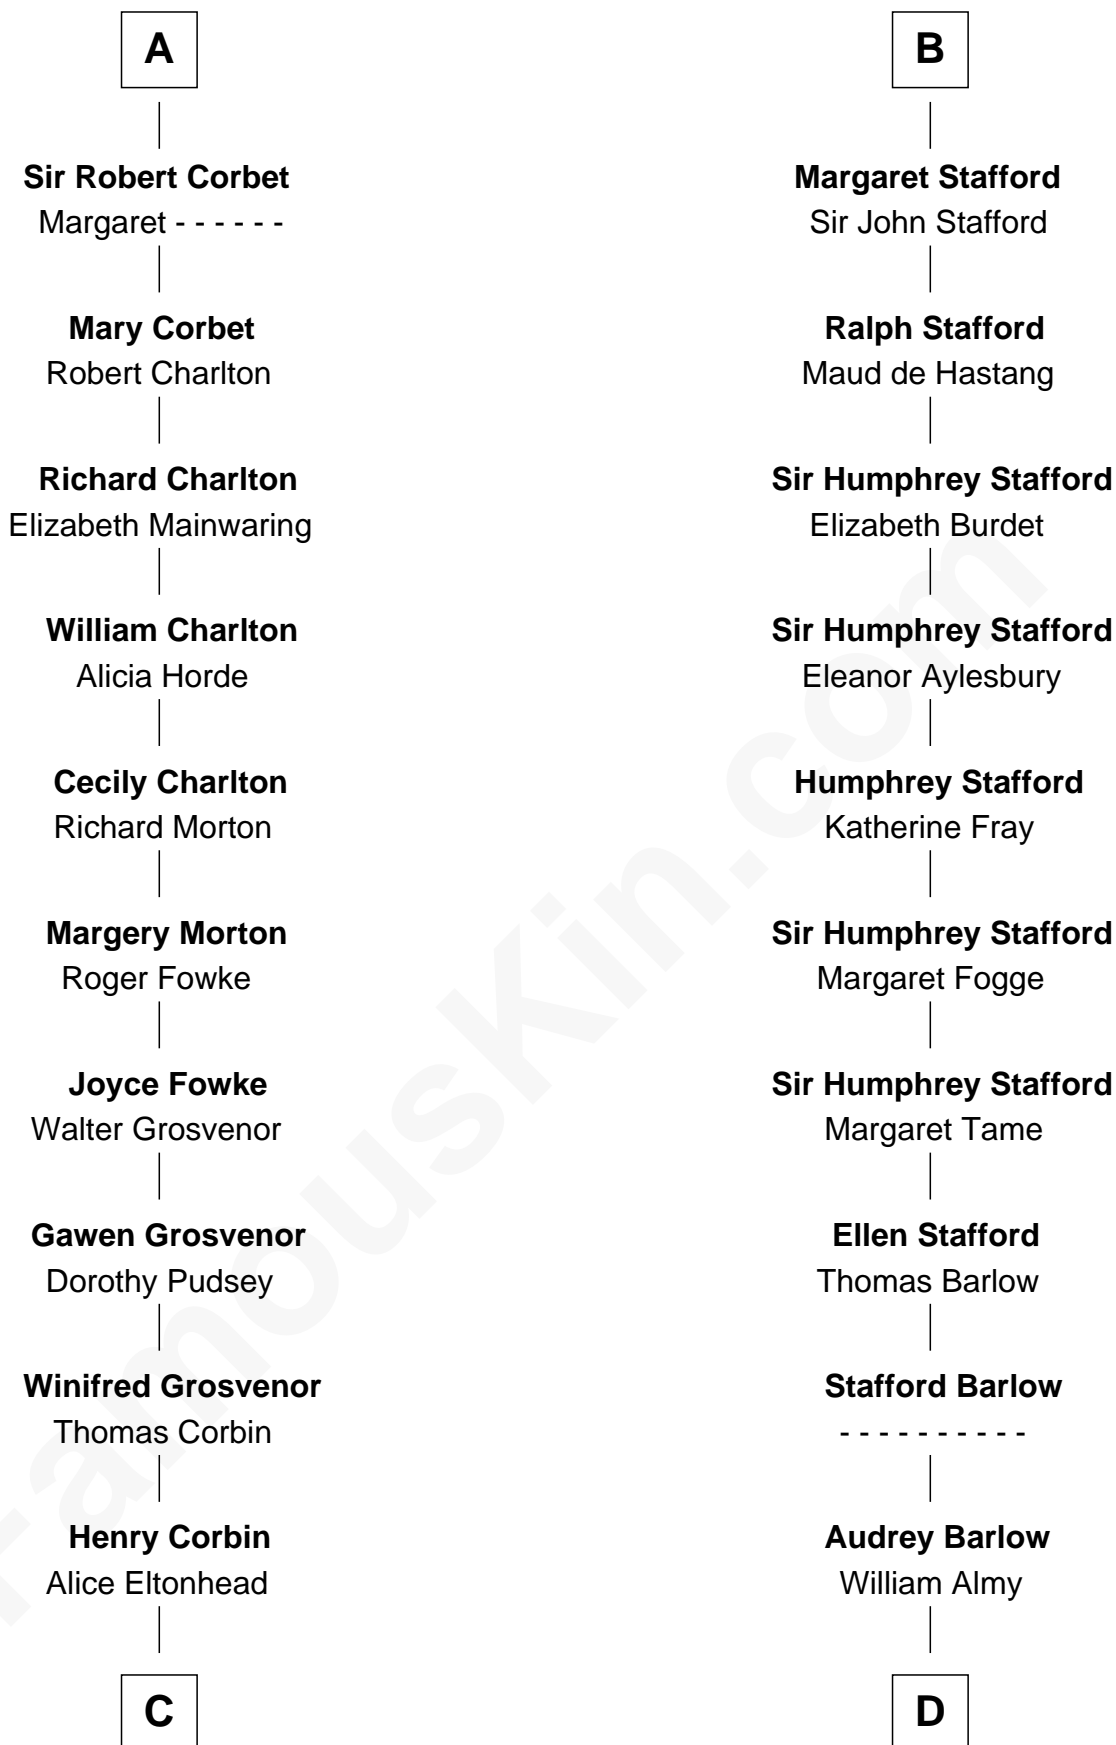

FamousKin.com

Relationship Chart of

General Robert E. Lee

Confederate Army - U.S. Civil War

20th cousin 1 time removed of

William Ellery

Signer of the Declaration of Independence

Ralph Paynell

C

Laetitia Corbin

Richard Lee

Henry Lee

Mary Bland

Col. Henry Lee

Lucy Grymes

Maj. Gen. Henry Lee