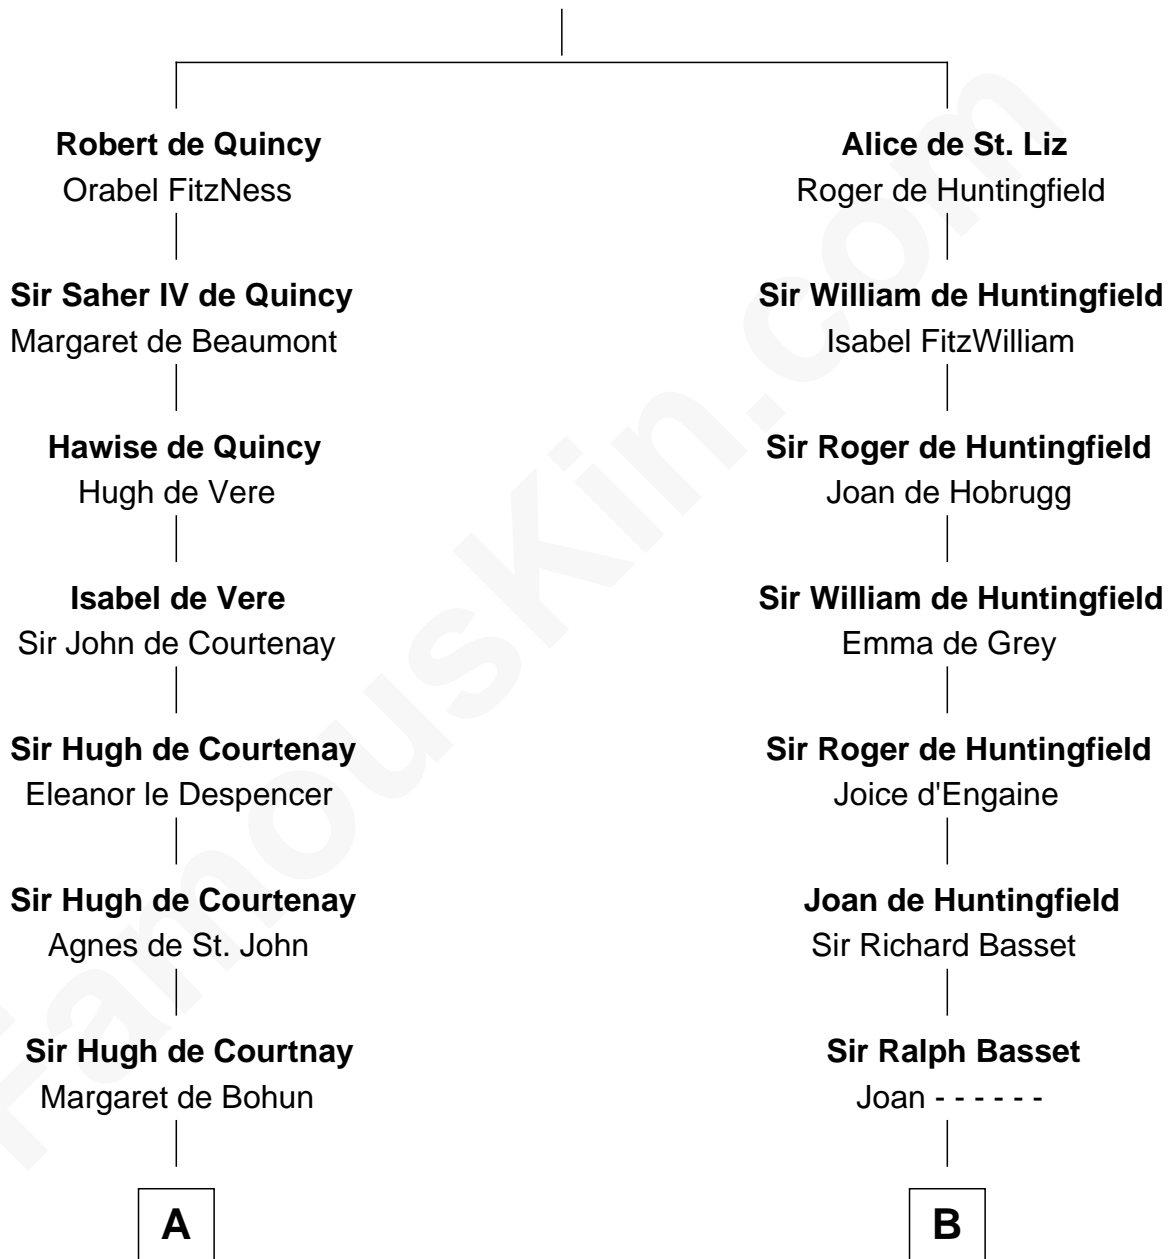

FamousKin.com Relationship Chart of

General Robert E. Lee

Confederate Army - U.S. Civil War

20th cousin 1 time removed of

William Ellery

Signer of the Declaration of Independence

Saher I de Quincy

Maud de St. Liz

C

Col. Robert Carter
Judith Armistead

John Carter
Elizabeth Hill

Charles Carter
Anne Butler Moore

Anne Hill Carter
Maj. Gen. Henry Lee

General Robert E. Lee
Confederate Army - U.S. Civil War

D

Christopher Almy
Elizabeth Cornell

Col. Job Almy
Ann Lawton

Elizabeth Almy
William Ellery

William Ellery
Signer of Declaration of Independence