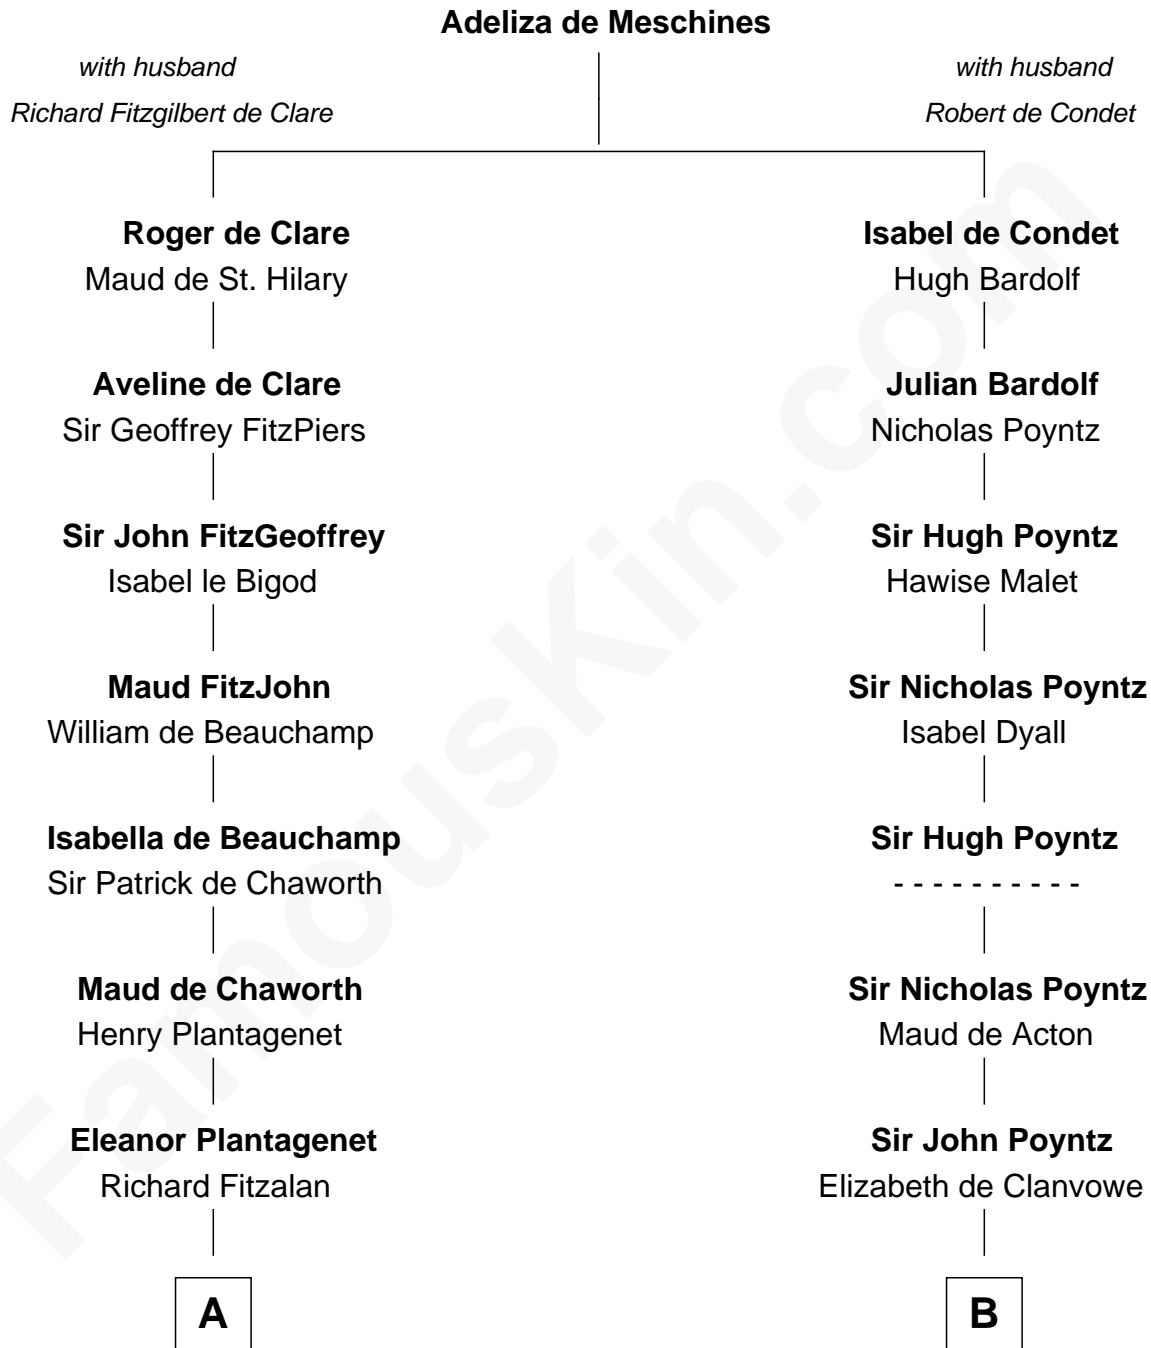

FamousKin.com Relationship Chart of

General Robert E. Lee

Confederate Army - U.S. Civil War

19th cousin 2 times removed of

William Ellery

Signer of the Declaration of Independence

C

Laetitia Corbin

Richard Lee

Henry Lee

Mary Bland

Col. Henry Lee

Lucy Grymes

Maj. Gen. Henry Lee

Anne Hill Carter

General Robert E. Lee