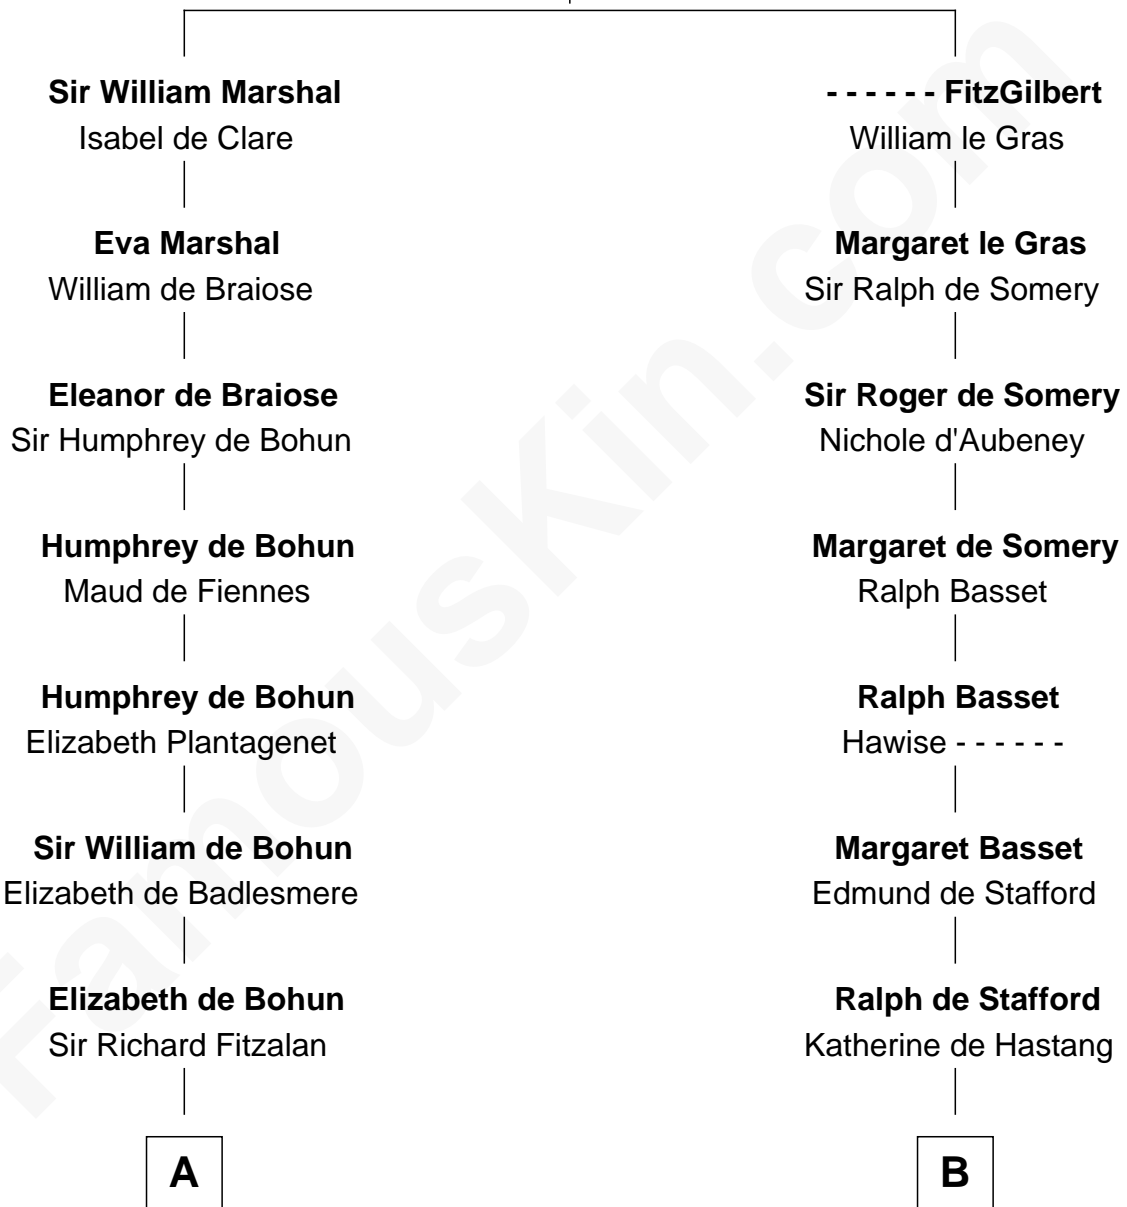

# FamousKin.com Relationship Chart of

**General Robert E. Lee**

*Confederate Army - U.S. Civil War*

20th cousin of

**William Ellery**

*Signer of the Declaration of Independence*

**John FitzGilbert**  
Sybilla of Salisbury

**C**

**Henry Lee**  
Mary Bland

**Col. Henry Lee**  
Lucy Grymes

**Maj. Gen. Henry Lee**  
Anne Hill Carter

**General Robert E. Lee**  
*Confederate Army - U.S. Civil War*

**D**

**Christopher Almy**  
Elizabeth Cornell

**Col. Job Almy**  
Ann Lawton

**Elizabeth Almy**  
William Ellery

**William Ellery**  
*Signer of Declaration of Independence*