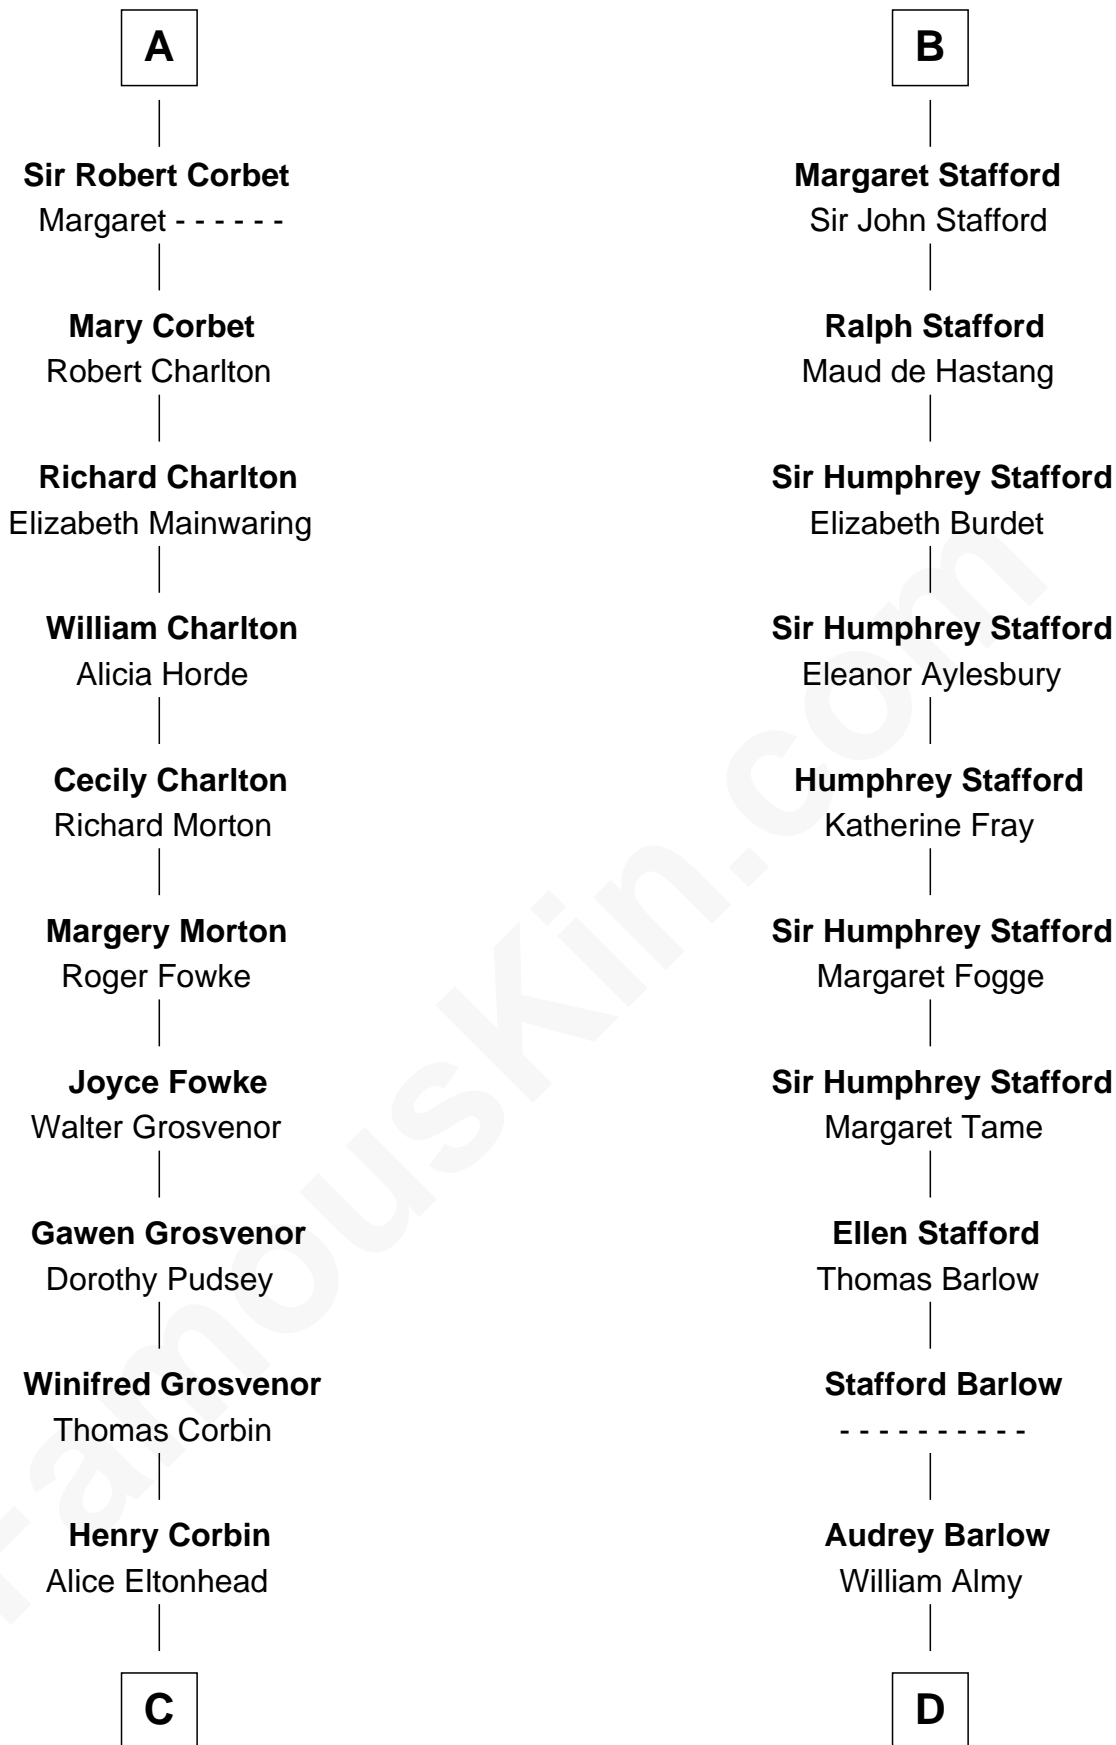

FamousKin.com Relationship Chart of

General Robert E. Lee

Confederate Army - U.S. Civil War

20th cousin 1 time removed of

William Ellery

Signer of the Declaration of Independence

C

Laetitia Corbin

Richard Lee

Henry Lee

Mary Bland

Col. Henry Lee

Lucy Grymes

Maj. Gen. Henry Lee

Anne Hill Carter

General Robert E. Lee