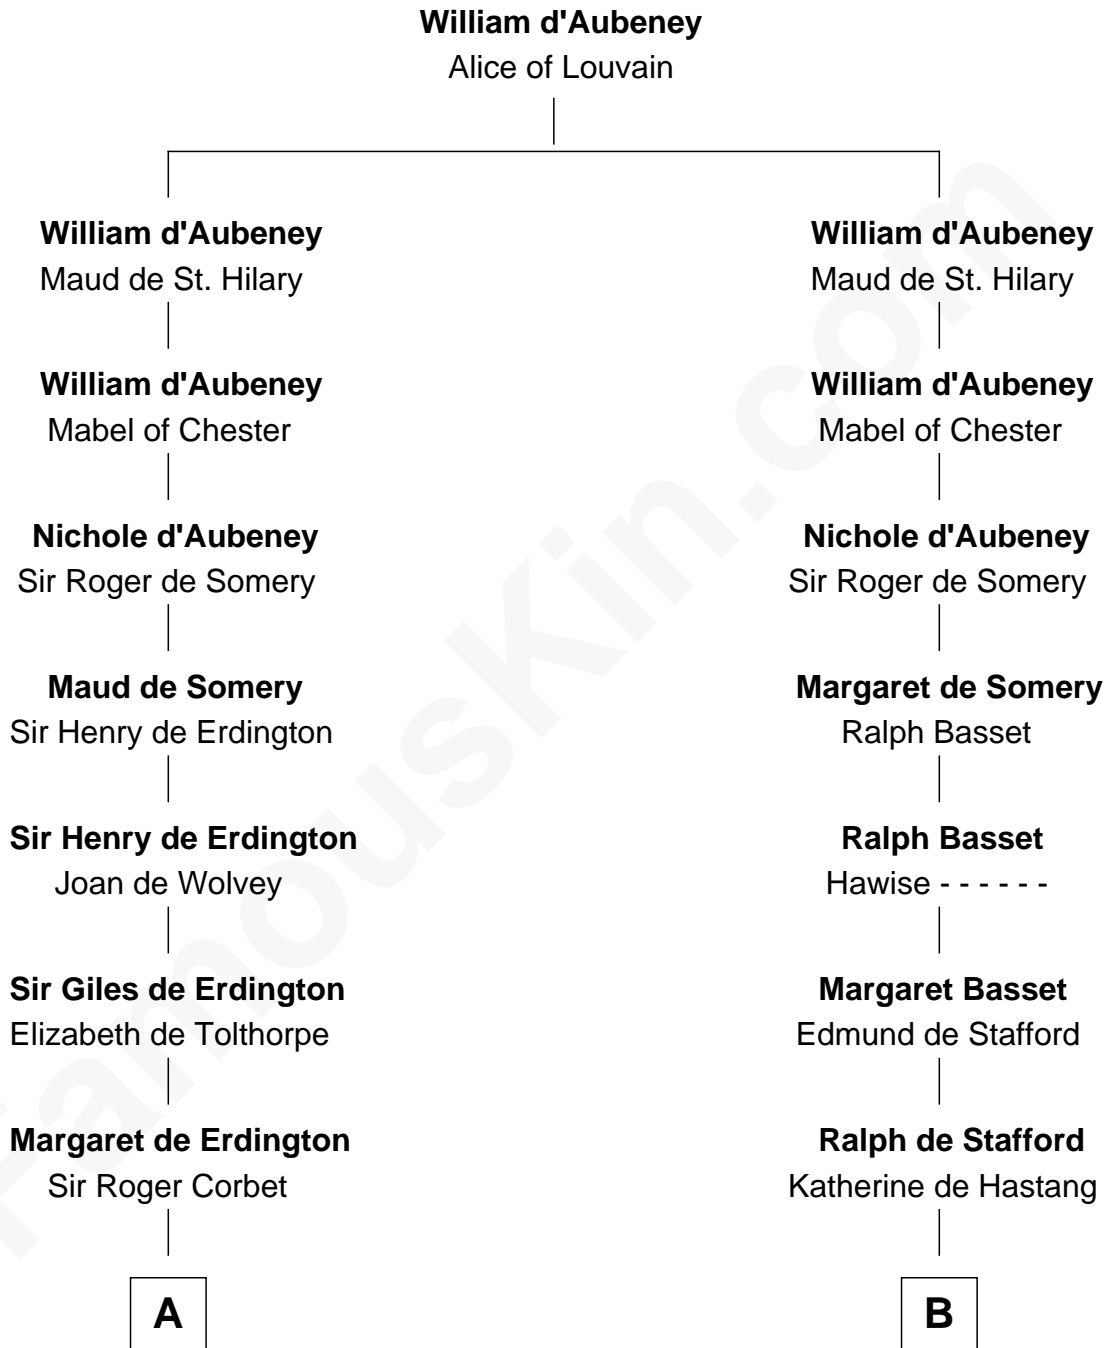

FamousKin.com Relationship Chart of

General Robert E. Lee

Confederate Army - U.S. Civil War

20th cousin 1 time removed of

William Ellery

Signer of the Declaration of Independence

C

Laetitia Corbin

Richard Lee

Henry Lee

Mary Bland

Col. Henry Lee

Lucy Grymes

Maj. Gen. Henry Lee

Anne Hill Carter

General Robert E. Lee