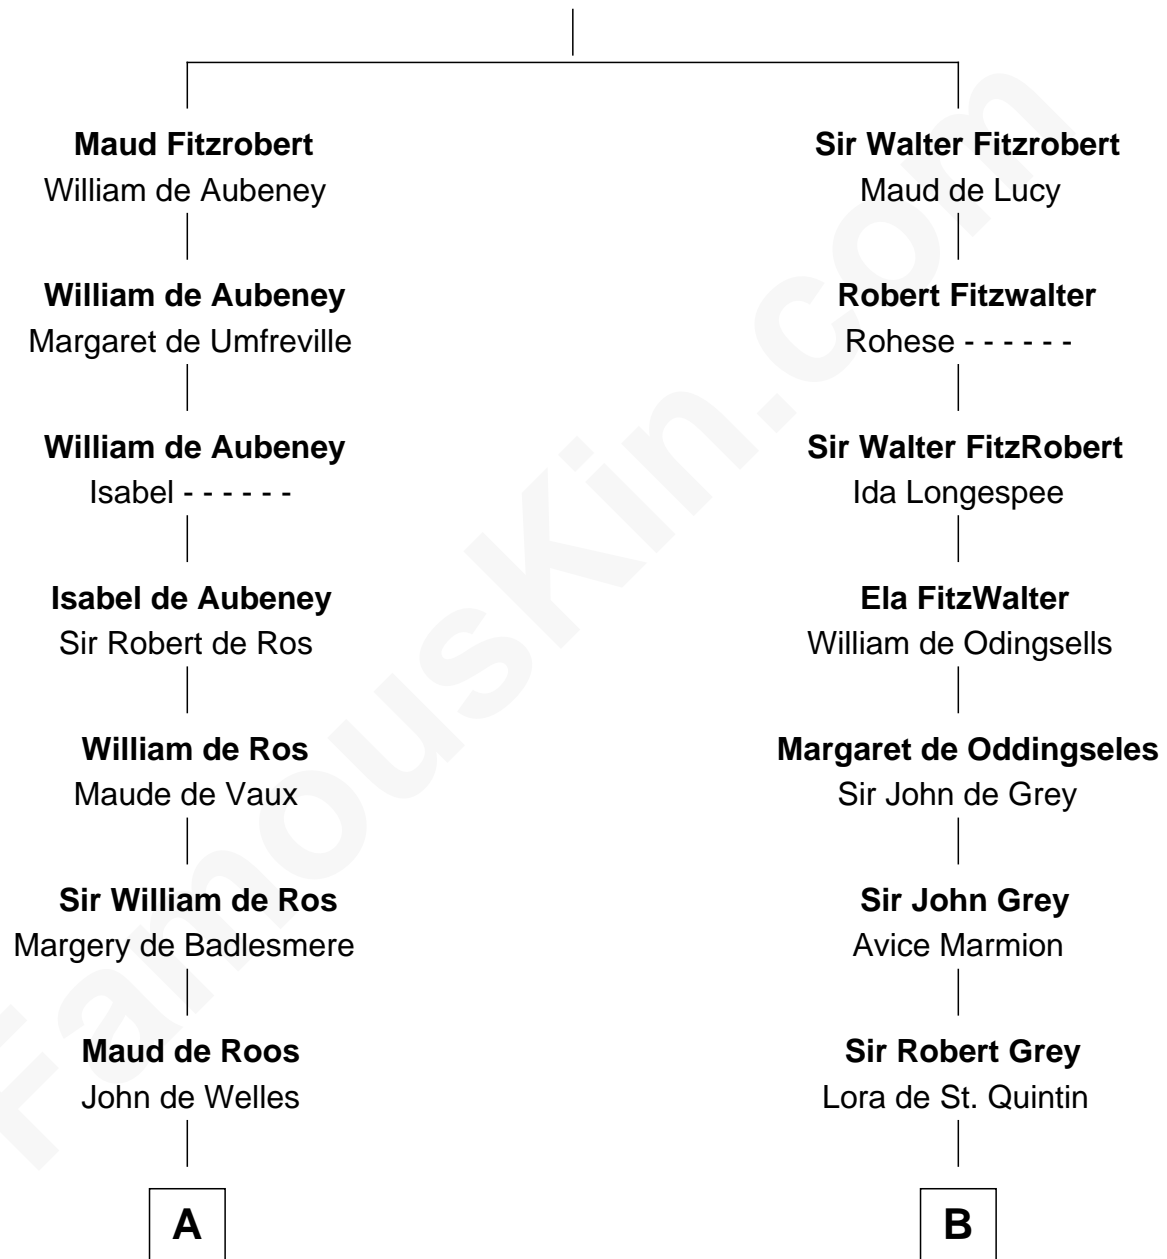

FamousKin.com Relationship Chart of

General Robert E. Lee

Confederate Army - U.S. Civil War

20th cousin 1 time removed of

Fletcher Christian

Leader of the mutiny on the Bounty

Robert Fitzrichard

Maud de St. Liz

C

Elizabeth Todd
Augustine Moore

Col. Bernard Moore
Anne Catherine Spotswood

Anne Butler Moore
Charles Carter

Anne Hill Carter
Maj. Gen. Henry Lee

General Robert E. Lee
Confederate Army - U.S. Civil War

D

Eleanor Kirkby
Humphrey Senhouse

Bridget Senhouse
John Christian

Charles Christian
Anne Dixon

Fletcher Christian
Leader of the mutiny on the Bounty