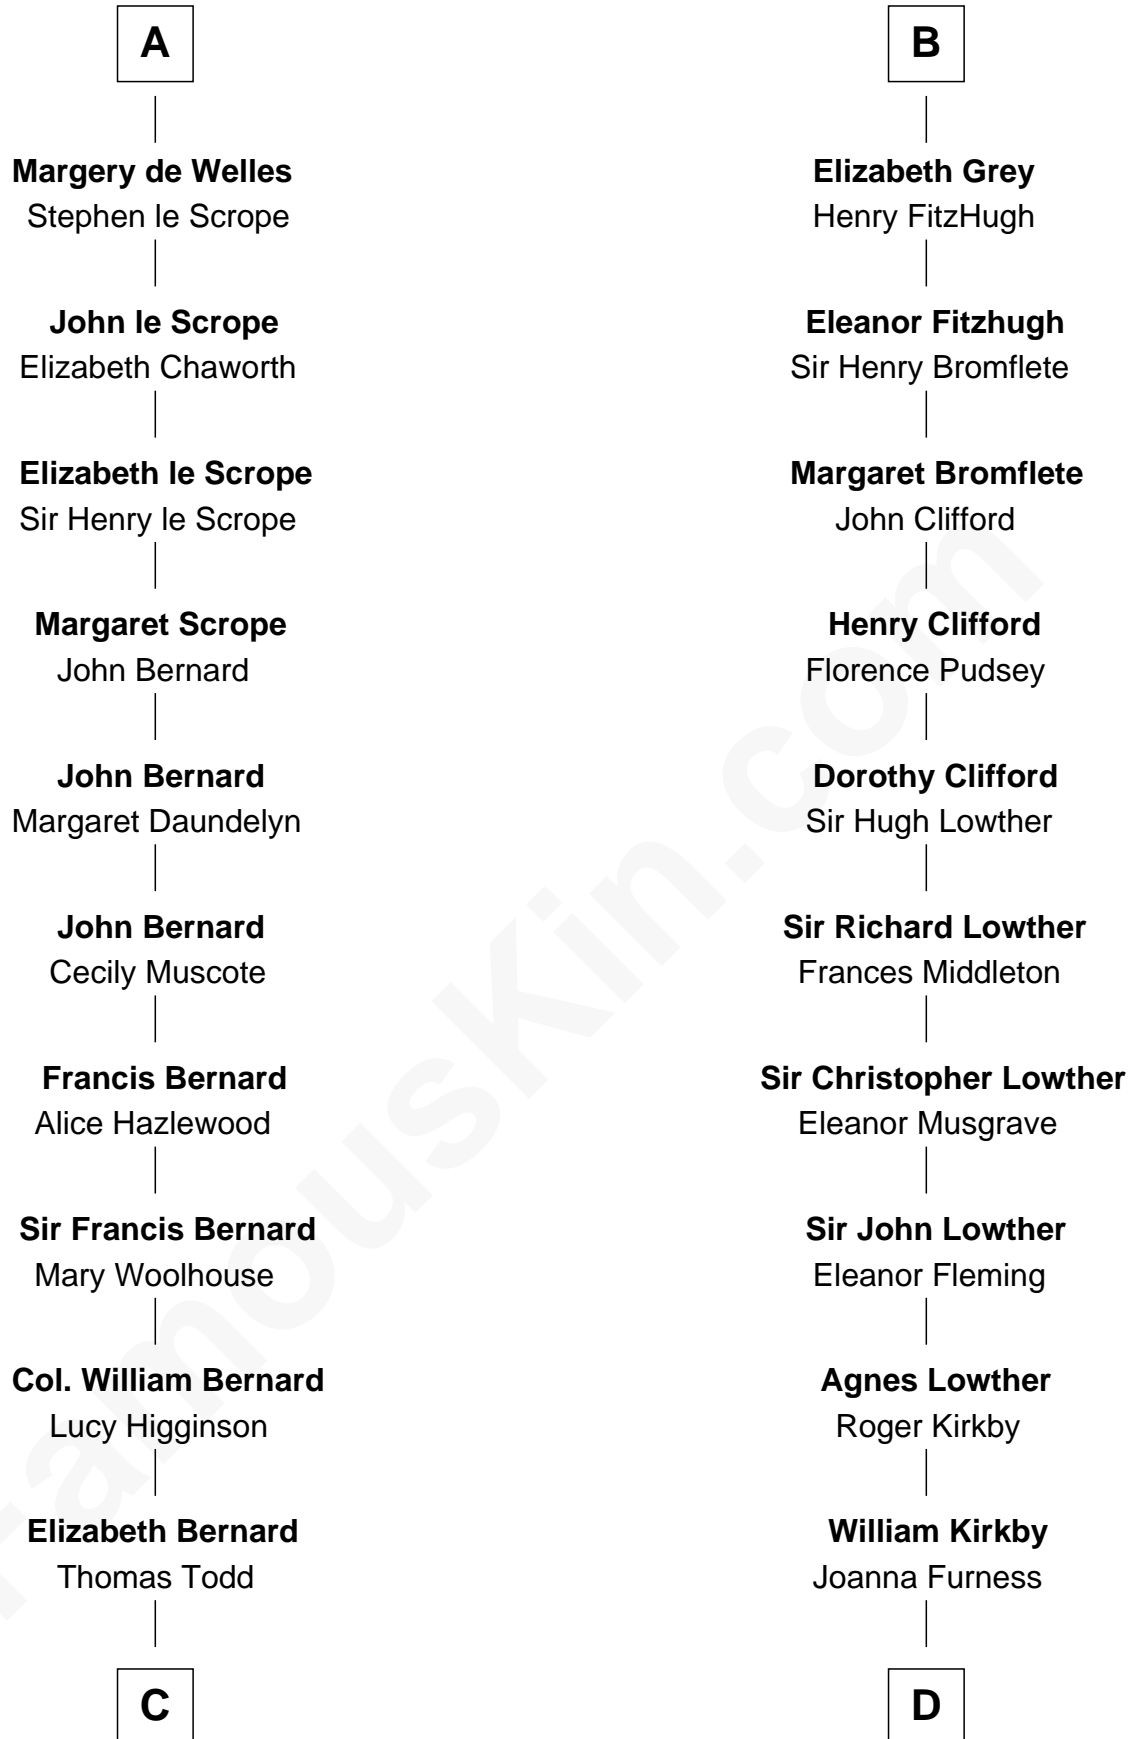

FamousKin.com Relationship Chart of

General Robert E. Lee

Confederate Army - U.S. Civil War

20th cousin 1 time removed of

Fletcher Christian

Leader of the mutiny on the Bounty

Robert Fitzrichard

Maud de St. Liz

C

Elizabeth Todd
Augustine Moore

Col. Bernard Moore
Anne Catherine Spotswood

Anne Butler Moore
Charles Carter

Anne Hill Carter
Maj. Gen. Henry Lee

General Robert E. Lee
Confederate Army - U.S. Civil War

D

Eleanor Kirkby
Humphrey Senhouse

Bridget Senhouse
John Christian

Charles Christian
Anne Dixon

Fletcher Christian
Leader of the mutiny on the Bounty