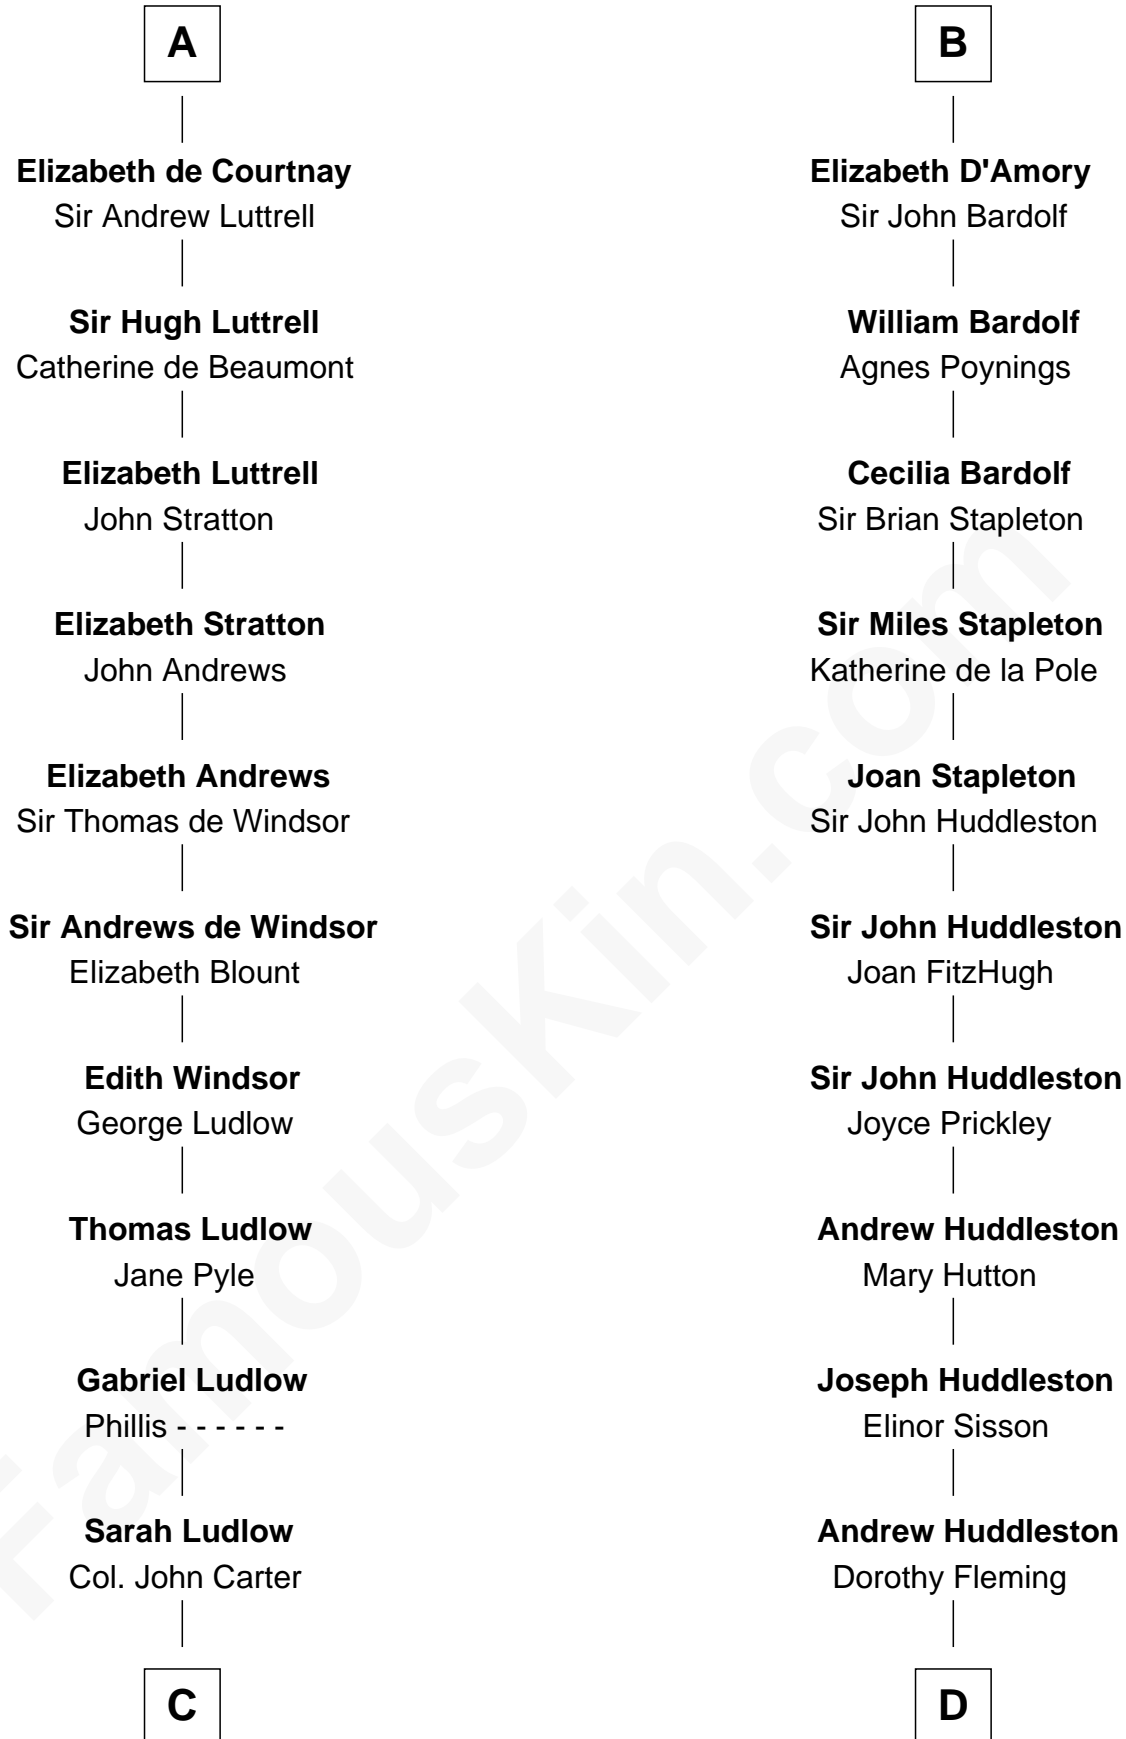

FamousKin.com Relationship Chart of

General Robert E. Lee

Confederate Army - U.S. Civil War

21st cousin of

Fletcher Christian

Leader of the mutiny on the Bounty

Saher I de Quincy

Maud de St. Liz

C

Col. Robert Carter

Judith Armistead

John Carter

Elizabeth Hill

Charles Carter

Anne Butler Moore

Anne Hill Carter