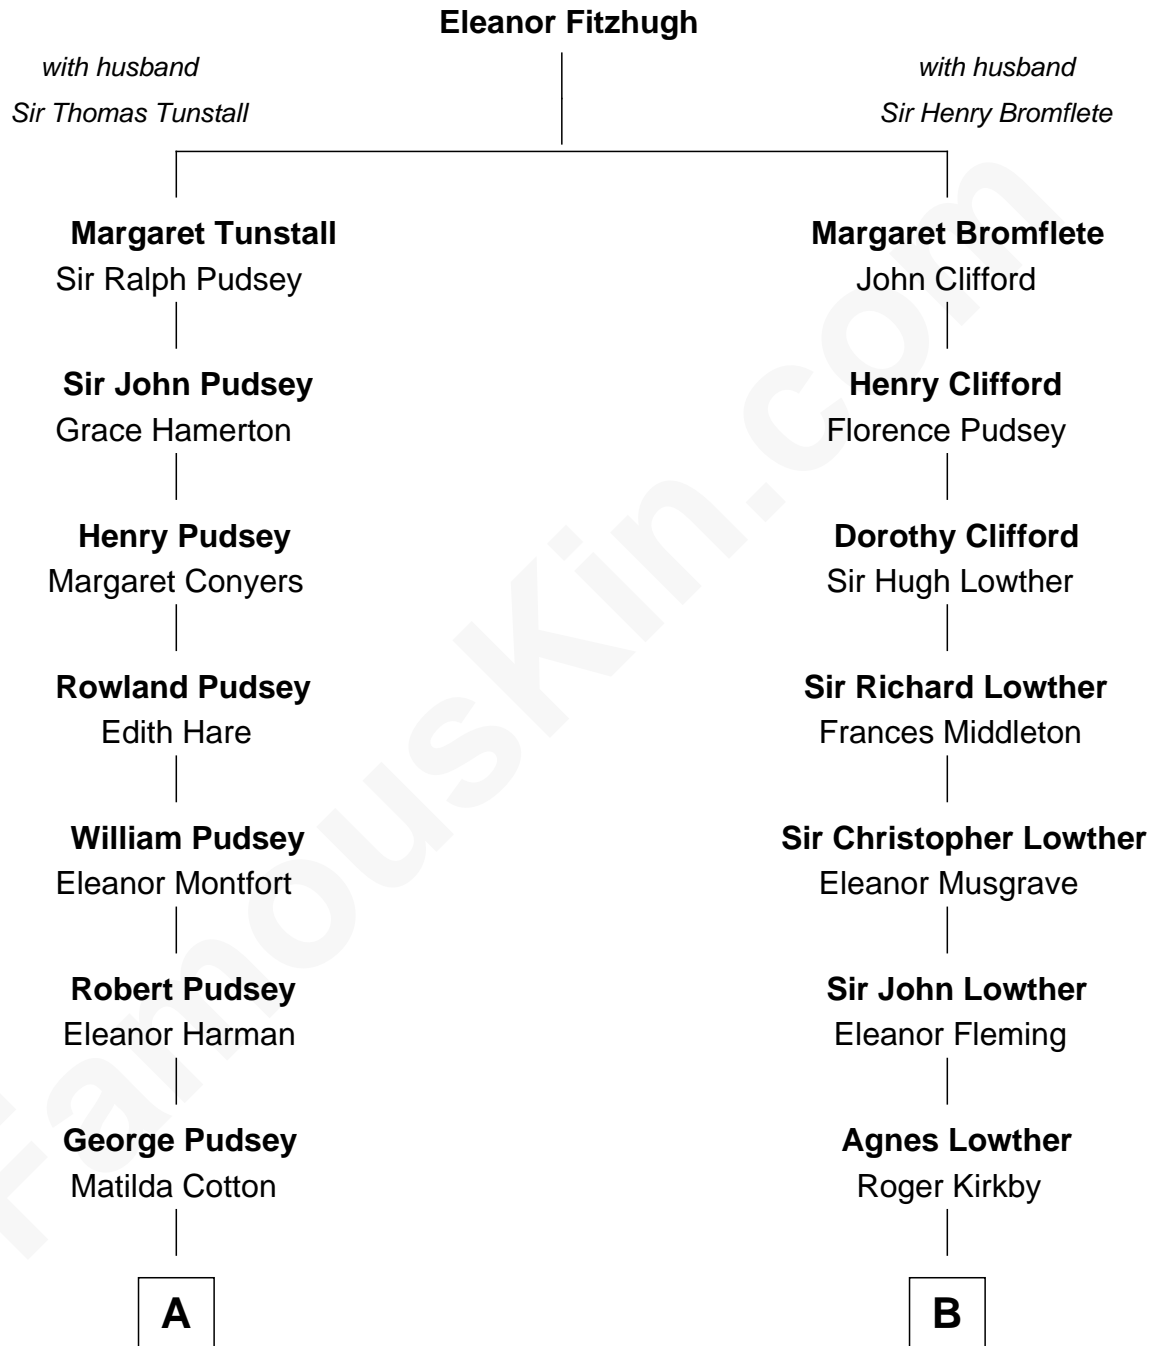

FamousKin.com Relationship Chart of

General Robert E. Lee

Confederate Army - U.S. Civil War

11th cousin 3 times removed of

Fletcher Christian

Leader of the mutiny on the Bounty

A

Dorothy Pudsey
Gawen Grosvenor

Winifred Grosvenor
Thomas Corbin

Henry Corbin
Alice Eltonhead

Laetitia Corbin
Richard Lee

Henry Lee
Mary Bland

Col. Henry Lee
Lucy Grymes

Maj. Gen. Henry Lee
Anne Hill Carter

General Robert E. Lee
Confederate Army - U.S. Civil War