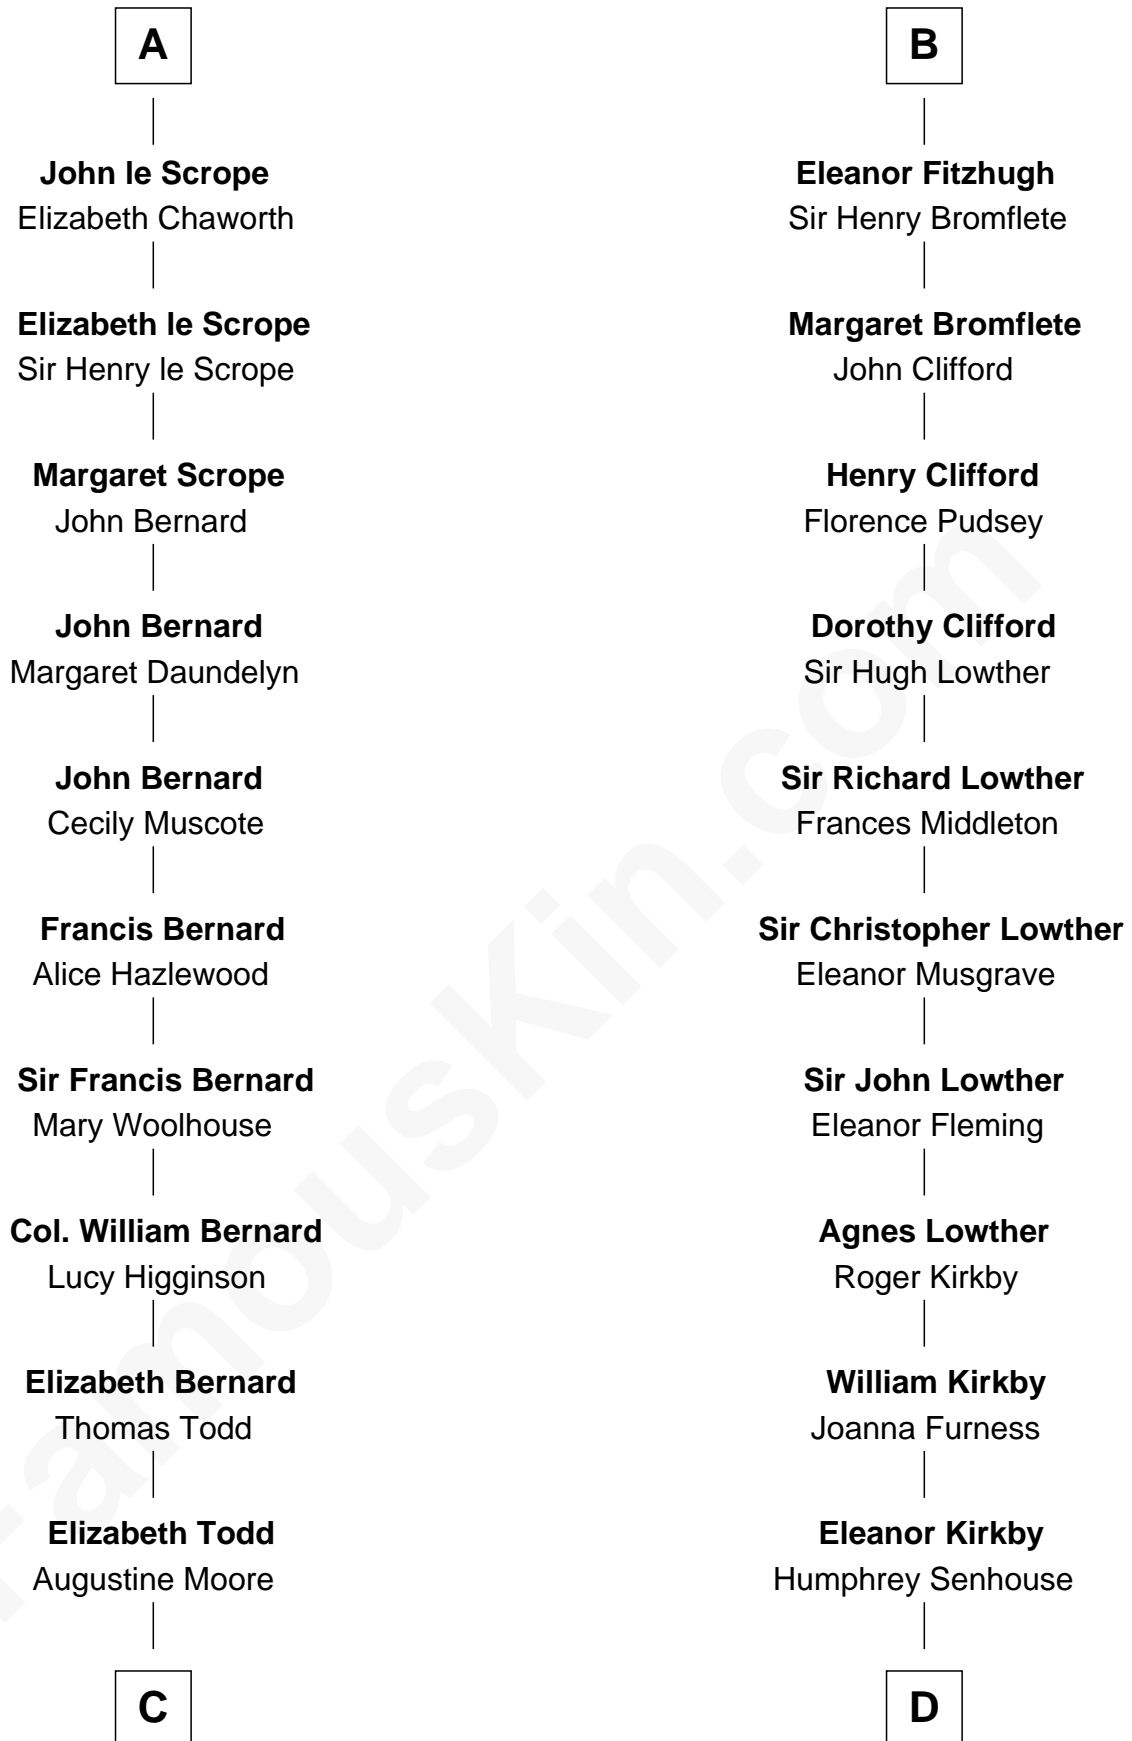

FamousKin.com Relationship Chart of

General Robert E. Lee

Confederate Army - U.S. Civil War

19th cousin 1 time removed of

Fletcher Christian

Leader of the mutiny on the Bounty

C

Col. Bernard Moore
Anne Catherine Spotswood

Anne Butler Moore
Charles Carter

Anne Hill Carter
Maj. Gen. Henry Lee

General Robert E. Lee
Confederate Army - U.S. Civil War

D

Bridget Senhouse
John Christian

Charles Christian
Anne Dixon

Fletcher Christian
Leader of the mutiny on the Bounty