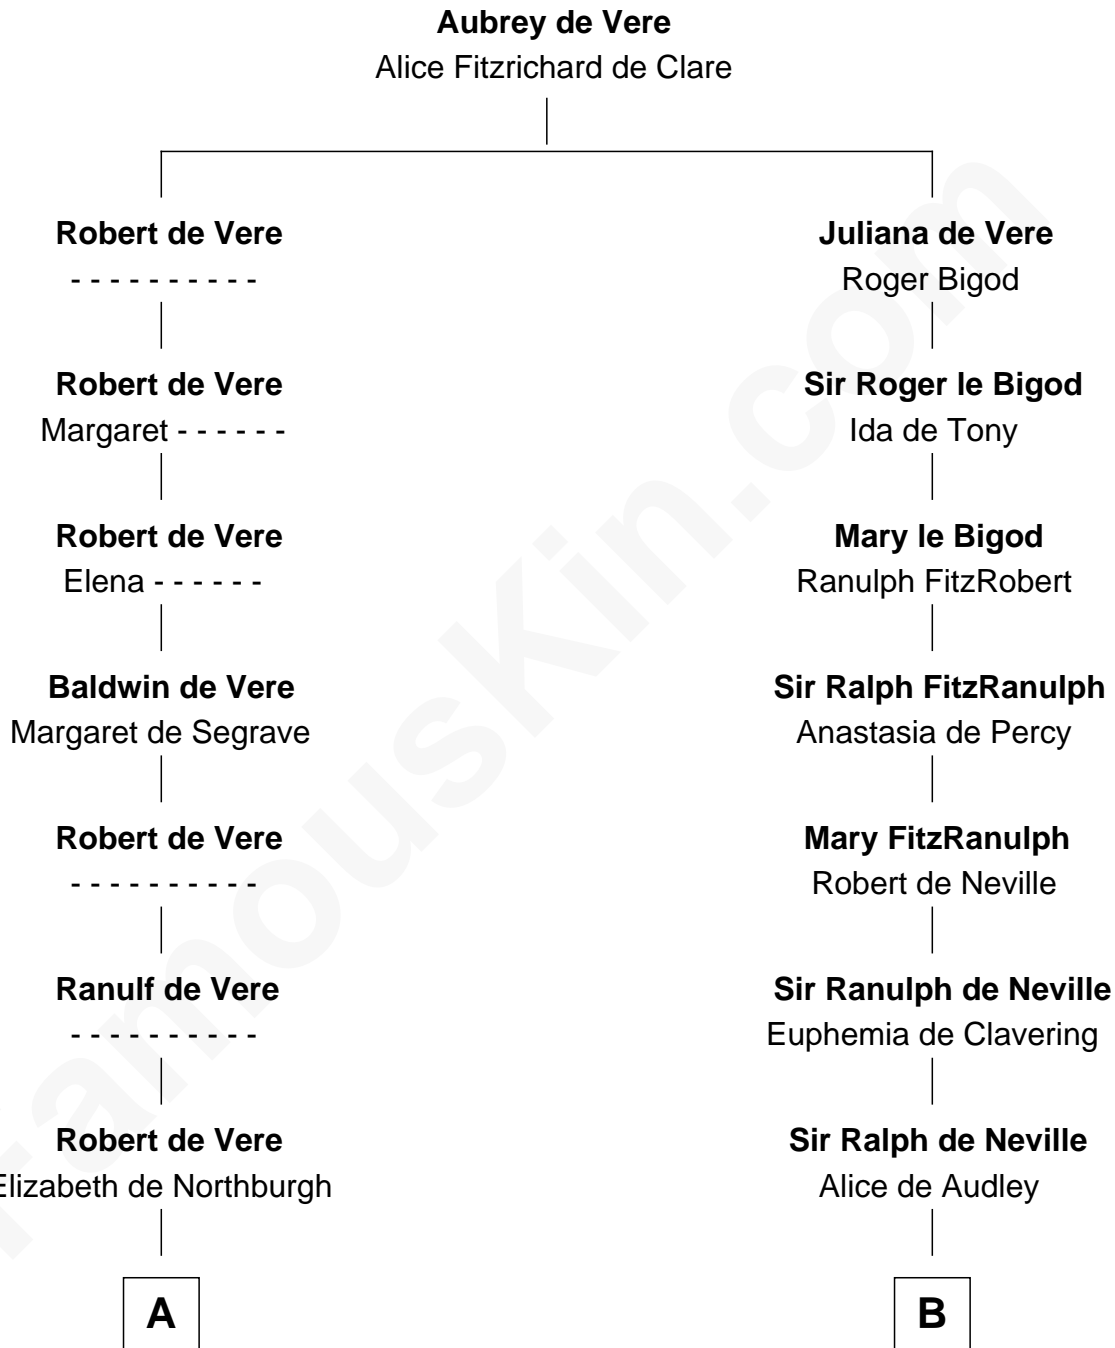

# FamousKin.com Relationship Chart of

**General Robert E. Lee**

*Confederate Army - U.S. Civil War*

21st cousin of

**Fletcher Christian**

*Leader of the mutiny on the Bounty*

**C**

**Elizabeth Randolph**

Richard Bland

**Mary Bland**

Henry Lee

**Col. Henry Lee**

Lucy Grymes

**Maj. Gen. Henry Lee**

Anne Hill Carter

**General Robert E. Lee**

**Charles Christian**

Anne Dixon

**Fletcher Christian**

*Leader of the mutiny on the Bounty*

FamousKin.com