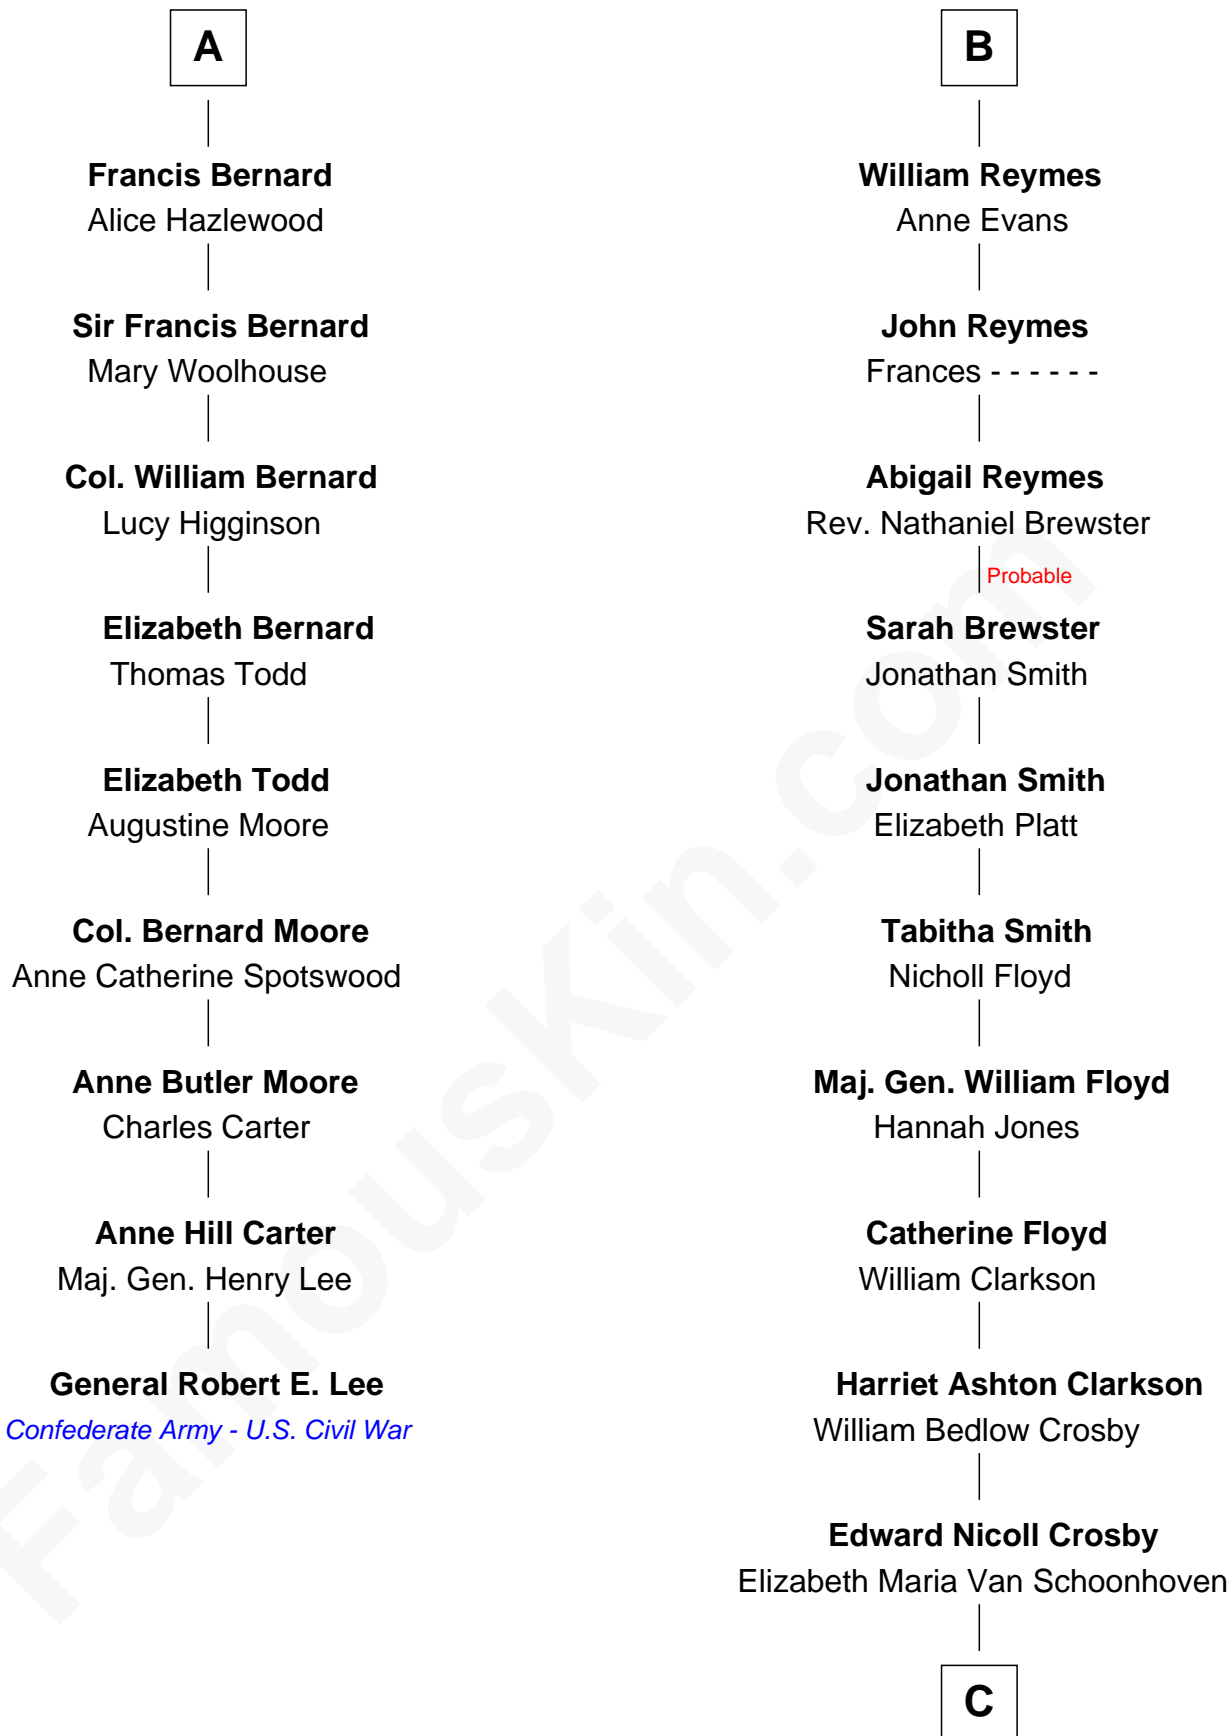

# FamousKin.com Relationship Chart of

**General Robert E. Lee**

*Confederate Army - U.S. Civil War*

15th cousin 4 times removed of

**David Crosby**

*Singer and Songwriter*

**Sir Thomas de Beauchamp**

Katherine de Mortimer

Joan Fitzalan

**Joan Beauchamp**

James Butler

**Sir Thomas Butler**

Anne Hankeford

**Margaret Butler**

Sir William Boleyn

**Sir Edward Boleyn**

Anne Tempest

**Elizabeth Boleyn**

Thomas Payne

**Mary Payne**

William Reymes

**B**

C

**Frederic Van Schoonhoven Crosby**

Julia Floyd Delafield

**Floyd Delafield Crosby**

Alph Van Corlandt Whitehead

**David Crosby**

*Singer and Songwriter*

FamousKin.com