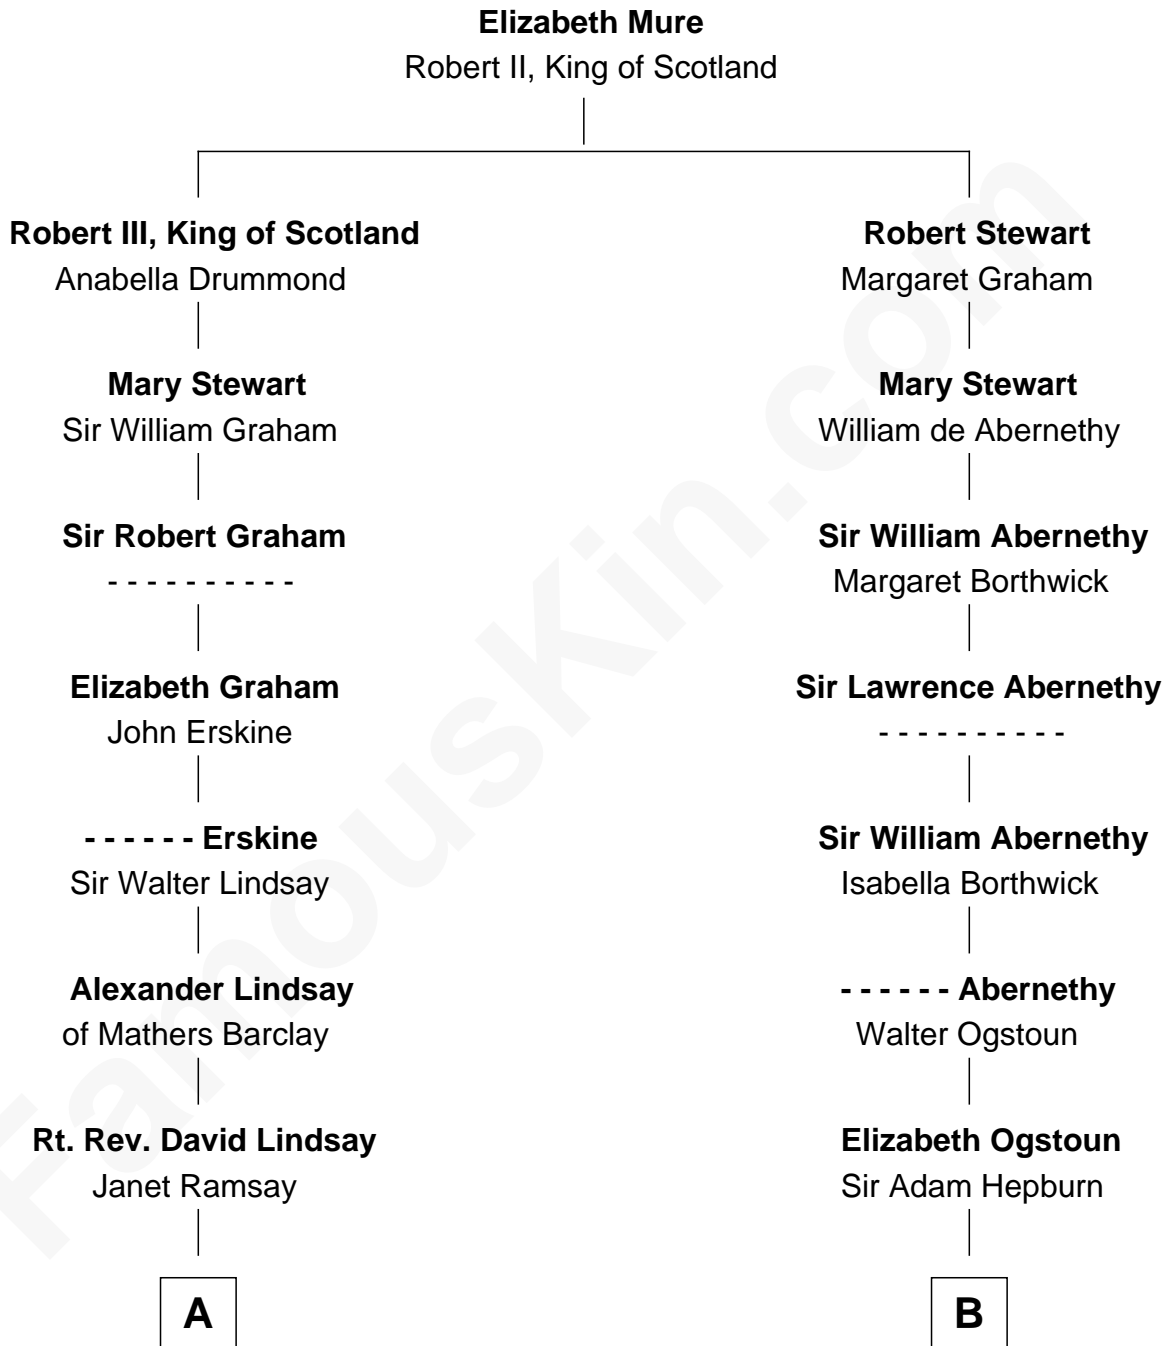

# FamousKin.com Relationship Chart of

**General Robert E. Lee**

*Confederate Army - U.S. Civil War*

14th cousin 7 times removed of

**David Crosby**

*Singer and Songwriter*

**C**

**Col. Henry Bell Van Rensselaer**

Elizabeth Ray King

**Katharine Van Rensselaer**

Dr. Francis C. Delafield

**Julia Floyd Delafield**

Frederic Van Schoonhoven Crosby

**Floyd Delafield Crosby**

Aliph Van Corlandt Whitehead

**David Crosby**

*Singer and Songwriter*