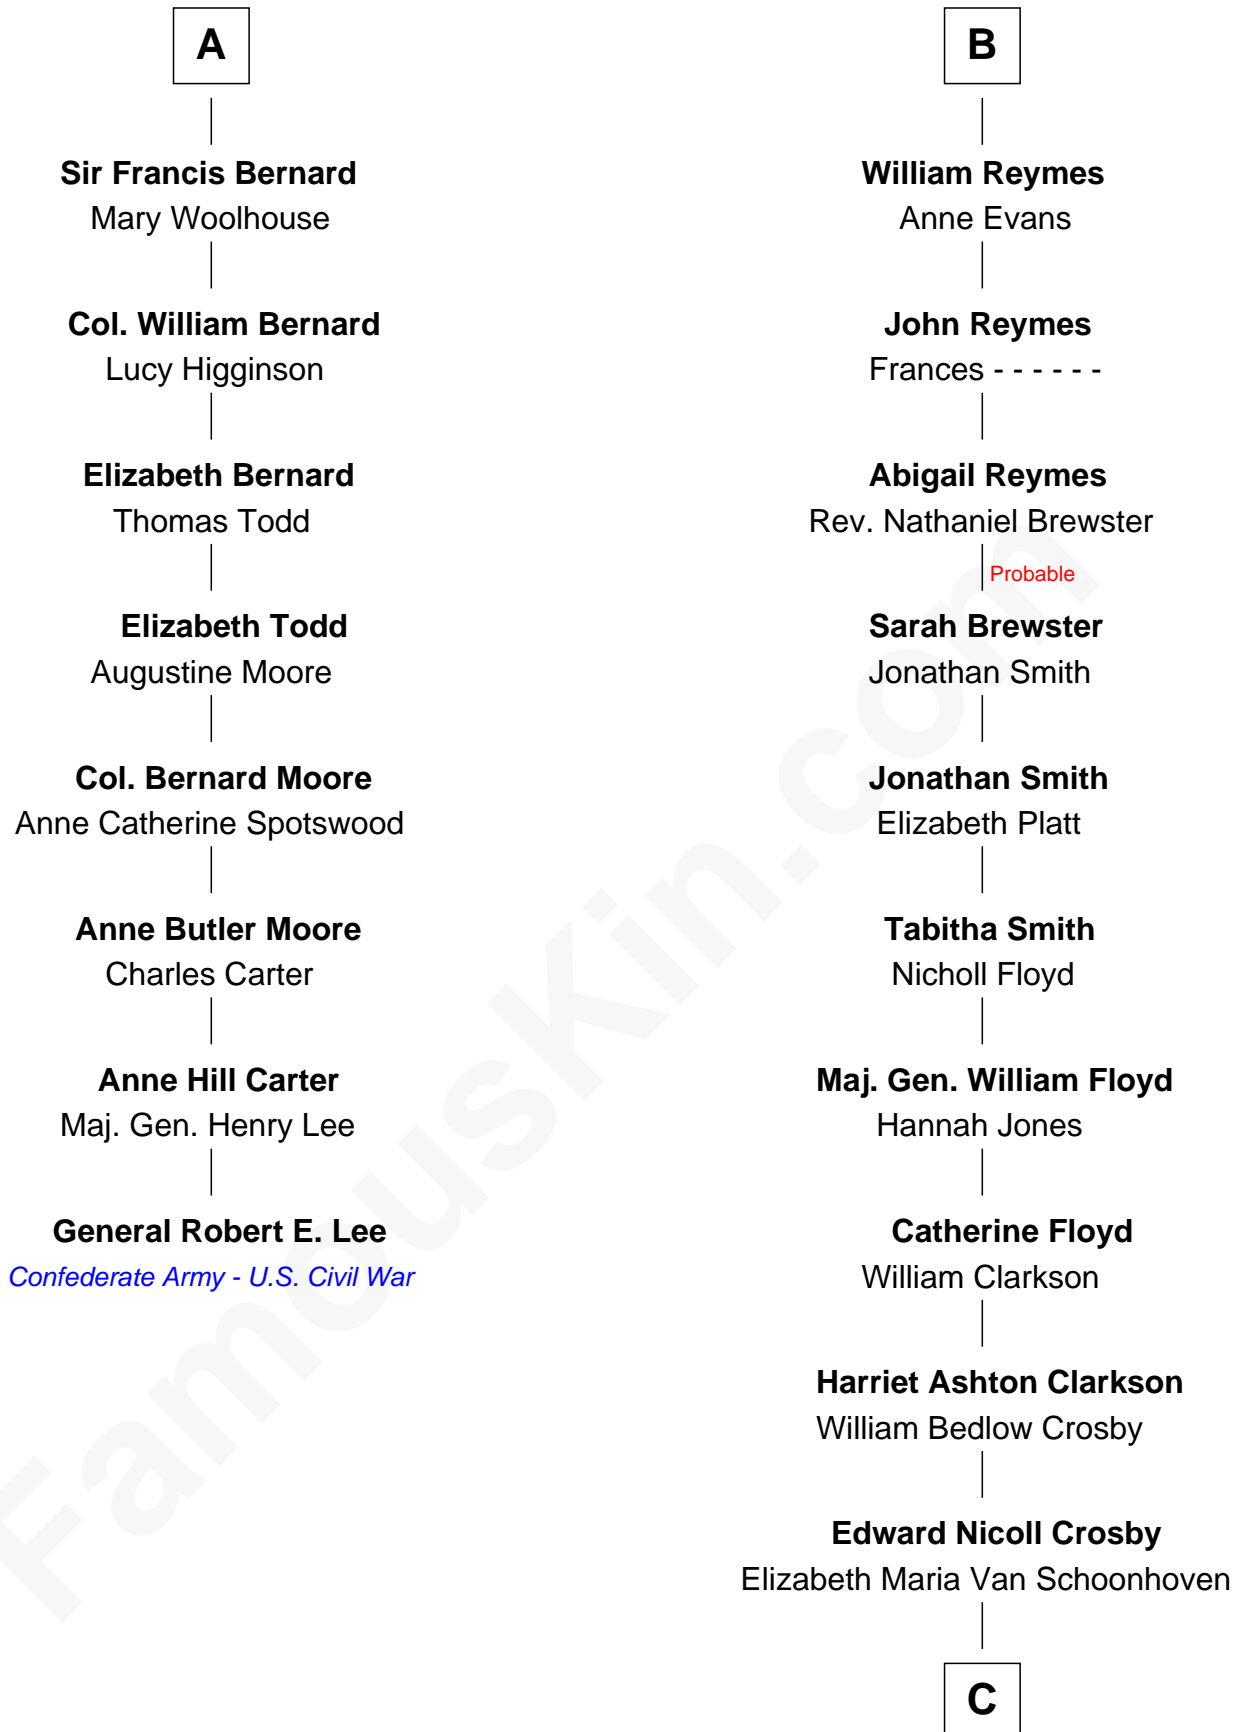

FamousKin.com Relationship Chart of

General Robert E. Lee

Confederate Army - U.S. Civil War

14th cousin 5 times removed of

David Crosby

Singer and Songwriter

John de Welles

Maud de Roos

C

Frederic Van Schoonhoven Crosby

Julia Floyd Delafield

Floyd Delafield Crosby

Alph Van Corlandt Whitehead

David Crosby

Singer and Songwriter

FamousKin.com