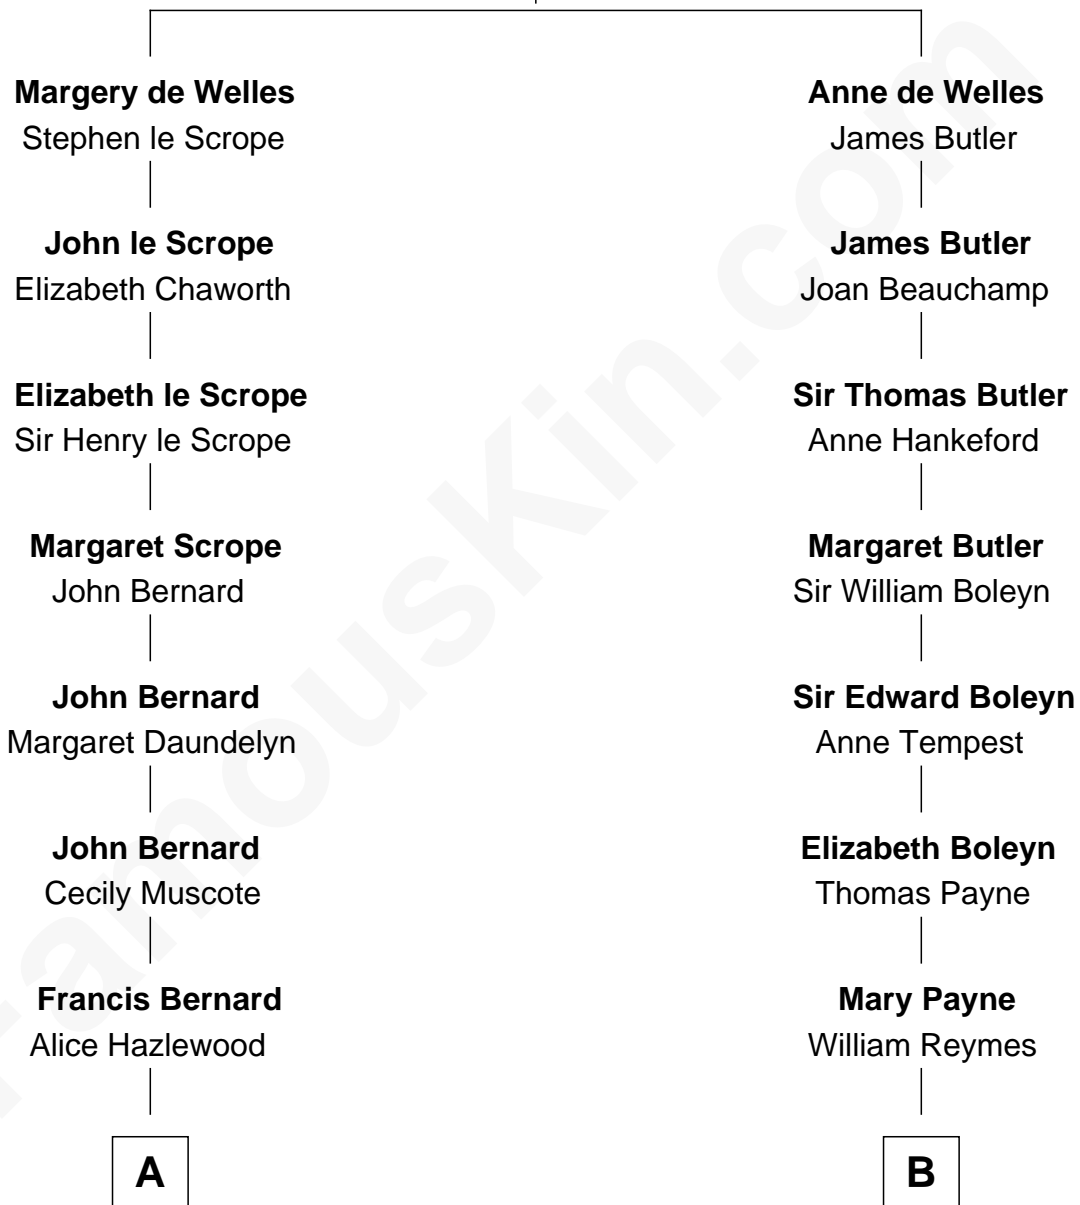

FamousKin.com Relationship Chart of

General Robert E. Lee

Confederate Army - U.S. Civil War

14th cousin 5 times removed of

David Crosby

Singer and Songwriter

John de Welles

Maud de Roos

C

Frederic Van Schoonhoven Crosby

Julia Floyd Delafield

Floyd Delafield Crosby

Alph Van Corlandt Whitehead

David Crosby

Singer and Songwriter

FamousKin.com