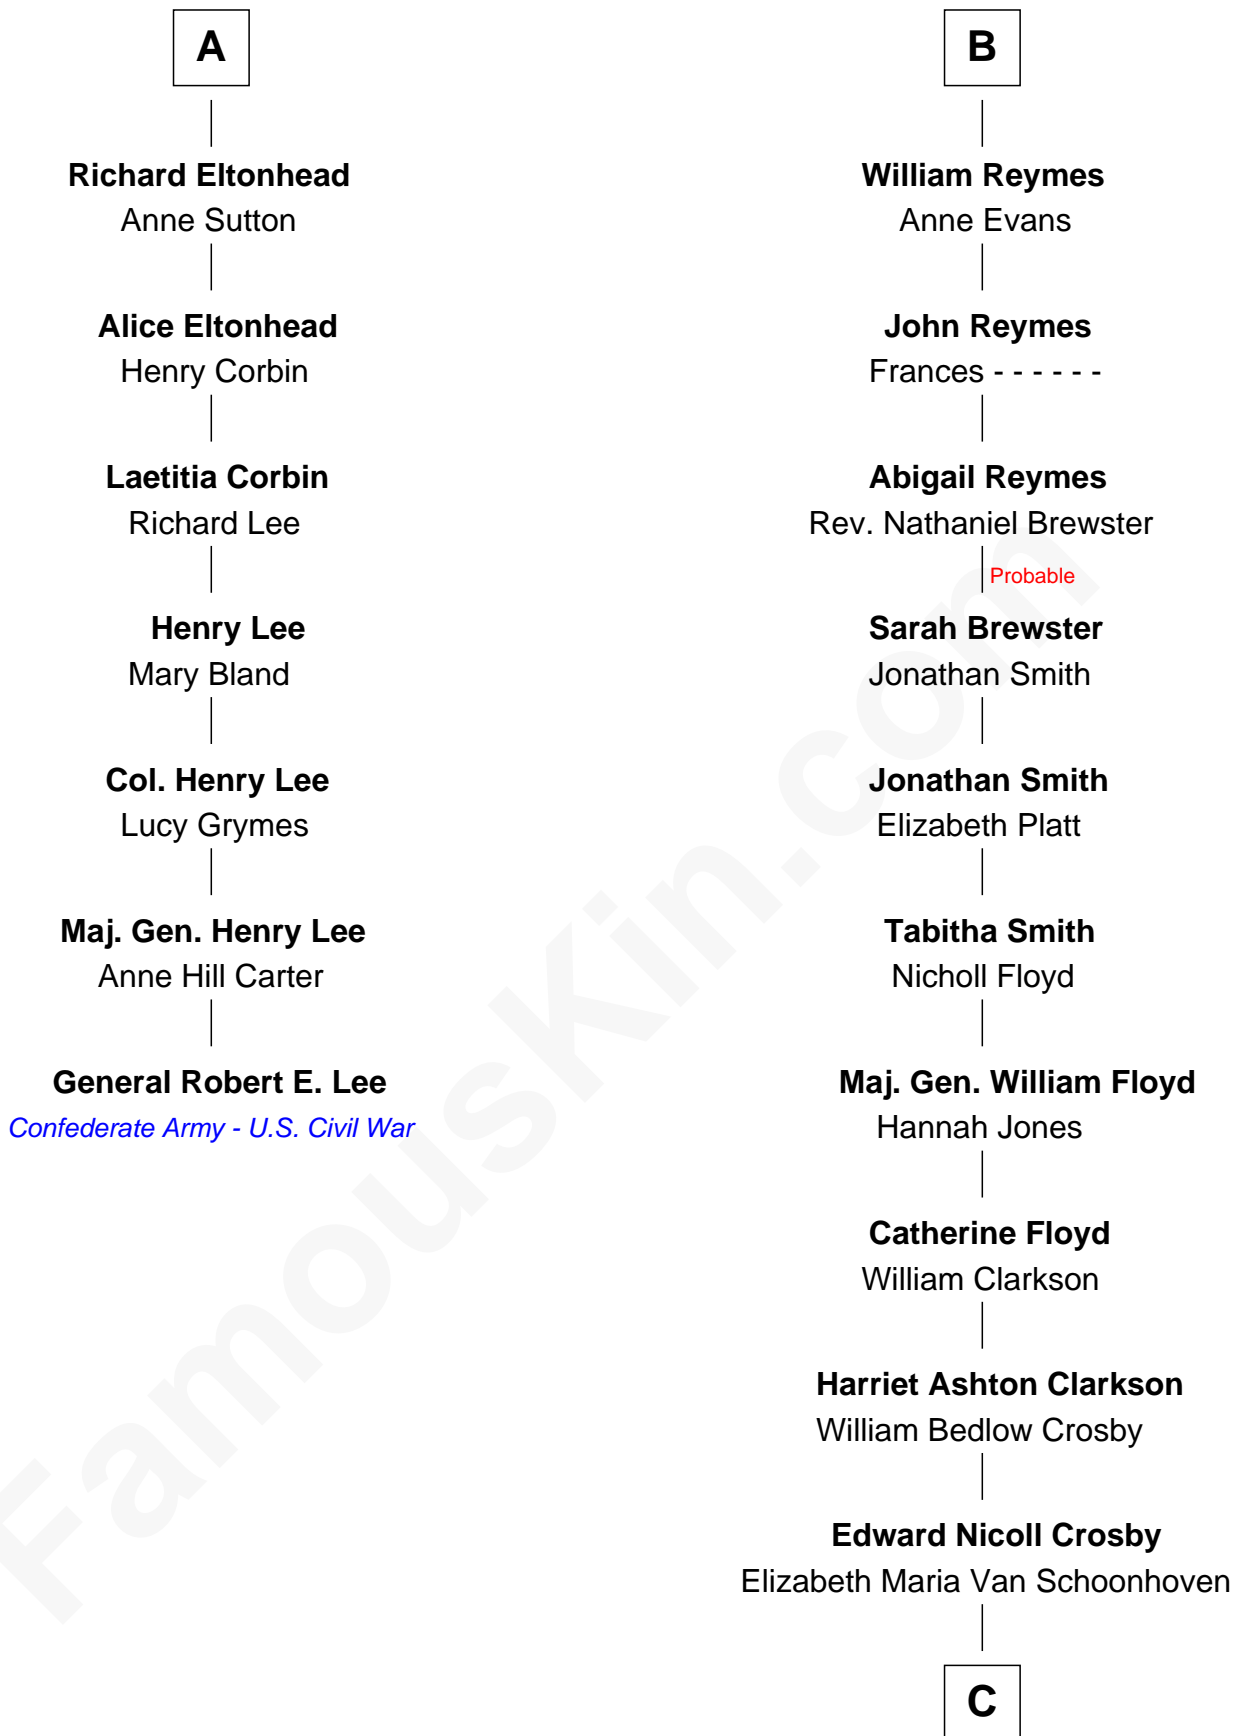

FamousKin.com Relationship Chart of

General Robert E. Lee

Confederate Army - U.S. Civil War

13th cousin 6 times removed of

David Crosby

Singer and Songwriter

Sir Richard Fitzalan

Elizabeth de Bohun

Sir William Beauchamp

Joan Beauchamp

James Butler

Sir Thomas Butler

Anne Hankeford

Margaret Butler

Sir William Boleyn

Sir Edward Boleyn

Anne Tempest

Elizabeth Boleyn

Thomas Payne

Mary Payne

William Reymes

B

C

Frederic Van Schoonhoven Crosby

Julia Floyd Delafield

Floyd Delafield Crosby

Alph Van Corlandt Whitehead

David Crosby

Singer and Songwriter