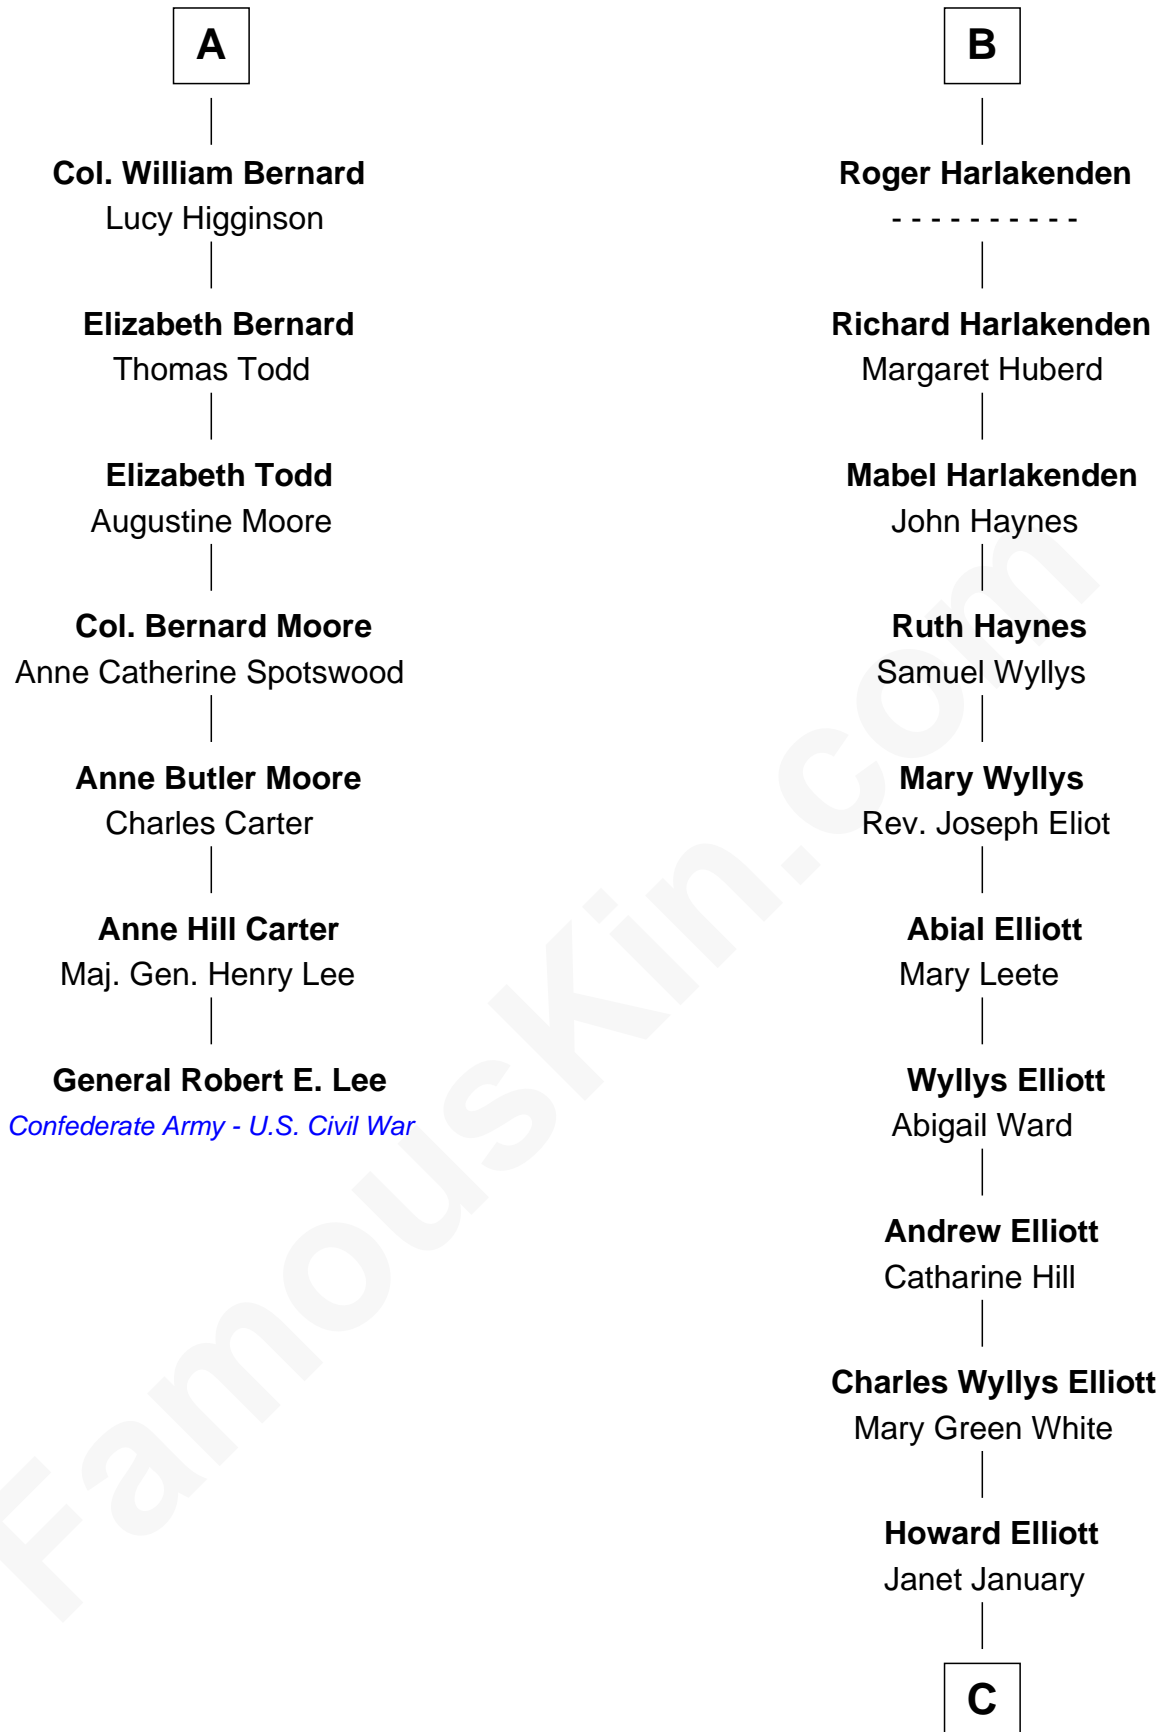

FamousKin.com Relationship Chart of

General Robert E. Lee

Confederate Army - U.S. Civil War

13th cousin 6 times removed of

Ali Wentworth

TV Actress and Comedienne

Margaret de Stafford

Sir Ralph Neville

C

Janet January Elliott
Richard Bryant Hobart

Mable Bryant Hobart
Eric Bartlett Wentworth

Ali Wentworth
TV Actress and Comedienne

FamousKin.com