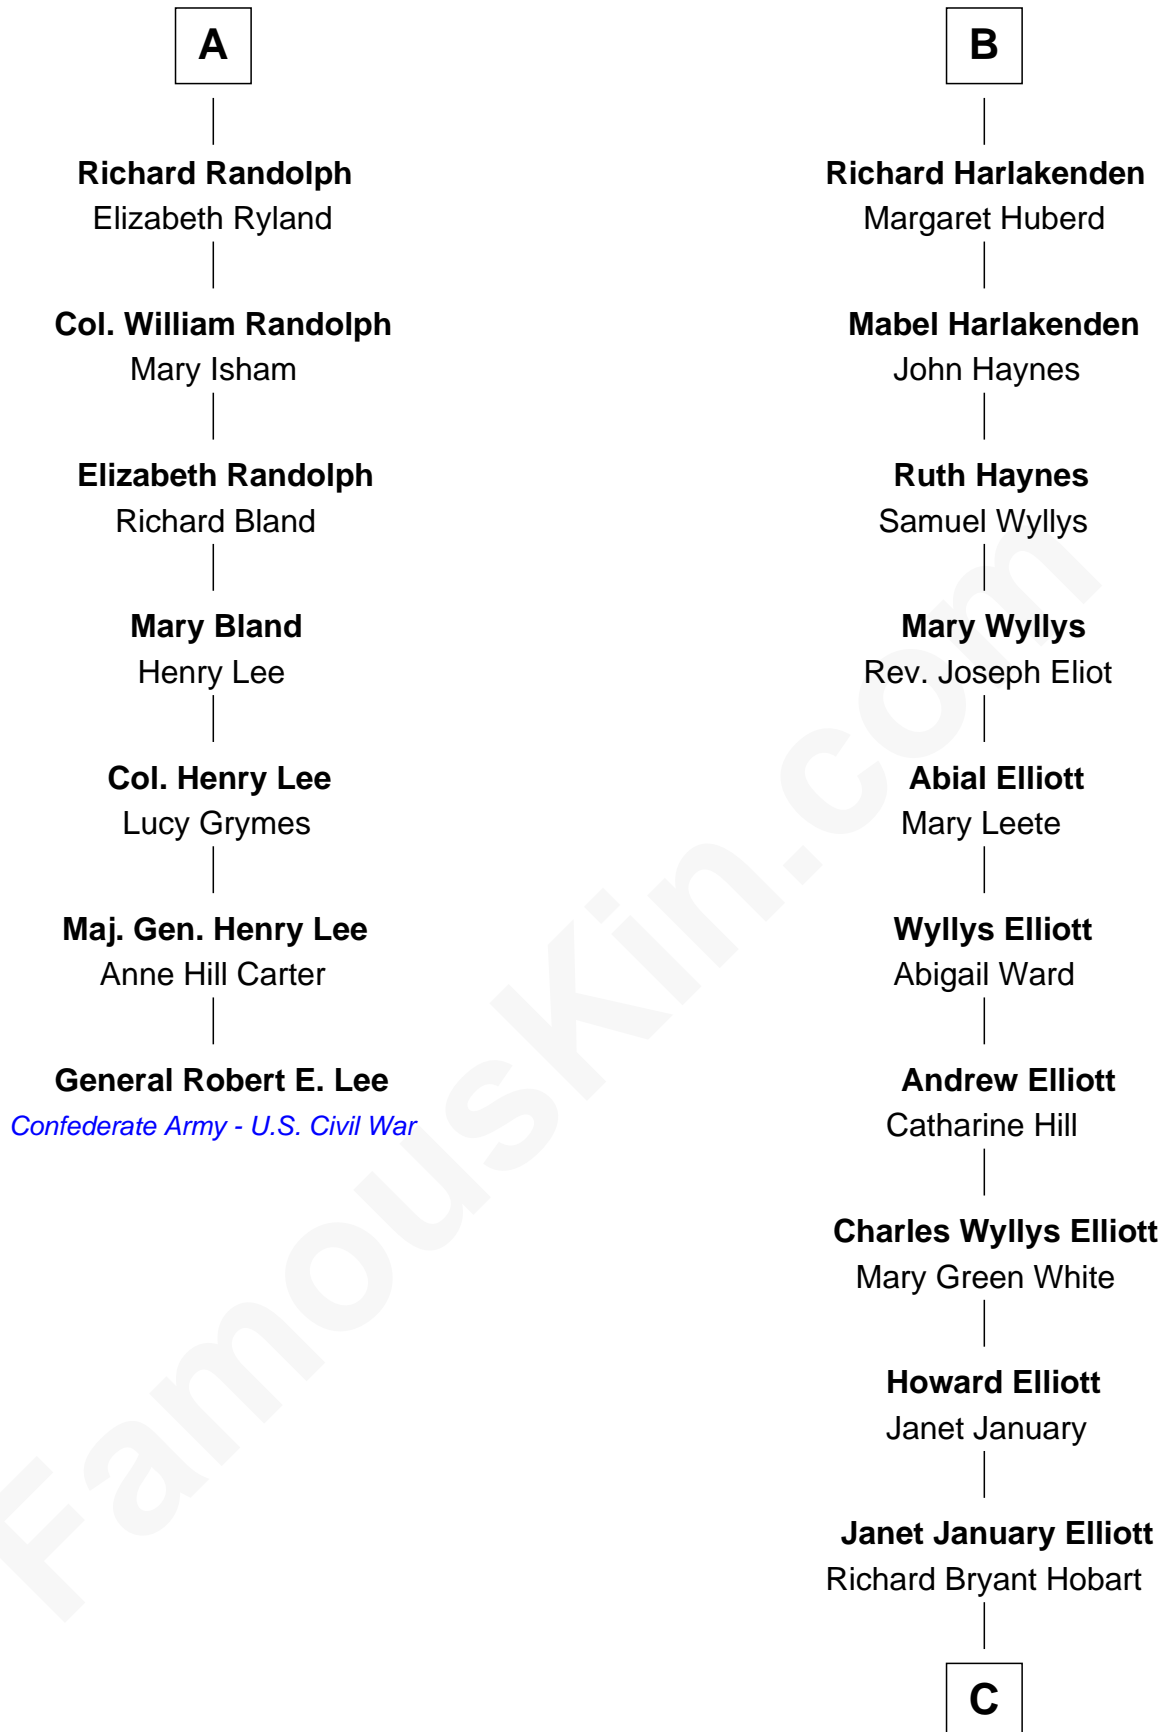

FamousKin.com Relationship Chart of

General Robert E. Lee

Confederate Army - U.S. Civil War

13th cousin 5 times removed of

Ali Wentworth

TV Actress and Comedienne

Sir Ralph Neville

Joan Beaufort

Anne Tanfield

Clement Vincent

Elizabeth Vincent

Richard Lane

Dorothy Lane

William Randolph

A

Sir Richard Neville

Alice Montagu

Alice de Neville

Sir Henry FitzHugh

Alice FitzHugh

Sir John Fiennes

Thomas Fiennes

Anne Bouchier

Catherine Fiennes

Richard Loudenoys

Mary Loudenoys

Thomas Harlakenden

Roger Harlakenden

B

C

Mable Bryant Hobart
Eric Bartlett Wentworth

Ali Wentworth
TV Actress and Comedienne