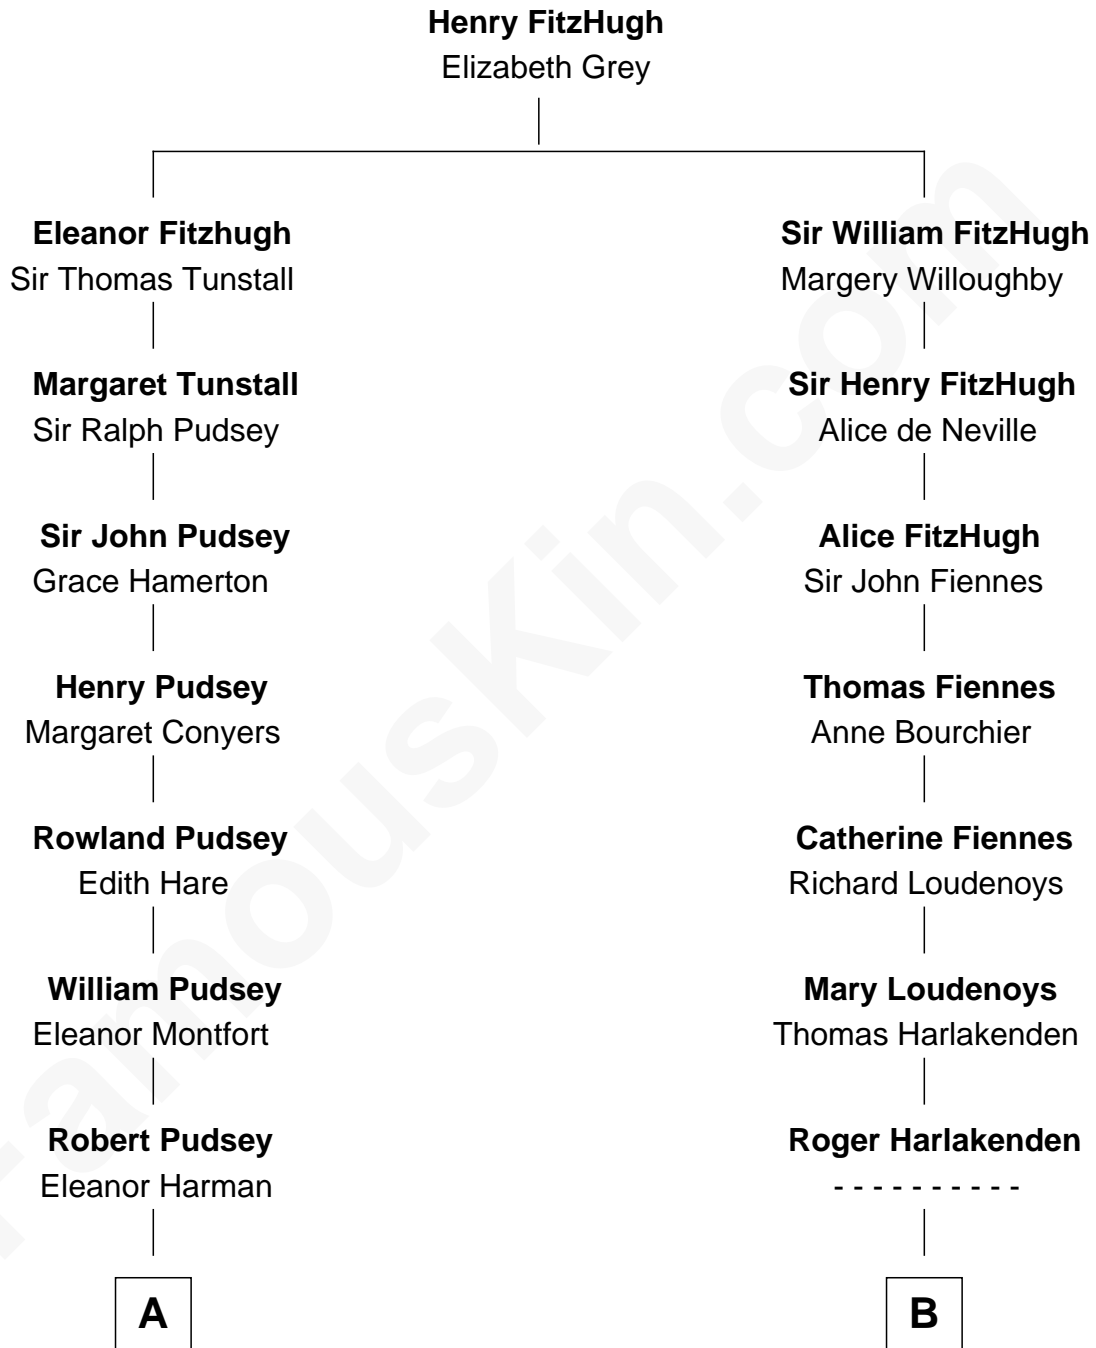

FamousKin.com Relationship Chart of

General Robert E. Lee

Confederate Army - U.S. Civil War

15th cousin 3 times removed of

Ali Wentworth

TV Actress and Comedienne

C

Mable Bryant Hobart
Eric Bartlett Wentworth